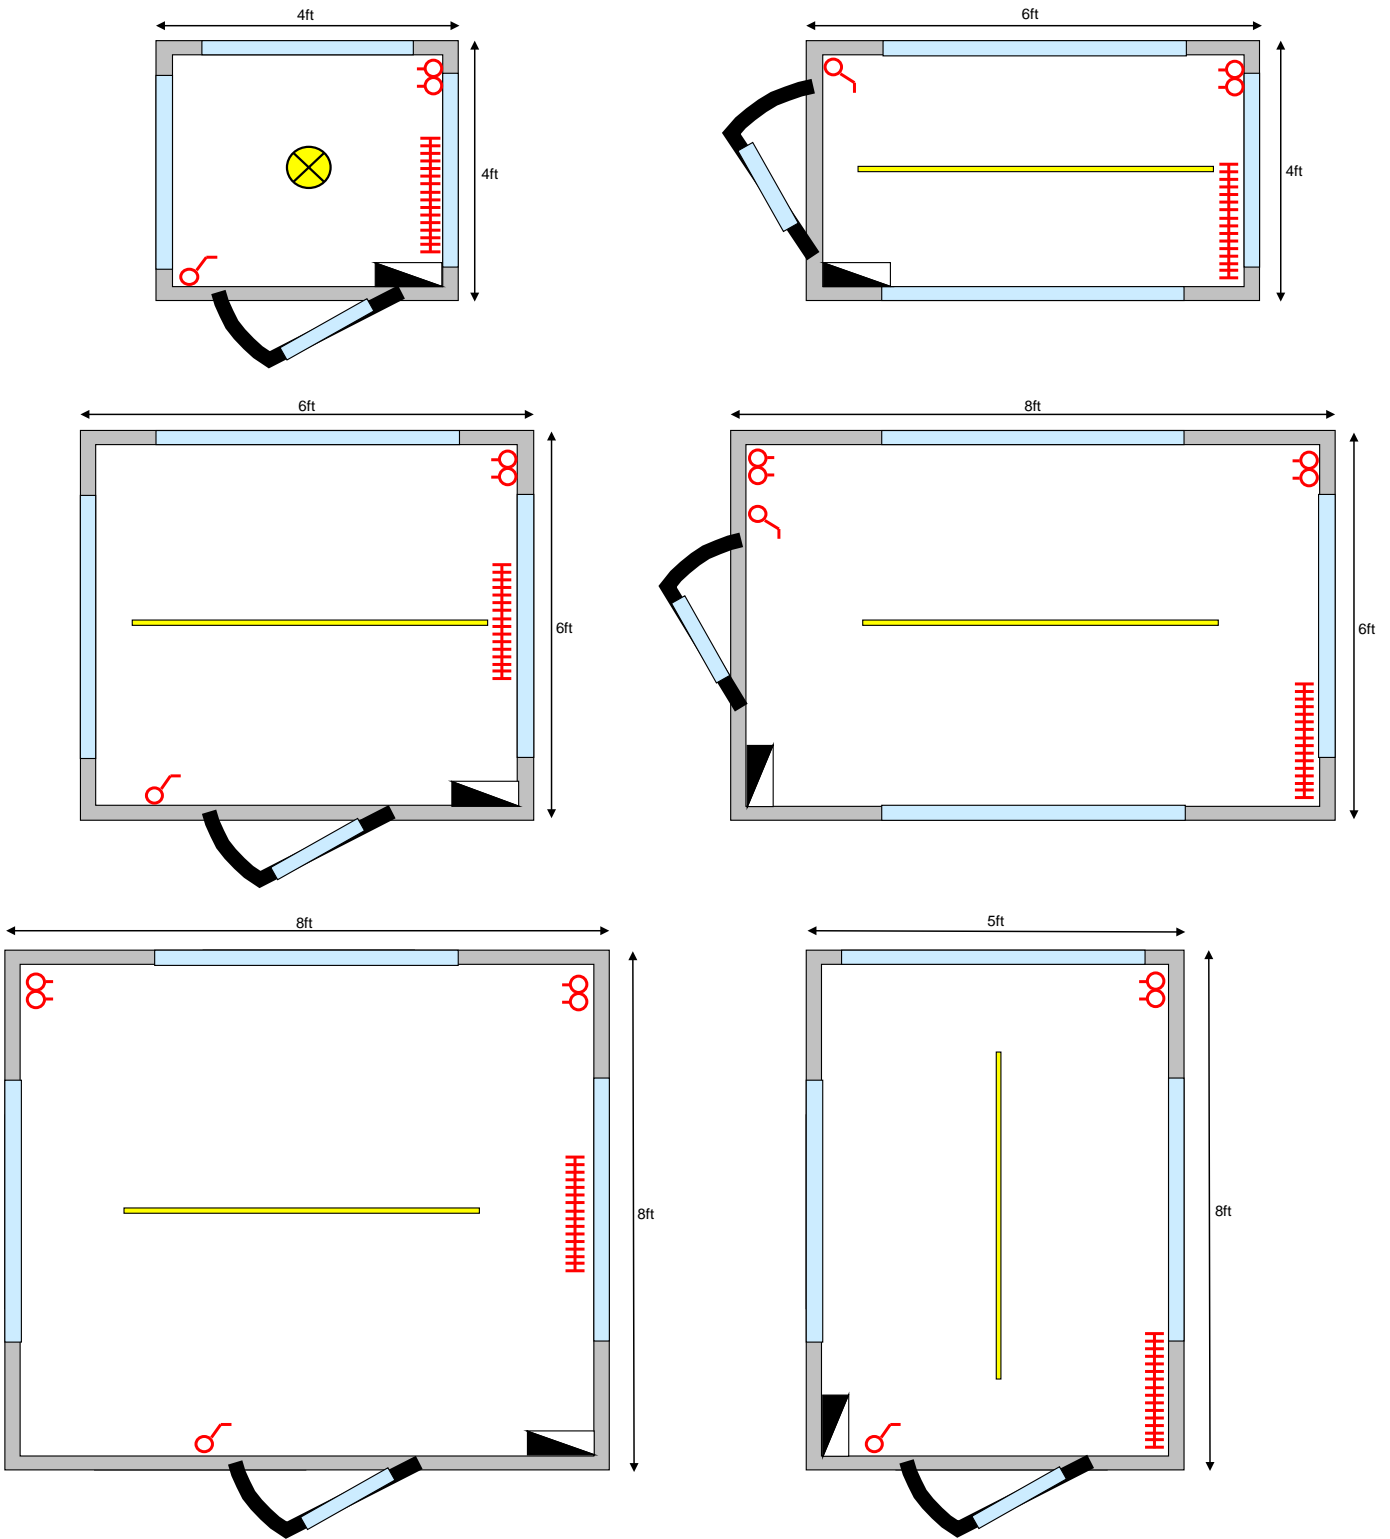

* Not readily available colours

Security Hut Layout Drawings

The above are our suggested layouts, all units are built to order to meet customer requirements

Key

-  Double Power Point
-  Light Switch
-  5ft Fluorescent Strip Lights
-  Bulkhead Light
-  2kw Convector Heater
-  Single Glazed Aluminium Window
-  uPVC Double Glazed Window
-  Consumer Unit/Fuse Board