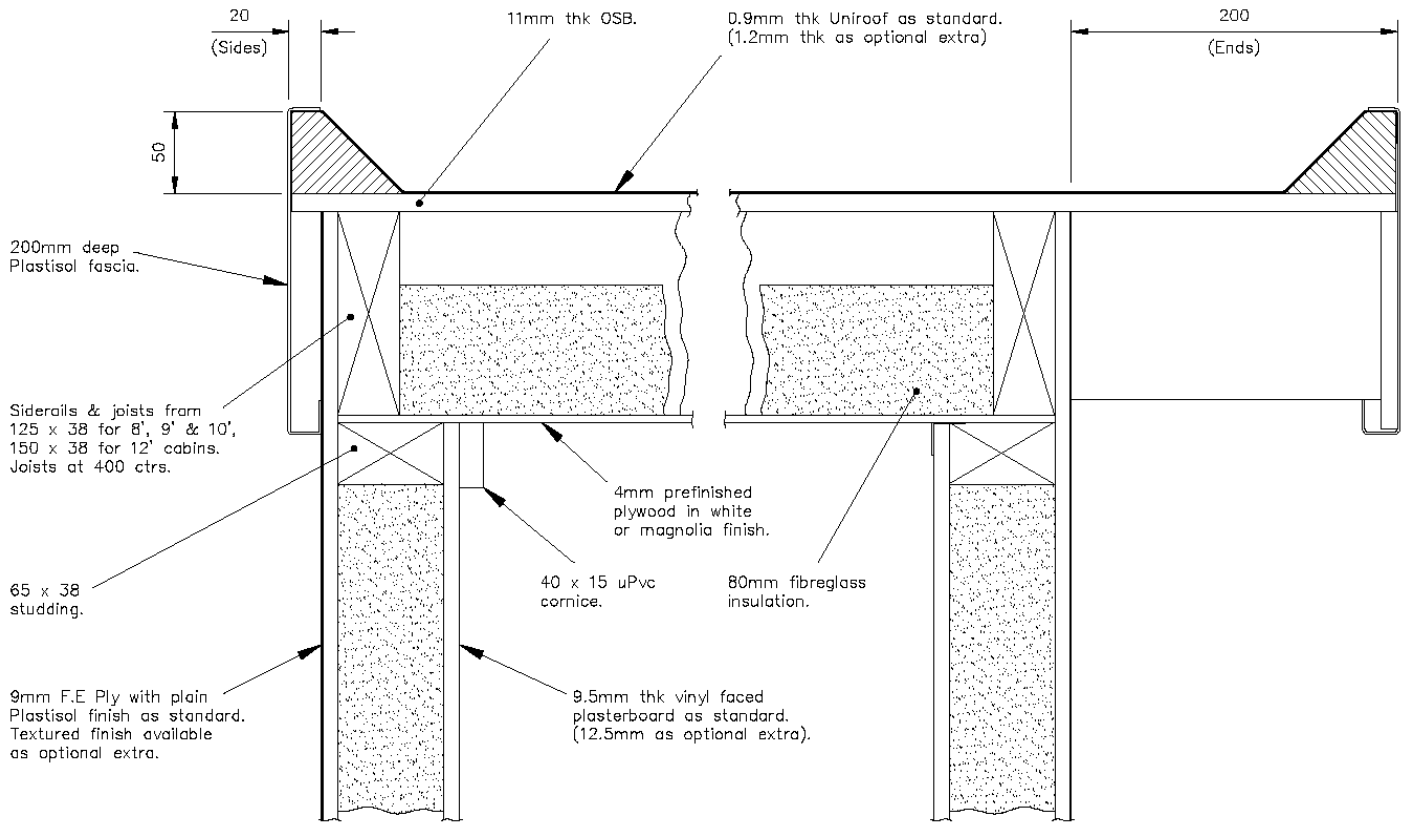

1. Notes:
1. Steel skids standard for cabins of 40' and larger, Optional extra for cabins smaller than 40'.
  2. Optional internal finishes and building regulation compliance available on request.