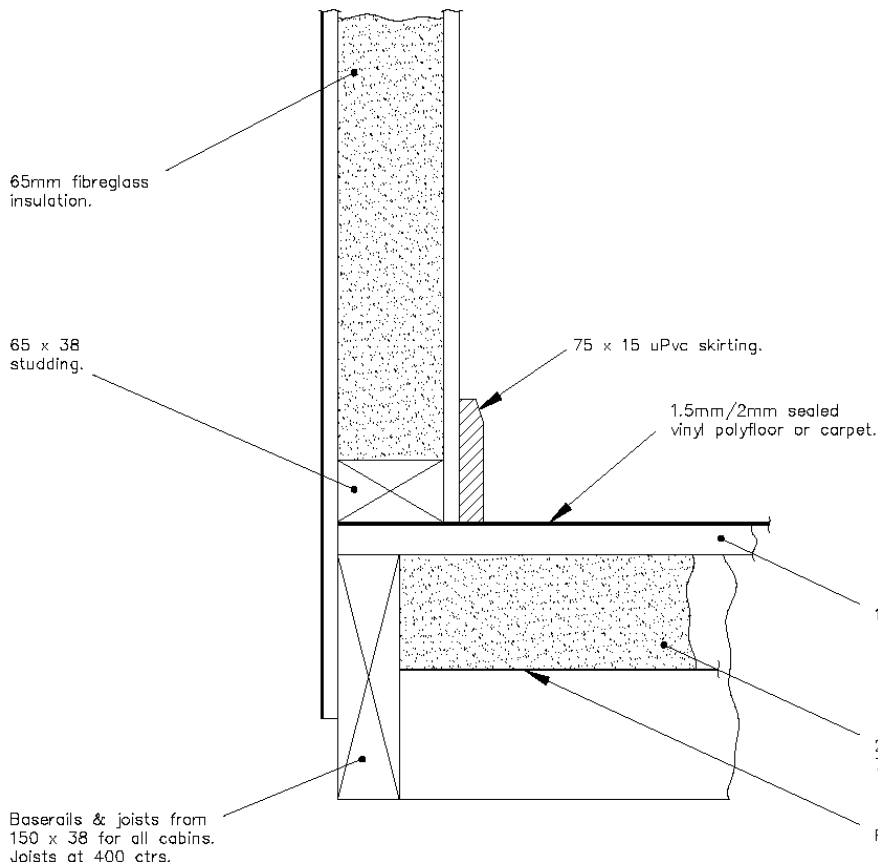

1. Notes:
1. Steel skids standard for cabins of 40' and larger, Optional extra for cabins smaller than 40'.
  2. Optional internal finishes and building regulation compliance available on request.