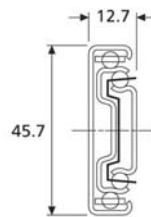

How to identify a slide

If you are trying to identify a slide, be sure to include this information:

- slide length when fully closed

- width and height (of cross section)

- travel/extension

- date code stamped on the slide
- digital photographs (please send a jpg file – ZIP files cannot be accepted)
- Email: marketingeurope@accuride.com