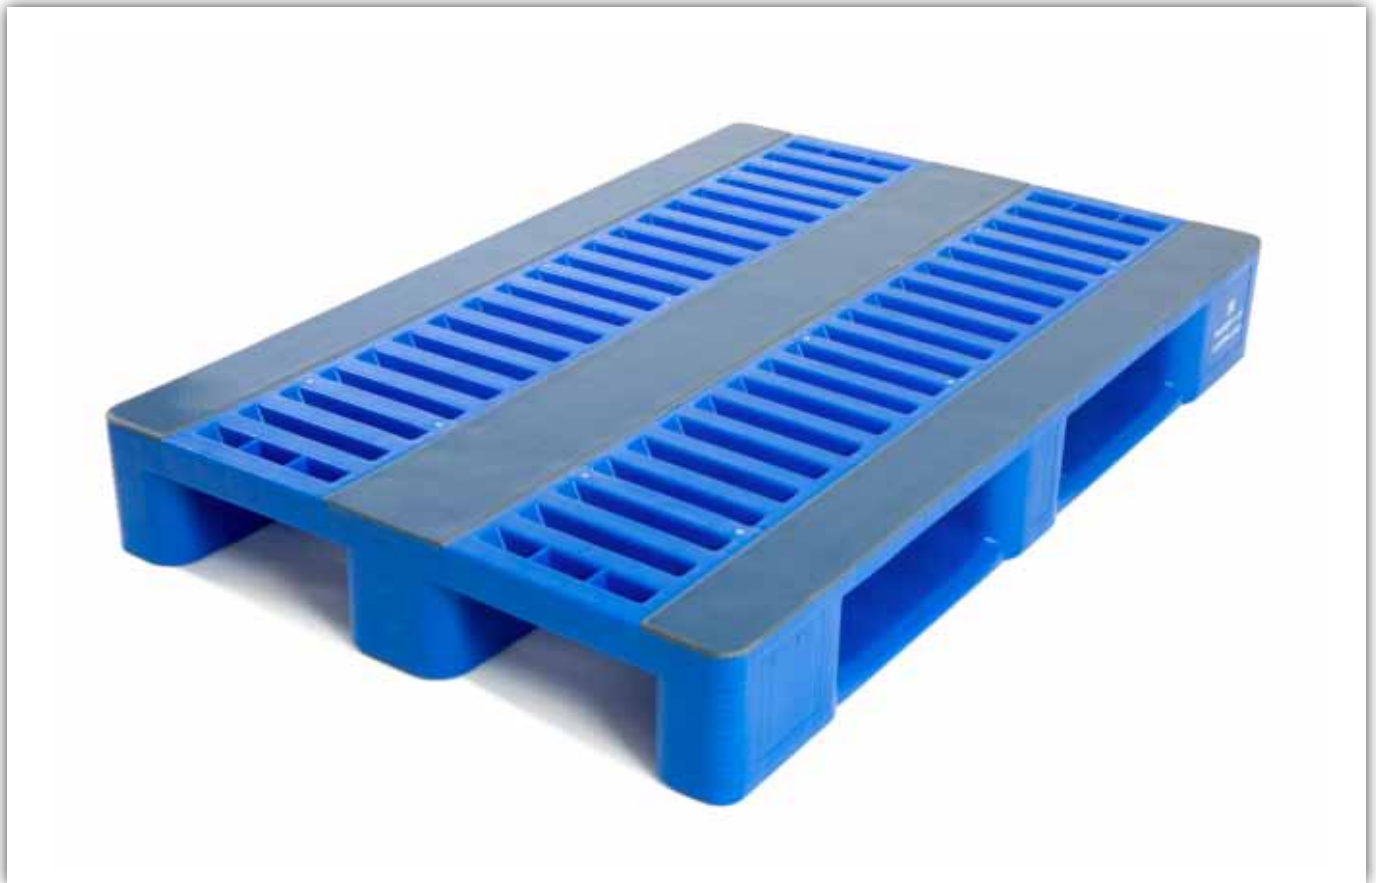

CR₁

PLASTIC PALLET: 1200 x 800 x 160 mm

- Virgin HDPE
- Pool and Rent
- Suitable for Food industry

TECH-SHEET CR1

1200 × 800 × 160 mm

Art.No	Description	Weight	Material	Transport	Nr/Height Per Stack
10	Blue 3 runners Metal-reinforced	21 kg	HDPE	495 Pallets full truck load	15
Load Bearing Capacity			Temperature	Handling	Industries
Static	Dynamic	In rack			
7.500 kg	1.500 kg	1.200 kg	-30°C +60°C	Hand-pallettruck	Food Ingredients Frozen Fresh ...