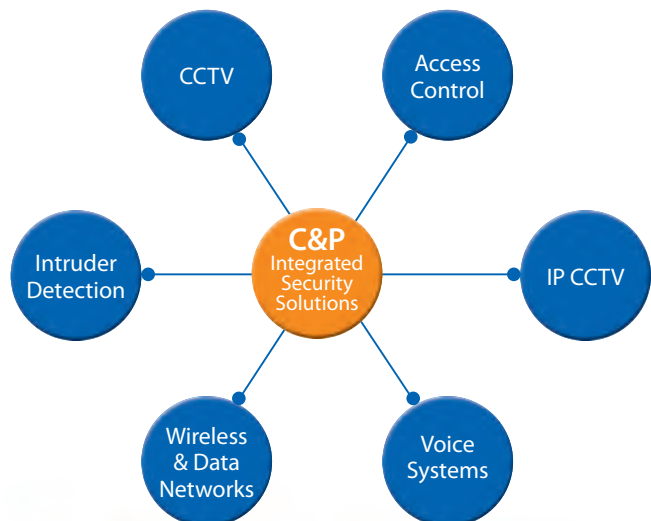

T: 01792 897002 E: info@cpengineering.co.uk

Engineering Construction Industry Training Board

Institute of Measurement and Control