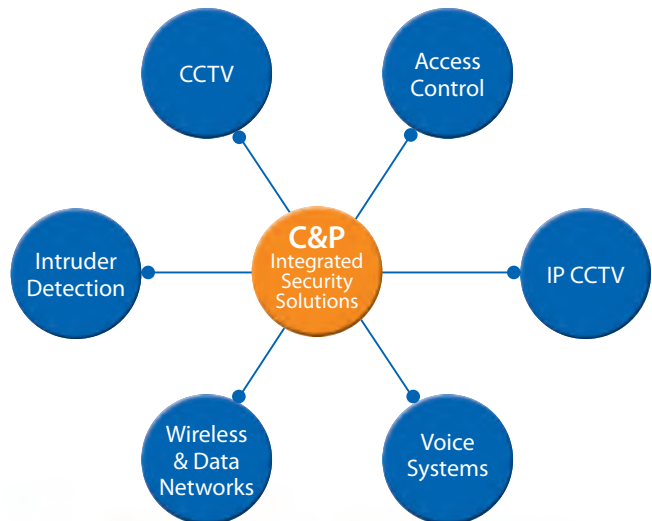

T: 01792 897002 E: info@cpengineering.co.uk