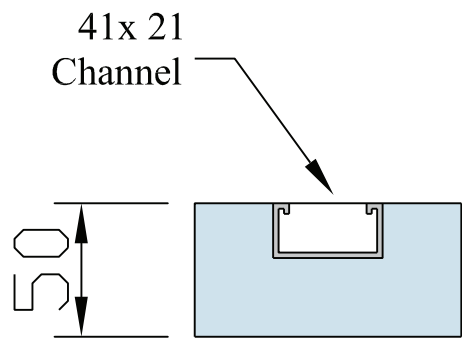

BD SUPPORT FOOT  
(L)250MM X (W)100MM X (H)50MM

PLAN

ELEVATION

SIDE