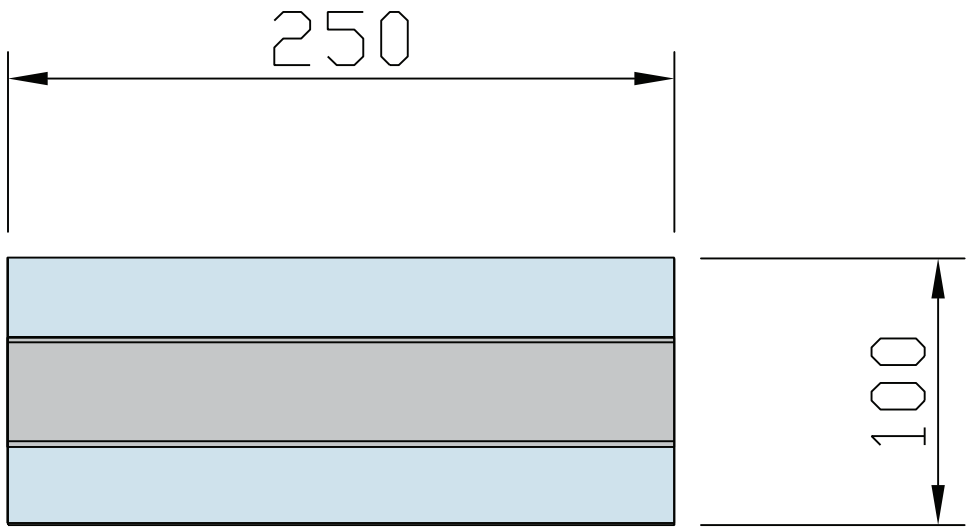

BD SUPPORT FOOT  
(L)250MM X (W)100MM X (H)50MM

PLAN

ELEVATION

SIDE