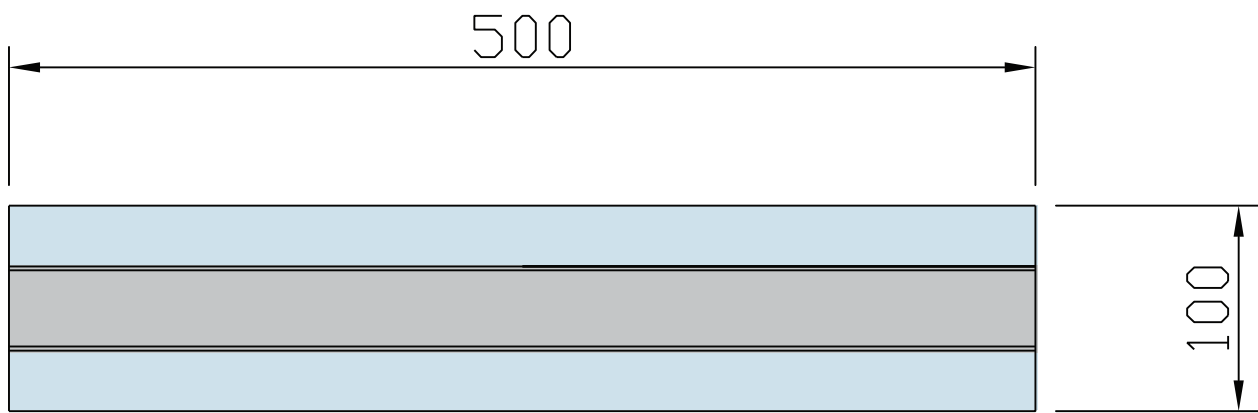

BD SUPPORT FOOT
(L)500MM X (W)100MM X (H)50MM

PLAN

ELEVATION

SIDE

This drawing remains the property of Roof Runner and is loaned on condition that it is not reproduced, copied or loaned to any third party, in part or whole, without our expressed permission.