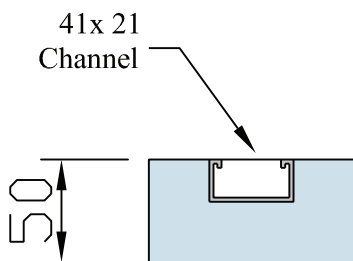

BD SUPPORT FOOT
(L)500MM X (W)100MM X (H)50MM

PLAN

ELEVATION

SIDE

This drawing remains the property of Roof Runner and is loaned on condition that it is not reproduced, copied or loaned to any third party, in part or whole, without our expressed permission.