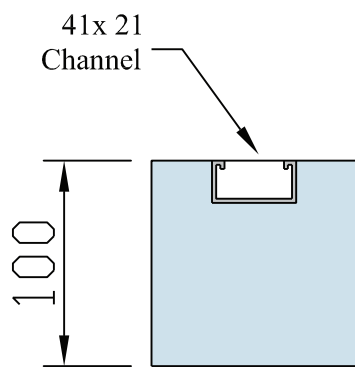

BD SUPPORT FOOT
(L)500MM X (W)100MM X (H)50MM

PLAN

ELEVATION

SIDE

This drawing remains the property of Roof Runner and is loaned on condition that it is not reproduced, copied or loaned to any third party, in part or whole, without our expressed permission.