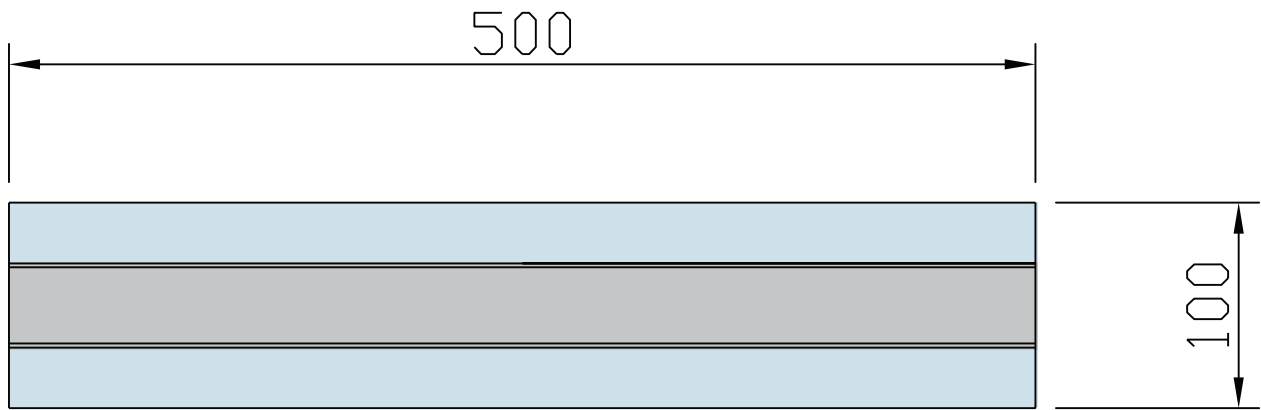

BD SUPPORT FOOT
(L)500MM X (W)100MM X (H)50MM

PLAN

ELEVATION

SIDE

This drawing remains the property of Roof Runner and is loaned on condition that it is not reproduced, copied or loaned to any third party, in part or whole, without our expressed permission.