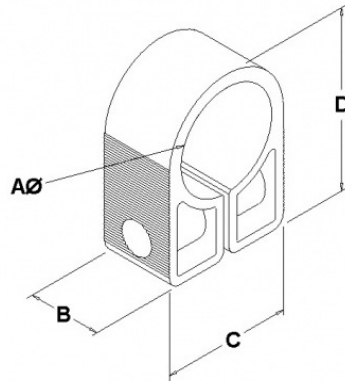

Single Black Cleats

- GCA Ltd single Graphicleats provide cheap, non-corrodible single bolt fixings for cables up to 60mm.
- GCA Ltd single graphicleats are made specifically with 10mm bolt holes for use in the cellular and radio transmitting industry. Additional material has been added between jaws of cleats to eliminate crushing the cable if over-tightening occurs.
- Single Graphicleats BW0.7-10, BW1.2-10, BW1.4-10, BW2.0-10, BW2.25-10, BW2.5-10 can all be used with rubber inserts.

Part Number	Colour	A	B	C	D	Weight	Pack Qty	Box Qty
BW0.3-10	Black	7.3	18	13	32	0.005	100	4000
BW0.35-10	Black	8.1	18	13	32	0.005	100	4000
BW0.4-10	Black	9.5	18	15	32	0.005	100	4000
BW0.5-10	Black	11.5	18	15	37	0.005	100	3000
BW0.5-6	Black	12.7	18	18	37	0.005	100	3000
BW0.6-10	Black	14	18	18	38	0.005	100	2400
BW0.6-6	Black	14	18	18	38	0.005	100	2400
BW0.7-10	Black	16.5	18	22	39	0.007	100	3000
BW0.8-6	Black	20.3	18	22	38	0.007	100	3000
BW0.9-6	Black	22.8	26	38	42	0.009	50	400
BW1.0-6	Black	25.4	26	38	46	0.01	50	400
BW1.2-10	Black	28	26	38	55	0.03	50	400
BW1.4-10	Black	34	26	44	61	0.05	50	400
BW1.6-10	Black	39	26	48	65	0.05	50	350
BW2.0-10	Black	49	26	58	75	0.04	25	300
BW2.25-10	Black	56	26	64	81	0.04	25	300
BW2.5-10	Black	60	31	70	87	0.05	20	200

* M8 fixings can be used with appropriate M8 washers.

*Material: Low density polythene