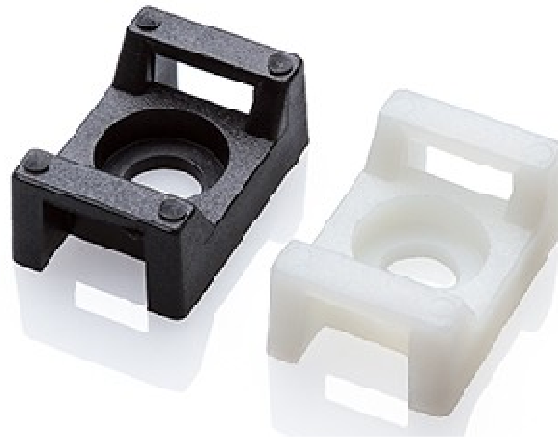

Screw Mountable Saddle Type Mounts

- Material: Nylon 6.6
- Continuous working temperature: -40°C to +85°C

Screw Mountable Saddle Type Mounts: 100 Piece Packs

Part Number	For Use With Cable Ties Up to mm Wide	Size of Screw
SM 2	4.8	M4
SM 3	9.0	M5