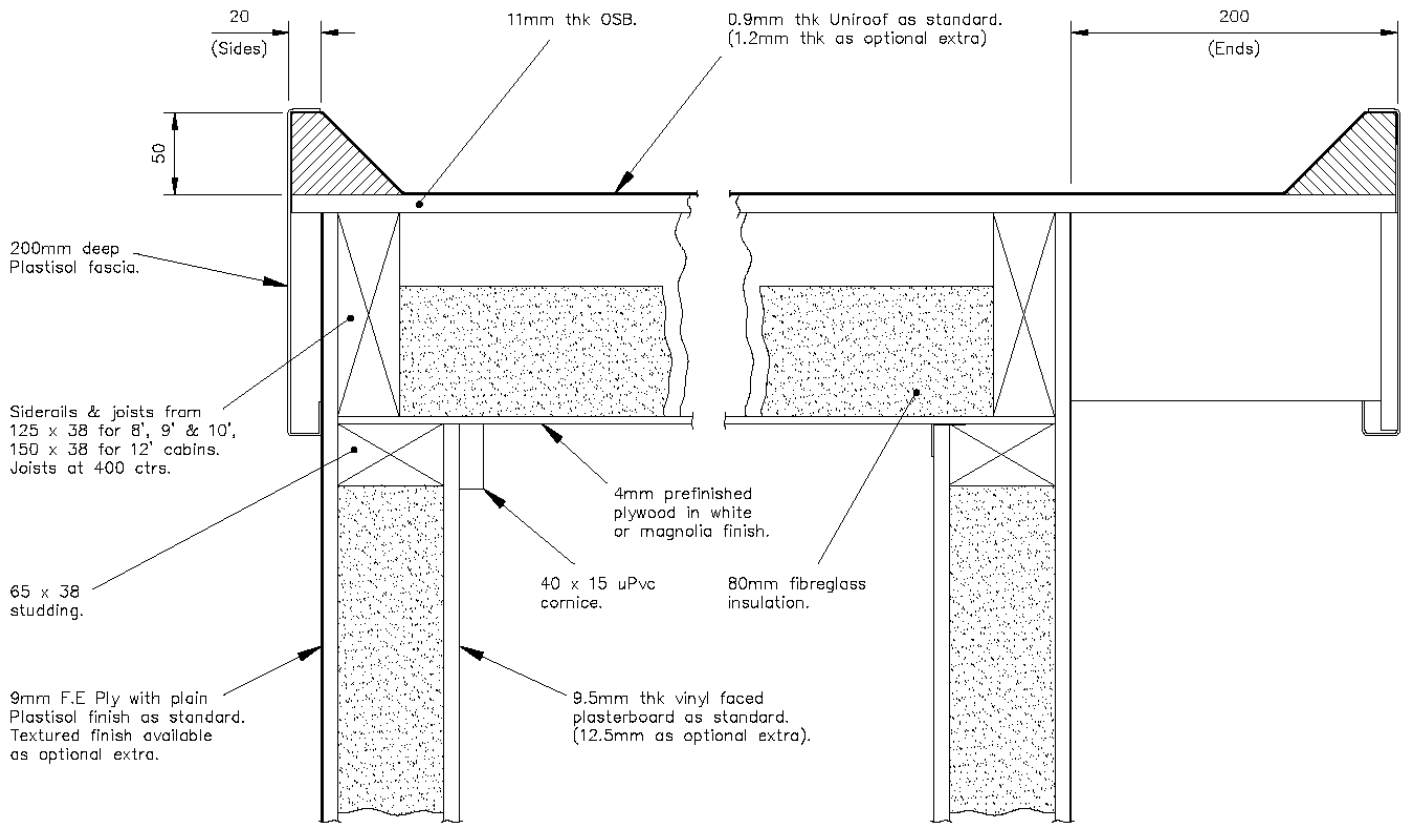

1. Notes:
1. Steel skids standard for cabins of 40' and larger, Optional extra for cabins smaller than 40'.
  2. Optional internal finishes and building regulation compliance available on request.