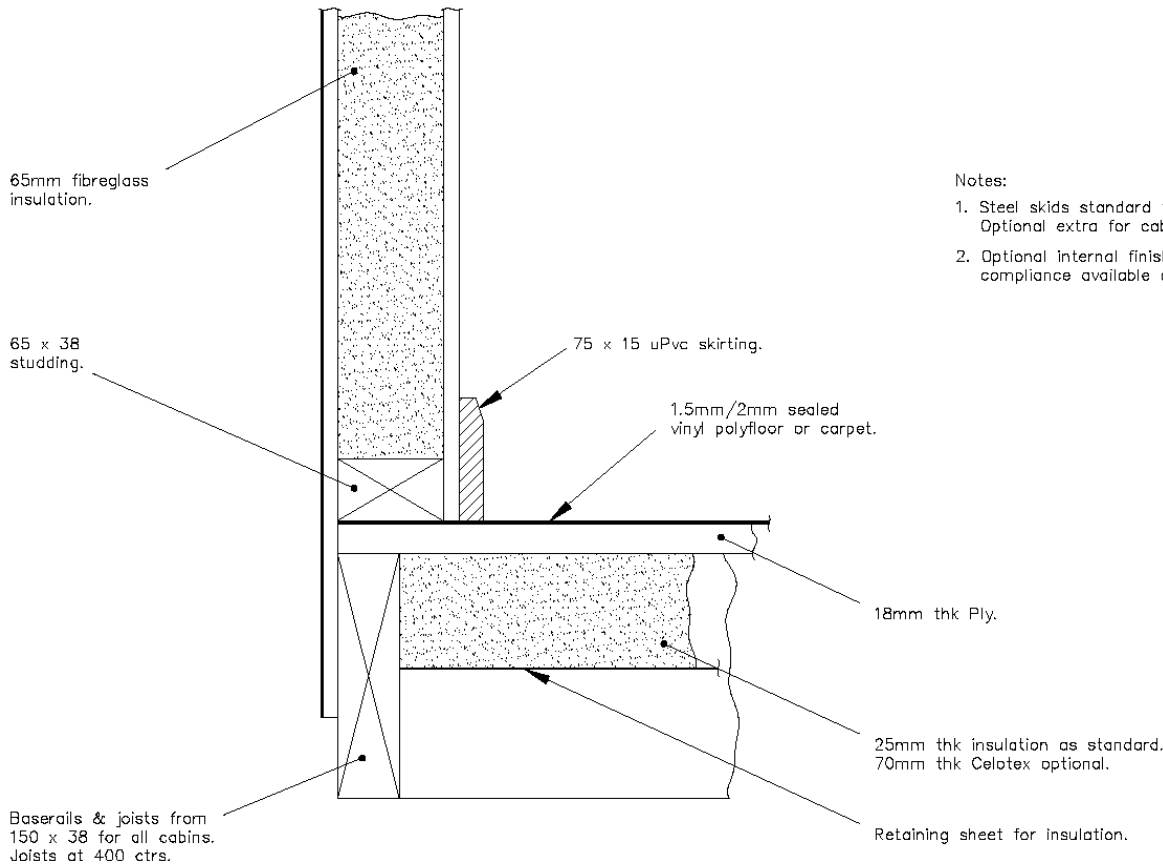

1. Notes:
1. Steel skids standard for cabins of 40' and larger, Optional extra for cabins smaller than 40'.
  2. Optional internal finishes and building regulation compliance available on request.