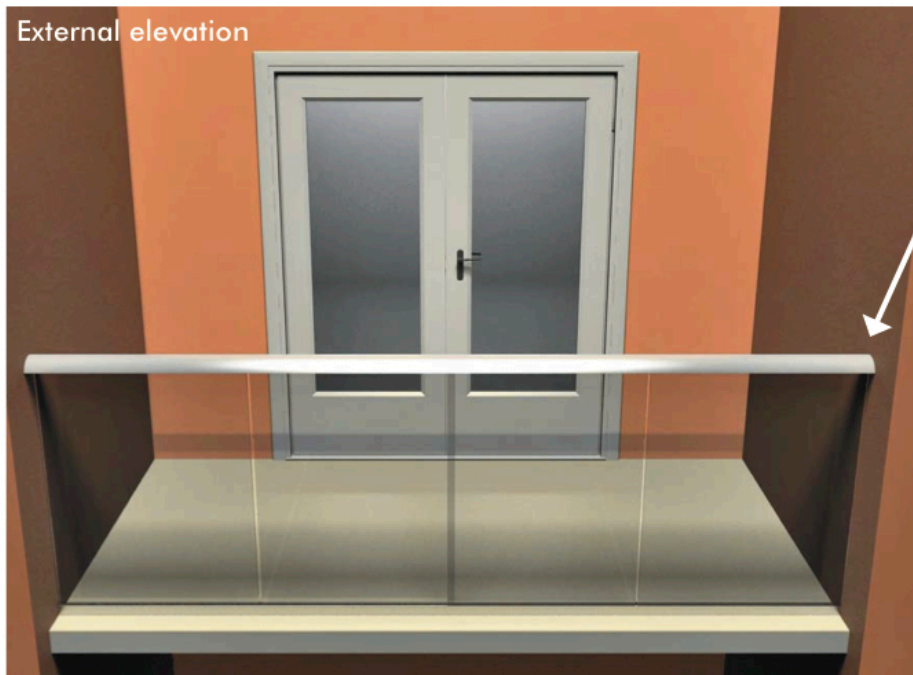

Balcony 2 Balustrade System

Section

Parameters
Max structural length without posts 4000mm
Max post spacing 2100mm
Glass options
10mm clear toughened
10mm green toughened
10mm grey toughened
10mm bronze toughened
10mm blue toughened
10mm satin (opaque) toughened
Optional extras (for all glass types)
BalcoNano® self-cleaning coating
Laminated glass options available