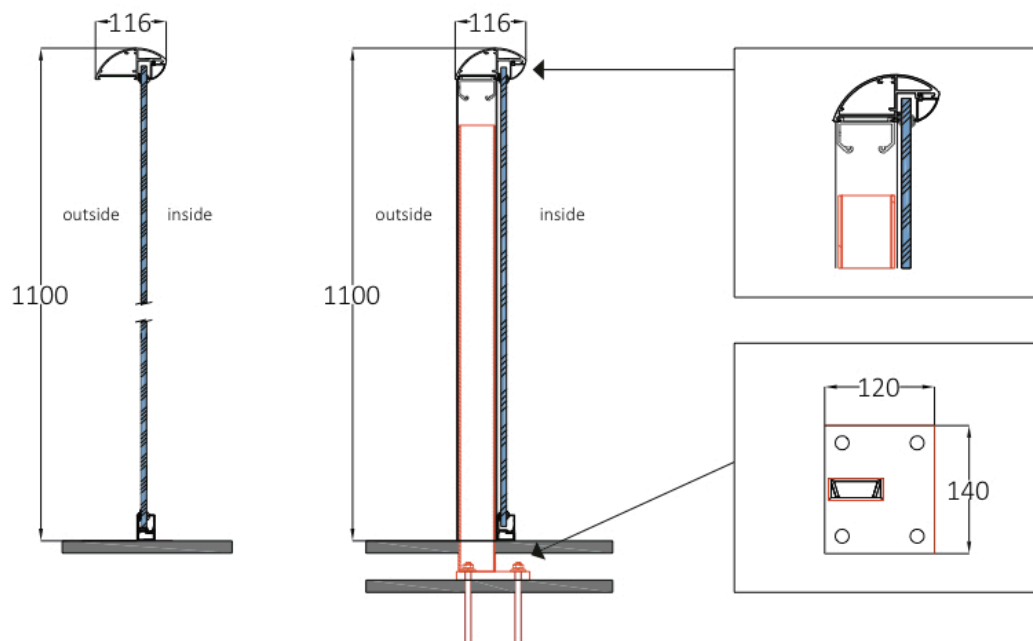

Balcony 2 Balustrade System

Section

Parameters
Max structural length without posts 4000mm
Max post spacing 2100mm
Glass options
10mm clear toughened
10mm green toughened
10mm grey toughened
10mm bronze toughened
10mm blue toughened
10mm satin (opaque) toughened
Optional extras (for all glass types)
BalcoNano® self-cleaning coating
Laminated glass options available