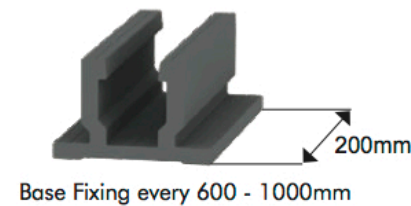

SG10 Semi Frameless System

Continuous Glazing Channel

Base Fixing every 600 - 1000mm

Parameters

Max structural length without posts: unlimited

Handrail colour options

Royal Chrome anodised

Glass options