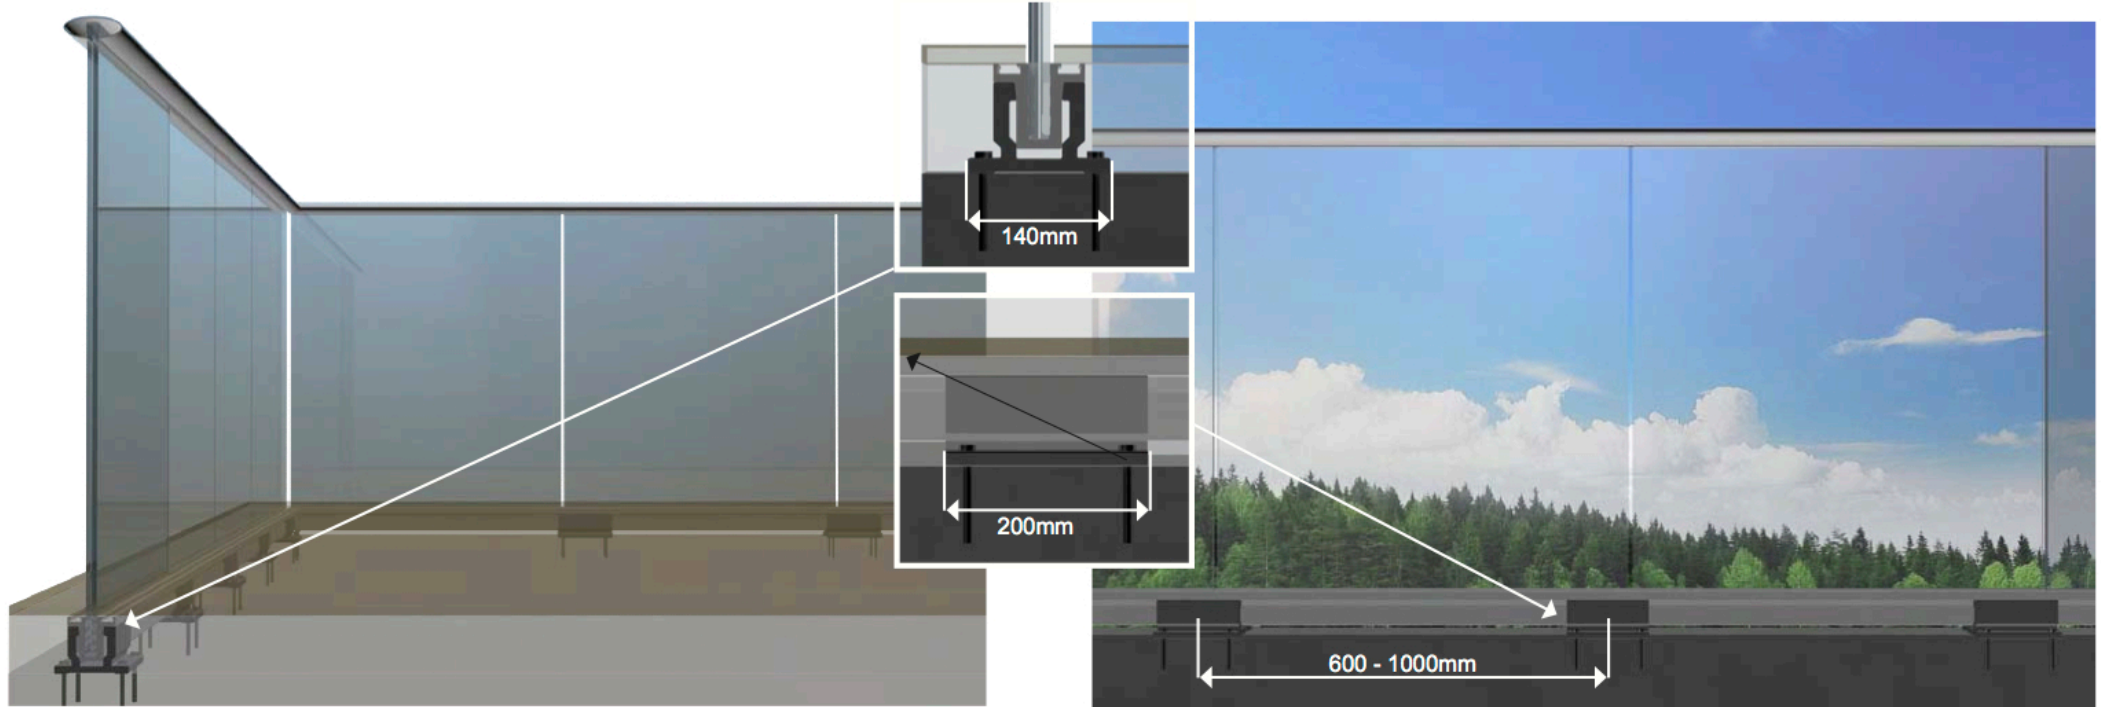

SG10 Semi Frameless System

Continuous Glazing Channel

Base Fixing every 600 - 1000mm

Parameters

Max structural length without posts: unlimited

Handrail colour options

Royal Chrome anodised

Glass options

15mm clear toughened

15mm satin (opaque) toughened

Optional extras

BalcoNano® self-cleaning coating

Laminated glass options available