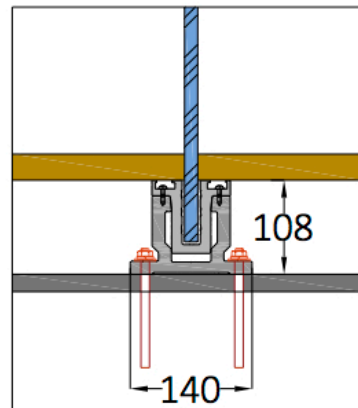

SG10 Semi Frameless System

Continuous Glazing Channel

Base Fixing every 600 - 1000mm

Parameters

Max structural length without posts: unlimited

Handrail colour options

Royal Chrome anodised

Glass options