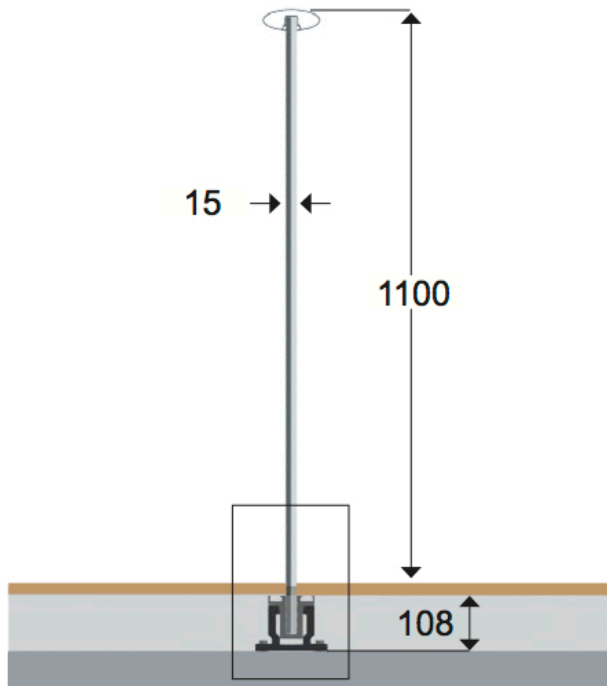

SG10 Semi Frameless System

Continuous Glazing Channel

Base Fixing every 600 - 1000mm

Parameters

Max structural length without posts: unlimited

Handrail colour options

Royal Chrome anodised

Glass options

15mm clear toughened

15mm satin (opaque) toughened

Optional extras

BalcoNano® self-cleaning coating

Laminated glass options available