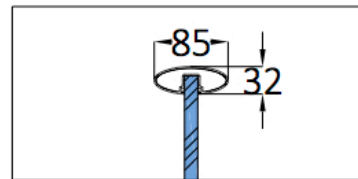

SG10 Semi Frameless System

Continuous Glazing Channel

Base Fixing every 600 - 1000mm

Parameters

Max structural length without posts: unlimited

Handrail colour options

Royal Chrome anodised

Glass options