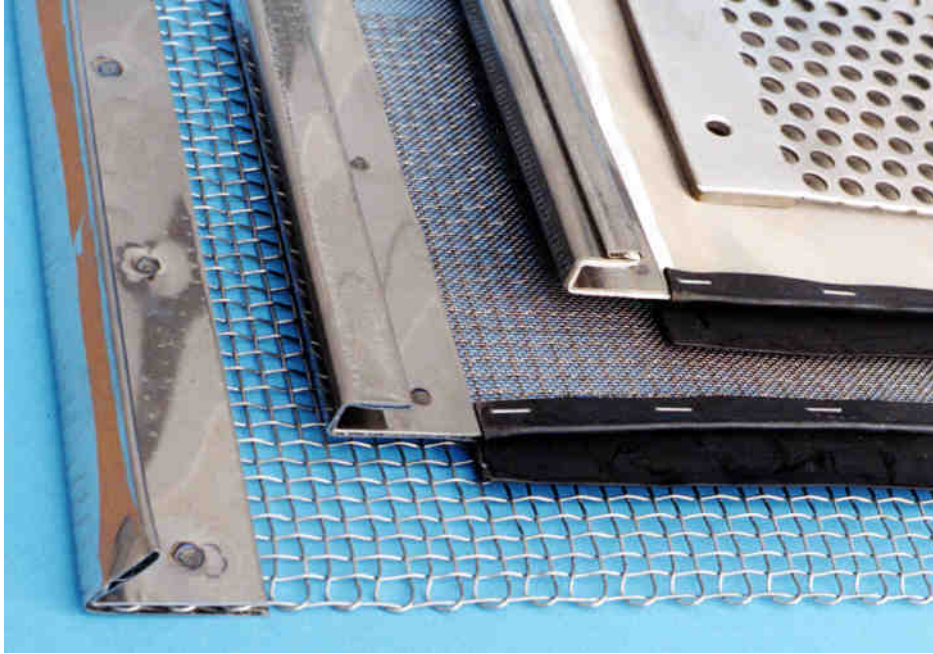

CLIP & HOOK SCREENS

Are you looking for replacement screens?

offer a **COMPLETE** and **COMPREHENSIVE** range of

CLIP and **HOOK** type screens, as used for sizing of various products.

SPECIFICATIONS include;

stainless steel woven wire mesh in SS 304, 316, high tensile and spring steels
synthetic polymers such as nylon[®], polyester and polypropylene.

Mesh can be square weave, rectangular, twill or plain weave.

Screens can be fitted with rubber edging, wear strips or panels.

GRILLS, PERFORATED PLATE and other types of media
can be fitted with hooks or clamp plates as required.

Please phone to discuss any special requirements, or use the fax form overleaf

fax back enquiry form: 0151 647 3641

TICK where required or fill in values.

DATE

CLIP TYPE		MESH#		MATERIAL	RUBBER EDGING
		APERTURE	WIRE DIA		
					
					
					

Clips SS 304 unless otherwise advised
 Materials, SS 304, SS 316, mild steel, spring steel or other
 Other specifications or requirements