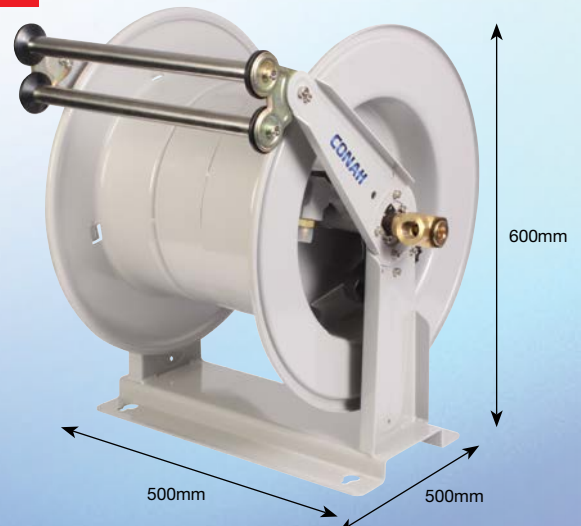

CONAH HOSE REELS

Mountable Steel Air Hose Reel

- Heavy ribbed steel plate to ensure strong support.
- Spring located in the middle to ensure stability.
- Four direction non-sag rollers to reduce hose wear abrasion.

Maximum Working Pressure:
28 bar

Tech Sheet
10185

Rubber Air Hose, Spring Rewind, 1/2"

0800

SAHR-15-12 15m, 1/2" Rubber Air Hose, 1/2" BSPT Connections
SAHR-15N-12 No Hose, Capacity 15m 1/2" Rubber Hose

- Adjustable guide arm for multi position mounting.
- Special swivel joint for easy maintenance and repair.
- Ball bearing swivel joint structure, largely reducing friction.

Tech Sheet
10186

Hi-Vis, Spring Rewind, 1/2"

0800

SAHR-20-12SHV06T 20m, 3/8" BSPT Brass Male

Tech Sheet
10187

R6, Spring Rewind, 1/2"

0800

SAHR-15-12SR608F 15m, 1/2" BSPP Brass Female

Tech Sheet
10195

Spring Rewind, 3/4"

0800

SAHR-40N-34 No Hose, Capacity 40m, 3/4" Rubber Hose