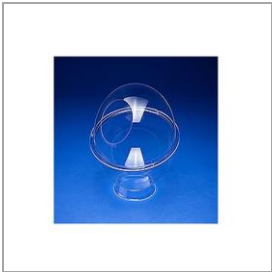

Ballot Suggestion Boxes

Display Sphere Cards Sweets Samples £83.00

Made from 3mm clear acrylic, the display sphere comprises two hemispheres with a 15mm rim, a circular opening and base stand. The opening to access products is 125mm. The model is 300mm diameter.