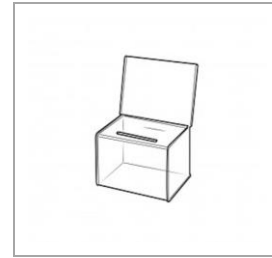

Ballot Suggestion Boxes

Suggestion Box Postcard Sign Holder £12.74

Height: 205mm
Width: 165mm
Depth: 135mm
Slot: 87.8mm x 6.3mm
Small clear acrylic box ideal for business cards 9110L