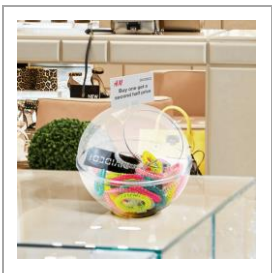

Counter Standing Clear Display Sphere £10.55

This is a clear sphere diameter 20.5cm and 21cm in height. Clear acrylic with a ticket holder on top to display price or message. Ideal for business cards, samples, sweets and small items.