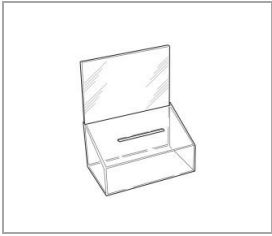

Ballot Suggestion Boxes

Collection Box with A5 Poster Holder £18.60

Height: 230mm
Width: 220mm
Depth: 125mm
Slot: 110mm x 10mm
Freestanding suggestion box with facility for A5 landscape poster 9100F