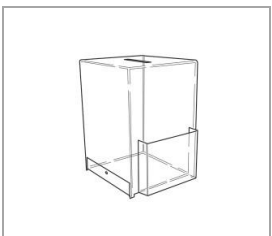

## Bamboo Wood Suggestion Box £84.00

Width: 254mm  
Depth: 203mm  
Height: 356mm  
Header: 216mm x 140 mm  
Slot: 125mm x 6mm  
Side pocket to hold pens and forms.  
Header to display messages  
Desk top or wall mounted, lockable

## Wooden Laminate Ballot Suggestion Box £50.00

Width: 203mm  
Depth: 203mm  
Height: 248mm  
Slot: 140mm x 5mm  
Lockable 2 keys supplied, desk top or wall mounted  
Laminate finish

## Metal Suggestion Box Literature Holder £45.00

Width: 180mm  
Depth: 252mm  
Height: 215mm  
Slot: 120mm x 6mm  
Lockable, desk top or wall mounted  
Black steel finish with literature pocket  
Can be chained when wall mounted

## Clear Acrylic Suggestion Box A5 Holder £30.00

Height: 310mm  
Width: 223mm  
Depth: 205mm  
Slot: 155mm x 10mm  
Integrated message holder on front A5  
leaflet holder 9100B