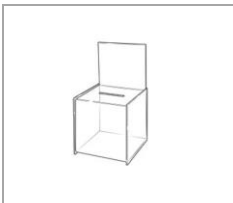

## Small Clear Acrylic Suggestion Box £12.25

Height: 95mm  
Width: 200mm  
Depth: 100mm  
Slot: 70mm x 9mm  
Perfect for collecting business cards at trade shows, exhibitions or networking events. 9100E

## Collection Box with A5 Poster Holder £18.60

Height: 230mm  
Width: 220mm  
Depth: 125mm  
Slot: 110mm x 10mm  
Freestanding suggestion box with facility for A5 landscape poster 9100F

## Lockable Acrylic Ballot Box Small Clear £18.00

Height: 110mm  
Width: 155mm  
Depth: 100mm  
Slot: 110mm x 6mm  
3mm thick acrylic, injection moulded, lock with 2 keys Bal1

## Suggestion Box with Large Sign Holder £38.75

Height: 388mm  
Width: 215mm  
Depth: 213mm  
Slot: 104mm x 10mm  
Clear acrylic suggestion box with large sign holder 9100M