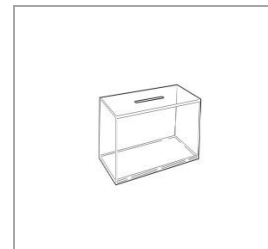

## Clear Acrylic Suggestion Box A5 Holder £30.00

Height: 310mm  
Width: 223mm  
Depth: 205mm  
Slot: 155mm x 10mm  
Integrated message holder on front A5  
leaflet holder 9100B

## Square Acrylic Box Removable Lid £56.00

Height: 200mm  
Width: 200mm  
Depth: 200mm  
Slot: 145mm x 7mm  
Clear acrylic suggestion box, no lock, lid lifts off C200, C200L with lock £69.00.

## Square Acrylic Box Removable Lid £75.00

Height: 300mm  
Width: 300mm  
Depth: 300mm  
Slot: 145mm x 7mm  
Clear acrylic suggestion box, no lock, lid lifts off C300, C300L with lock £90.00

## Small Clear Acrylic Suggestion Box £12.25

Height: 95mm  
Width: 200mm  
Depth: 100mm  
Slot: 70mm x 9mm  
Perfect for collecting business cards at trade shows, exhibitions or networking events. 9100E