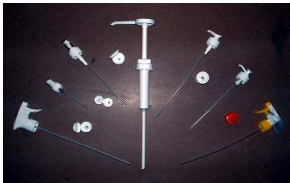

Capacity (ml)	Description	Material	Neck (mm)	T/E?
500	Trigger Bottle	PET	28	No

Various dispenser caps are available for many of the containers in the economy range.