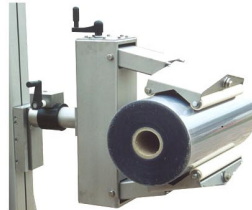

Lifting Problems?

Ezy-Lift 2 - Attachments

Reel Handling

Single arm

Twin arm 90 degrees

Vertical to Horizontal

Cradle 360

Clamp and rotate

Twin arm

Twin arm - Centre bar support

Twin arm - Centre bar support

Vertical Cradle

Trays and Hooks

Tray with upside

Tray with downside

Tray with deepsides