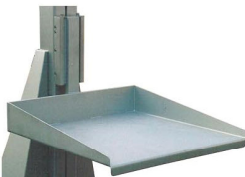

Lifting Problems?

Ezy-Lift 2 - Attachments

Reel Handling

Single arm

Twin arm 90 degrees

Vertical to Horizontal

Cradle 360

Clamp and rotate

Twin arm

Twin arm - Centre bar support

Twin arm - Centre bar support

Vertical Cradle

Trays and Hooks

Tray with upside

Tray with downside

Tray with deepsides

Single Hook

Tray with retaining strap

Tray with rollers

Special Tray with chain

Single Hook

Drums and containers

Reel clamp and rotate

Drum clamp and rotate