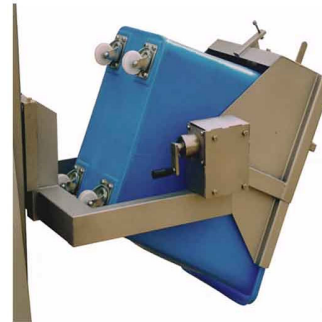

Sandiacre tool removal

Specials

Hopper lift

Filter lift tool

Bin lift and tip

Bottle lift

----- Special attachment for clamping, lifting and turning units for cleaning -----

Optional extra's

Counterbalance weights

Quick change multiple attachments

Wall mounted charging box - 240V standard
110V optional

Fixed front wheels

Manual Handling Solutions

58 Paige Close, The Meadows, Watlington,
King's Lynn, Norfolk. PE33 0TQ. England
T: +44(0)1553 811977 F: +44(0)1553 811004
E: sales@manualhandlingsolutions.co.uk