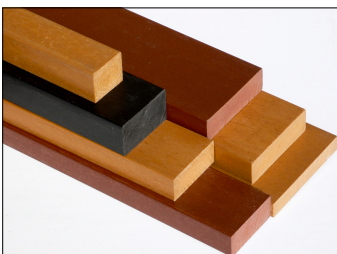

KEDEL

BRITISH RECYCLED PLASTIC PRODUCTS

Recycled Plastic Wood Construction Products

Kedel Limited
Daisy Mill (Gate 3), Unit B
Daisy Street, Waterside
Colne, Lancashire, BB8 8ER
T: 01282 861325
E: info@kedel.co.uk
W: www.kedel.co.uk

Get the aesthetic beauty of wood and
all the advantages of plastic

Product Advantages

It's all your waste plastic turned into something useful and innovative.

Kedel recycled plastic wood, decking, cladding, planks and other profiles are the ideal alternative to traditional building materials.

- Maintenance free
- Uniform dimensions
- Consistent - no knots, splits or splinters
- UV stable and insect resistant
- Impervious to water and resistant to algae
- Does not crack, chip or break
- Requires no toxic preservatives
- Handles like wood - can be sawn, drilled, nailed, screwed, glued and stapled

British Innovative Recycling Technology

Our synthetic wood is made from high density polystyrene derived from waste plastic destined for landfill or incineration.

ALL our products are made from waste plastic collected from UK homes and businesses.

We do not import plastic from Asia which has a huge carbon footprint due to transportation.

- A surprisingly wood-like feel and appearance
- 100% Recycled
- 100% Recyclable
- Releases 250% less CO2 into the atmosphere during manufacture than virgin plastic
- Payback in 2-4 years
- 5 year guarantee