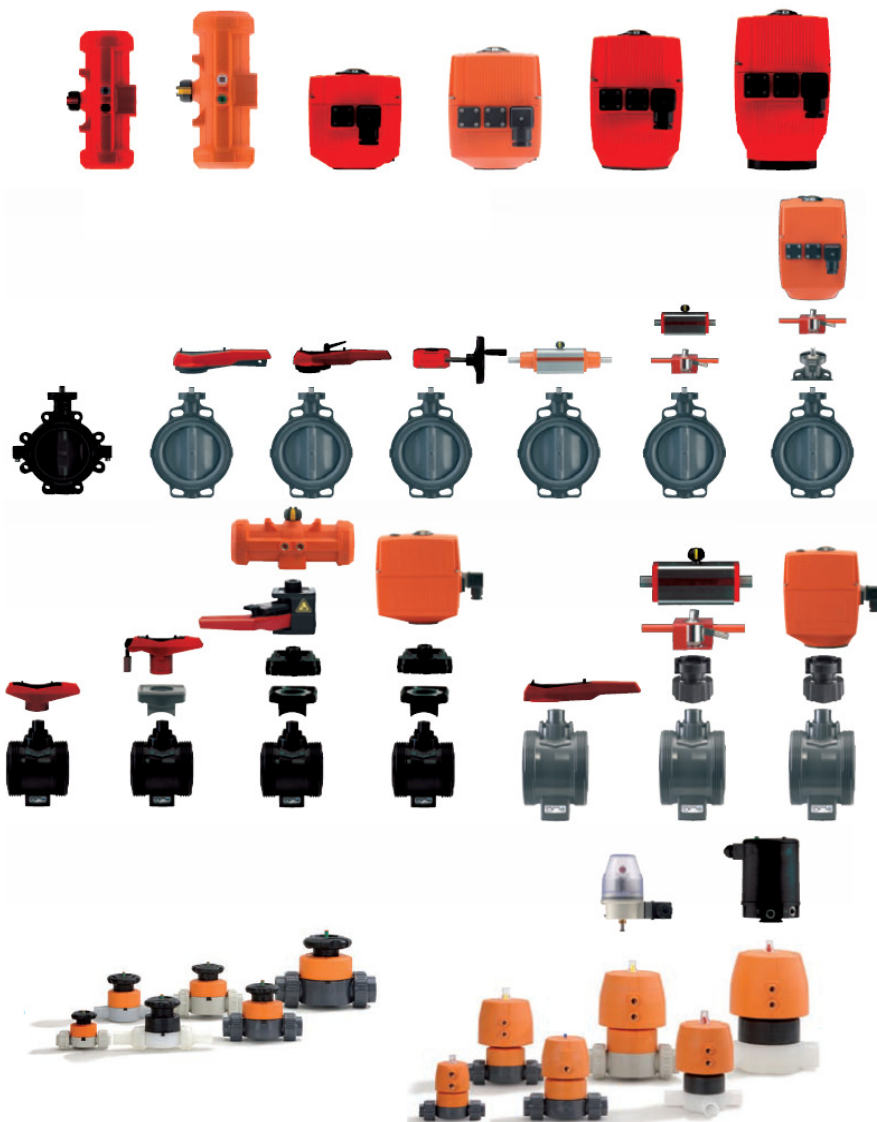

GF Actuated Valves and Automation

Measurement & Control - valves and actuation

- Valves:
- Electric
- Pneumatic
- Solenoid
- Pilot Valves
- Positioners
- Controllers
- Pressure regulating
- Pressure gauges
- Pumps