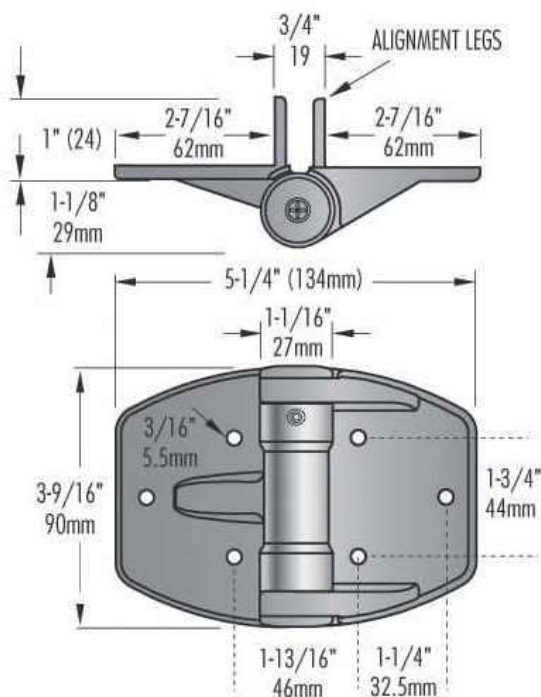

TruClose - Self Closing Hinge Set for Timber Gates (light to medium duty)

A self-closing hinge for light to medium weight gates around pools, homes, gardens and machinery.

This model has two quick-fit alignment legs for easy fitting and added strength. Its polymer body and stainless steel torsion spring, ensure this hinge remains rust free for life. No unsightly stains, no binding and no gate sag.

A quick and easy adjustment feature allows for effortless adjustment and control of gate closing.

Hinges are available in pairs.

Technical Overview

Part reference	Gatehinge005
Gate material	Timber or vinyl
Fixed gap	3/4" (19mm)
Self close weight	55lb (25kg)
Gate load*	550lb (250kg)
Colour	Black

* Rating based upon one pair of hinges on a maximum gate size of 5'H x 3'W (1500H x 900W)