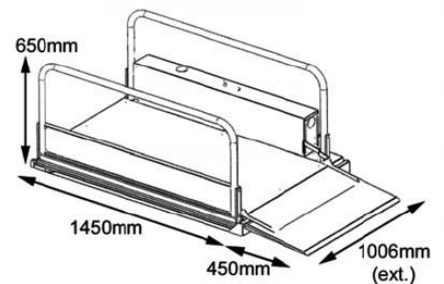

### Short Rise Vertical Platform Lifts

ALTA LIFTS LIMITED

TEL: 01482 480710

mail@altalifts.co.uk

**A portable version of the PR7 Platform lifts**

**Ideal for rising up to 1 metre**

Feature	PR7P (Portable)
Number of stops:	2
Travel:	Up to 1000mm
Lift capacity:	250KG
Door type:	Optional safety barrier
Drive:	24V Battery powered scissor lift, charged by mains supply
Net Weight	140KG
Loadings	Lift base: 5 Kn. Threshold 1Kn per fixing
Lifting Speed	60mm/sec
Platform size:	1450mm x 800mm
Overall external dimensions:	1747 x 1050mm

#### Portable Lifting Platform Dimensions (in mm)

#### Folded Dimensions (in mm)