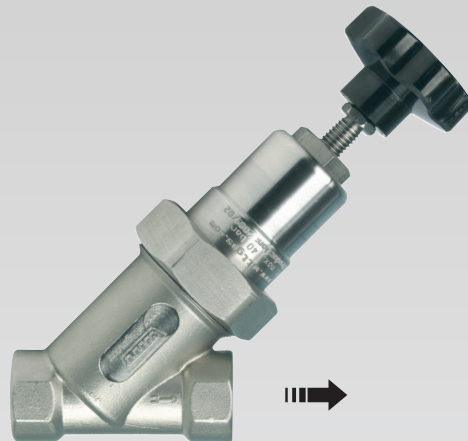

### Shut-off valve for Oxygen

Connection	Length [mm]	Weight [g]	Material	Max. working pressure [bar]	Order-No.
1/2"	36	–	stainless steel	Oxygen (O) 40.0	on request
3/4"	40	1.030			800.721400
1"	48	–			on request
1.1/4"	55	–			on request
1.1/2"	65	–			on request