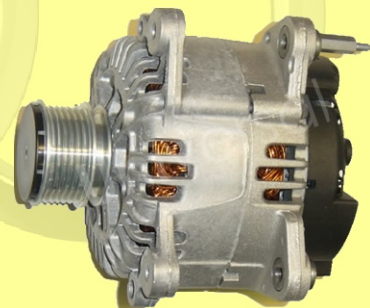

Universal

Specialist in Rotating Electrics

V.A.G Group 1.9 2.0 TDI & 3.2 petrol models

UNS1082 Starter (12 Volt 2.0kw 10 tooth)

Lucas LRS01674
 Delco Remy DRT0260
 Hella CS1363
 OE refs:
 Bosch 0001123014
 0001123015
 Valeo D7GS10
 TS18E3
 VW 02M911023N
 02M911023P

**Special
only Offer**
 £ ring for details

**Clutch pulleys
also available!**

UNCP5

**Special
offer**
 £ ring for details

UNA461 Alternator (12 Volt 140 amp FWVP6 pulley)

Lucas LRA02291
 Delco Remy DRB5340
 Hella CA1782IR
 OE refs:
 Bosch 0124525039 0124525050
 0124525066 0124525067
 0124525091 01240AC00B
 Valeo 2542695A 2542695C
 TG14C011 TG14C015
 TG14C016 TG14C026
 VW 03L903023F 06F903023A
 06F903023C 06F903023F
 06F903023FX

**Special
only Offer**
 £ ring for details

Part numbers and pictures are for references only. No 342 02/12