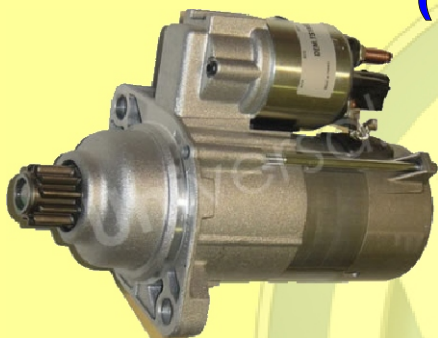

Universal

Specialist in Rotating Electrics

V.A.G Group 1.9 2.0 TDI & 3.2 petrol models

UNS1082 Starter (12 Volt 2.0kw 10 tooth)

Lucas LRS01674
 Delco Remy DRT0260
 Hella CS1363
 OE refs:
 Bosch 0001123014
 0001123015
 Valeo D7GS10
 TS18E3
 VW 02M911023N
 02M911023P

**Special
only Offer**
 £ ring for details

**Clutch pulleys
also available!**

UNCP5

**Special
offer**
 £ ring for details

UNA461 Alternator (12 Volt 140 amp FWVP6 pulley)

Lucas LRA02291
 Delco Remy DRB5340
 Hella CA1782IR
 OE refs:
 Bosch 0124525039 0124525050
 0124525066 0124525067
 0124525091 01240AC00B
 Valeo 2542695A 2542695C
 TG14C011 TG14C015
 TG14C016 TG14C026
 VW 03L903023F 06F903023A
 06F903023C 06F903023F
 06F903023FX

**Special
only Offer**
 £ ring for details

Part numbers and pictures are for references only. No 342 02/12