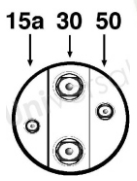

Universal
Specialist in Rotating Electrics

Late BMW units

UNS1394 Starter 12 Volt 1.2kw 9 tooth

Lucas	LRS02299
OE refs: BMW	12417523450
	7523450-01
	7523450-03
Bosch	0001107425
	0001107426
	0986020890
Hella	CS1413
Delco Remy	DRT0890

Special Offer
only £ ring for details

Also available UNS1395 starter
(LRS02298, DRT1500, CS1412)
(note different solenoid connection)

Latest models including E90-93, E83, E65 and E89 chassis ranges.

UNA1332 Alternator 12v 110 amp

Lucas	LRA02251
OE refs: BMW	12317521488
	12317521489
	12317532964
	12317532968
	12317533272
Valeo	SG11B010
Bosch	0124325087
	0124325116
Delco	DRB6130
Hella	CA1773IR

Special Offer
only £ ring for details

Part numbers and pictures are for references only. No 329 07/11