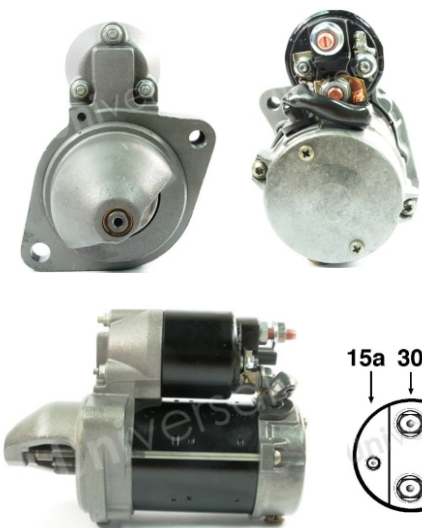

Universal
Specialist in Rotating Electrics

Late BMW units

UNS1394 Starter 12 Volt 1.2kw 9 tooth

| | |
|--------------|-------------|
| Lucas | LRS02299 |
| OE refs: BMW | 12417523450 |
| | 7523450-01 |
| | 7523450-03 |
| Bosch | 0001107425 |
| | 0001107426 |
| | 0986020890 |
| Hella | CS1413 |
| Delco Remy | DRT0890 |

Special Offer
only £ ring for details

Also available UNS1395 starter
(LRS02298, DRT1500, CS1412)
(note different solenoid connection)

Latest models including E90-93, E83, E65 and E89 chassis ranges.

UNA1332 Alternator 12v 110 amp

| | |
|--------------|-------------|
| Lucas | LRA02251 |
| OE refs: BMW | 12317521488 |
| | 12317521489 |
| | 12317532964 |
| | 12317532968 |
| | 12317533272 |
| Valeo | SG11B010 |
| Bosch | 0124325087 |
| | 0124325116 |
| Delco | DRB6130 |
| Hella | CA1773IR |

Special Offer
only £ ring for details

Part numbers and pictures are for references only. No 329 07/11