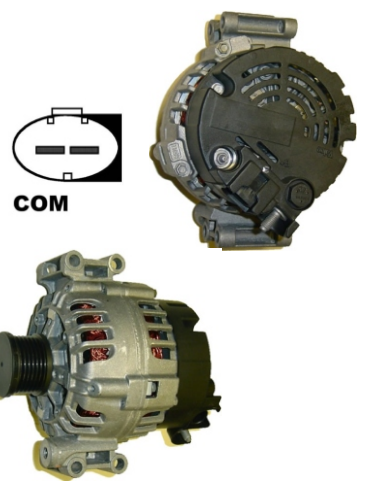

Part numbers and pictures are for references only. No 329 07/11