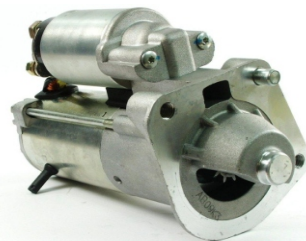

UNS1667N 10 tooth 1.4kw
12V starter
Late Ford & Volvo
2.4 & 2.5 petrol model

Numbers for x-reference	CS1430	36000039
	DRS0032	360002496
	6G9N11000JA	8697650
	6G9N11000JB	1379703