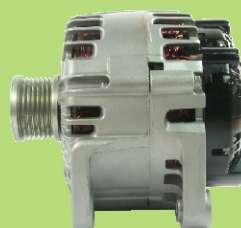

Universal

Specialist in Rotating Electrics

Renault/Vauxhall/Nissan 2.0 dCi 06> exchange units

Value for you, better for the environment.

UNS1635 Starter (12 Volt 2.2kw 10 tooth)

Lucas	LRS02304
Delco	DRS0113
Hella	CS1415
Mitsubishi	MIT80681
Valeo	458291

Special Offer
only **Call Now!**

Did you know?
"Reconditioning is up to 85% better for the environment compared to new units"

UNA2365 Alternator (12v 150 amp)

Lucas	LRA03036
Hella	CA1959IR
Valeo	TG15C058 2542966/D/E
Renault	8200404459