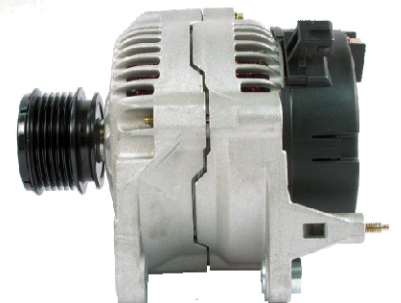

Universal
Specialist in Rotating Electrics

LDV Maxus

Brand new units

UNS1415N Starter
12 Volt 2.2kw 9 tooth

Delco DRS0021
OE refs: LDV 35532055F
Bosch 0001109267

Special Offer
only £ ring for details

No surcharges!

No old units!

UNA2195N Alternator
12v 120 amp

Lucas LRA02949
OE refs: Leyland 3852231F
Iskra 11203320
AAK5548
IA1157

Special Offer
only £ ring for details

Part numbers and pictures are for references only. No 305 11/09