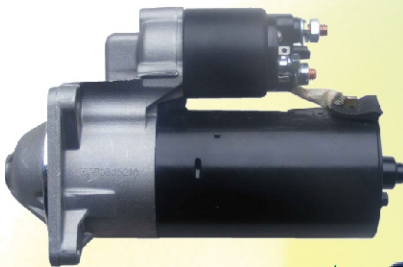

Universal
Specialist in Rotating Electrics

LDV Maxus

Brand new units

UNS1415N Starter
12 Volt 2.2kw 9 tooth

Delco DRS0021
OE refs: LDV 35532055F
Bosch 0001109267

Special Offer
only £ ring for details

No surcharges!

No old units!

UNA2195N Alternator
12v 120 amp

Lucas LRA02949
OE refs: Leyland 3852231F
Iskra 11203320
AAK5548
IA1157

Special Offer
only £ ring for details

Part numbers and pictures are for references only. No 305 11/09