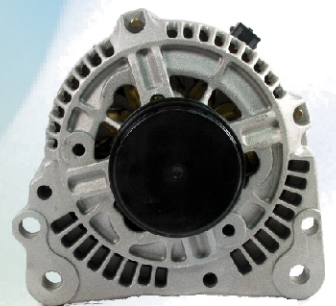

Universal
Specialist in Rotating Electrics

LDV Maxus

Brand new units

UNS1415N Starter
12 Volt 2.2kw 9 tooth

Delco DRS0021
OE refs: LDV 35532055F
Bosch 0001109267

Special Offer
only £ ring for details

No surcharges!

No old units!

UNA2195N Alternator
12v 120 amp

Lucas LRA02949
OE refs: Leyland 3852231F
Iskra 11203320
AAK5548
IA1157

Special Offer
only £ ring for details

Part numbers and pictures are for references only. No 305 11/09