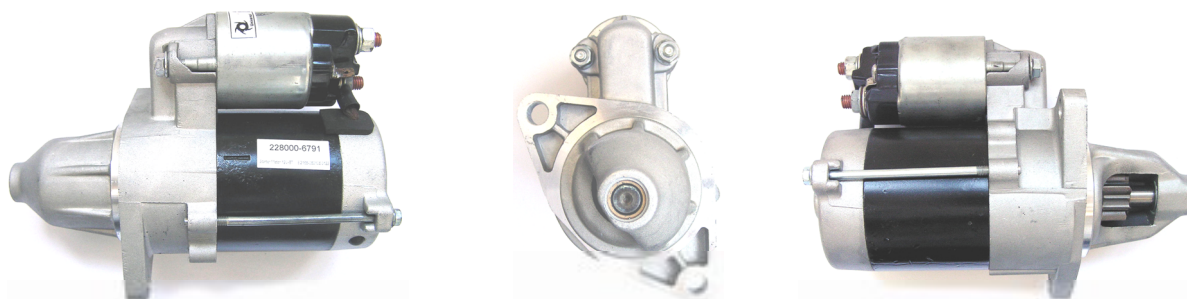

WHILE STOCKS LAST

SUZUKI CARRY 1300 1999> STARTER

*This starter motor is available remanufactured
outright purchase, no old unit exchange,
while stocks last:*

URS1731

(Please call for price)

Replaces the following part numbers:

OE-228000-6791

ADL-ADK81217

Lucas-LRS01731

Sovereign-SS420

Universal-UNS865

All part numbers and pictures are used for reference purpose only.
Offer only available while stocks last!

*“Supplying The Trade
For Over 30 Years”*