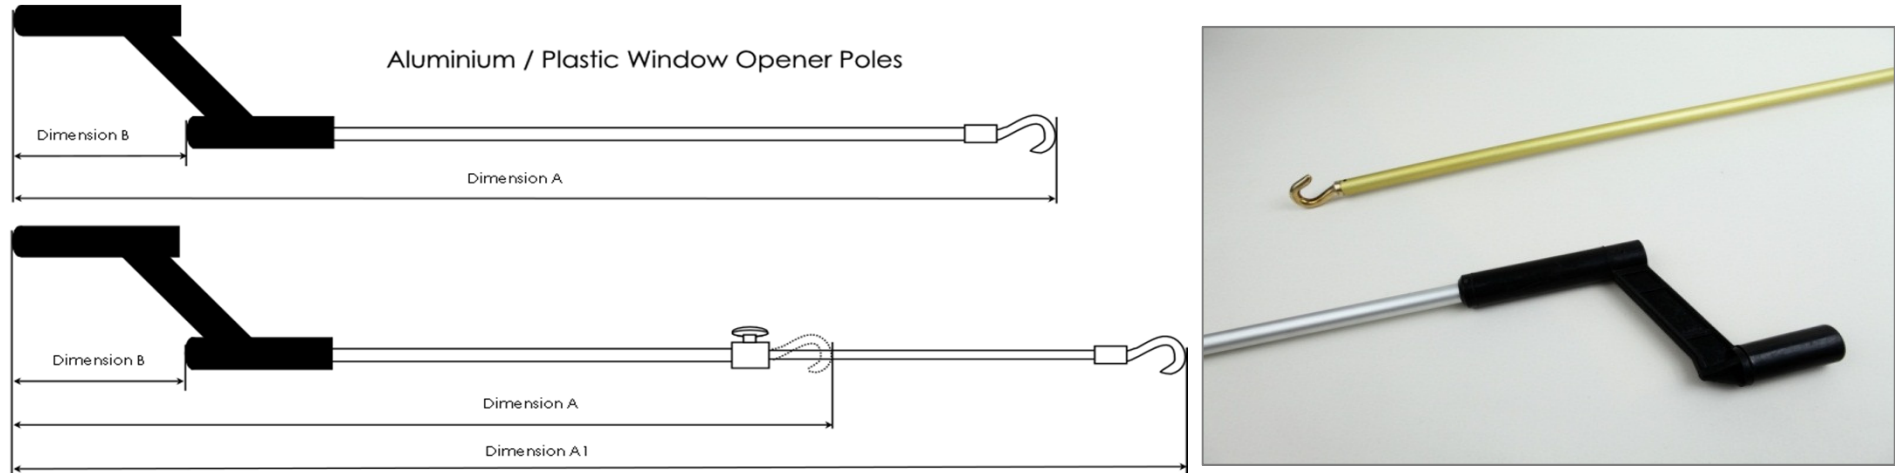

PRICE LIST 2012

Winder Poles - Aluminium		Dimensions in mm			Price & Finish	
Code	Description	A		B	Gold	Satin
WP311-1m	1mtr Aluminium Winding Pole	1100		90	£ 20.00	£ 18.00
WP311-1.5m	1.5mtr Aluminium Winding Pole	1630		90	£ 25.00	£ 23.00
WP311-2m	2mtr Aluminium Winding Pole	2060		90	£ 30.00	£ 28.00
Adjustable Pole						
Code	Description	A	A1	B	Gold	Satin
WPAZ307-T	1.75-3mtr Telescopic Aluminium Winding Pole	1690	2915	90	£ 36.00	£ 34.00