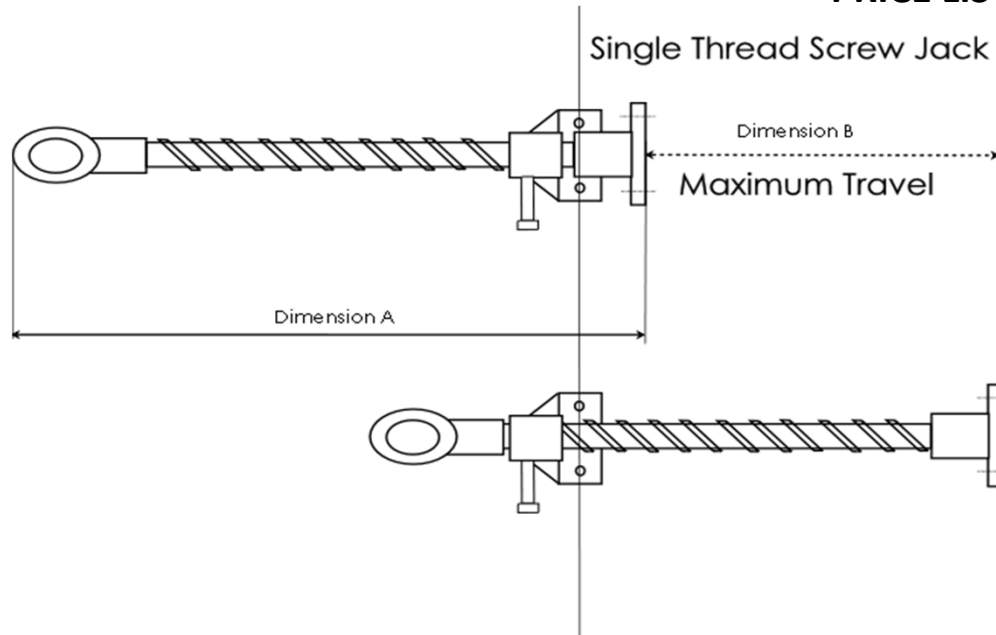

PRICE LIST 2012

Single Thread Screwjacks		Dimensions in mm			Price & Finish	
Code	Description	A	B Travel	Thread Length	Brass	Chrome
SST710-150	Single Thread Screwjack - 150mm	210	105	150	£16.50	£19.50
SST710-200	Single Thread Screwjack - 200mm	265	160	200	£18.50	£21.50
SST710-250	Single Thread Screwjack - 250mm	320	215	250	£20.50	£23.50
SST710-300	Single Thread Screwjack - 300mm	360	255	300	£22.50	£25.50
SST710-450	Single Thread Screwjack - 450mm	510	405	450	£36.50	£39.50

PRICE LIST 2012

Telescopic Screwjacks		Dimensions in mm			Price & Finish	
Code	Description	A	A1	B	Brass	Chrome
ST706-350-SB	Telescopic Screwjack Long - Small Bracket	258	413	310	£19.00	£21.00
ST706-150-SB	Telescopic Screwjack Short - Small Bracket	177	260	166	£14.00	£16.00

Telescopic Screwjacks		Dimensions in mm			Price & Finish	
Code	Description	A	A1	B	Brass	Chrome
ST706-350-LB	Telescopic Screwjack Long -Large Bracket	258	413	310	£20.00	£22.00
ST706-150-LB	Telescopic Screwjack Short -Large Bracket	177	260	166	£16.00	£18.00

PRICE LIST 2012

Telescopic Screwjacks Handle Style		Dimensions in mm			Price & Finish	
Code	Description	A	A1	B	Brass	Chrome
ST707-350-SB	Handle Style Telescopic Screwjack -Long	276	433	315	£24.00	£26.00
ST707-150-SB	Handle Style Telescopic Screwjack - Short	190	275	170	£19.00	£21.00