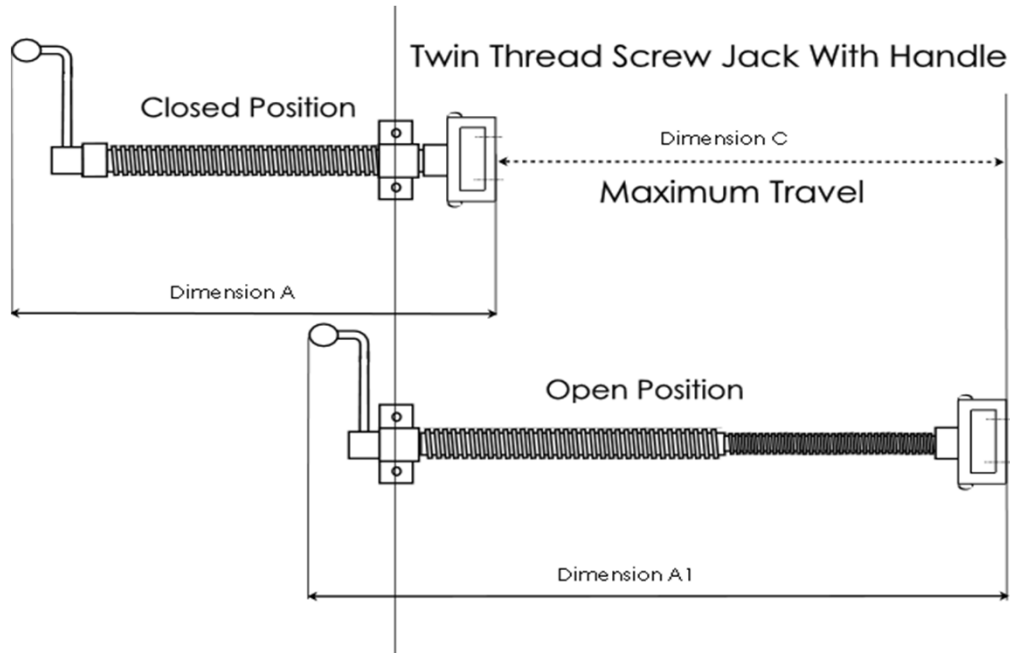

PRICE LIST 2012

Telescopic Screwjacks Handle Style		Dimensions in mm			Price & Finish	
Code	Description	A	A1	B	Brass	Chrome
ST707-350-SB	Handle Style Telescopic Screwjack -Long	276	433	315	£24.00	£26.00
ST707-150-SB	Handle Style Telescopic Screwjack - Short	190	275	170	£19.00	£21.00