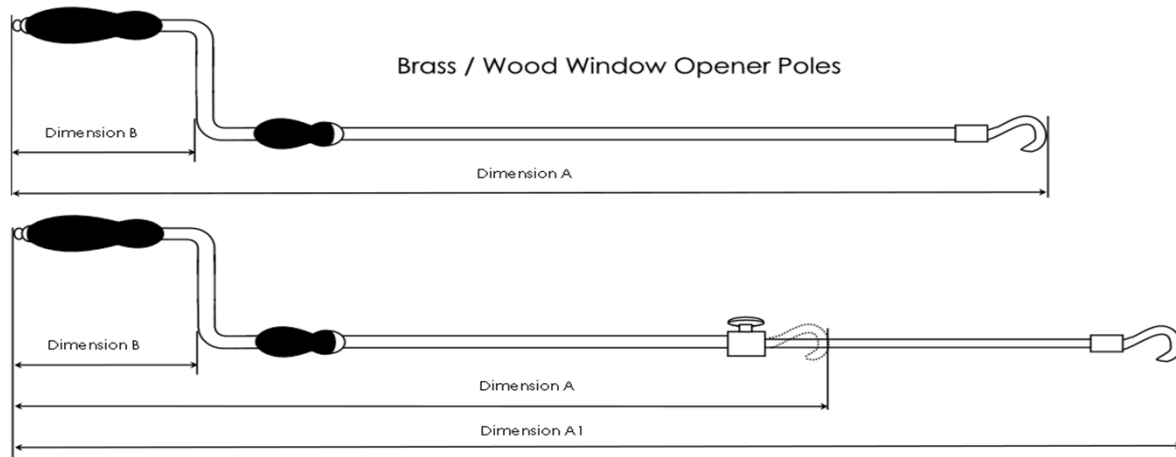

PRICE LIST 2012

Telescopic Screwjacks Handle Style		Dimensions in mm			Price & Finish	
Code	Description	A	A1	B	Brass	Chrome
ST707-350-SB	Handle Style Telescopic Screwjack -Long	276	433	315	£24.00	£26.00
ST707-150-SB	Handle Style Telescopic Screwjack - Short	190	275	170	£19.00	£21.00

PRICE LIST 2012

Winder Poles - Aluminium		Dimensions in mm			Price & Finish	
Code	Description	A		B	Gold	Satin
WP311-1m	1mtr Aluminium Winding Pole	1100		90	£ 20.00	£ 18.00
WP311-1.5m	1.5mtr Aluminium Winding Pole	1630		90	£ 25.00	£ 23.00
WP311-2m	2mtr Aluminium Winding Pole	2060		90	£ 30.00	£ 28.00
Adjustable Pole						
Code	Description	A	A1	B	Gold	Satin
WPAZ307-T	1.75-3mtr Telescopic Aluminium Winding Pole	1690	2915	90	£ 36.00	£ 34.00

PRICE LIST 2012

Winder Poles - Brass & Chrome		Dimensions in mm			Price & Finish	
Code	Description	A		B	Brass	Chrome
WP-309-1m	1mtr Winding Pole	1180		145	£ 22.00	£ 24.00
WP-309-1.5m	1.5mtr Winding Pole	1660		145	£ 28.00	£ 32.00
WP-309-1.8m	1.8mtr Winding Pole	1950		145	£ 34.00	£ 36.00
WP-309-2.1m	2.1mtr Winding Pole	2150		145	£ 38.00	£ 42.00
WP-309-2.4m	2.4mtr Winding Pole	2600		145	£ 42.00	£ 46.00
Adjustable Pole						
Code	Description	A	A1	B	Brass	Chrome
WP310-1.75-3	1.75 - 3mtr Winding Pole	1760	3030	145	£ 49.00	£ 56.00