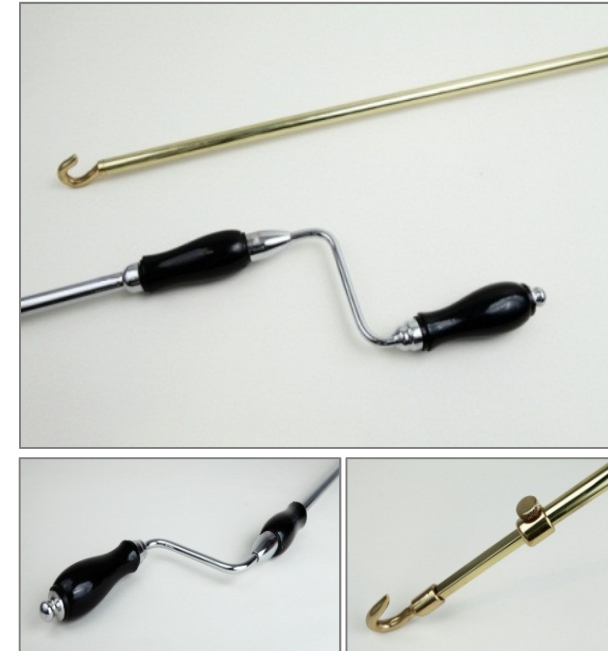

Telescopic Screwjacks		Dimensions in mm			Price & Finish	
Code	Description	A	A1	B	Brass	Chrome
ST706-350-LB	Telescopic Screwjack Long -Large Bracket	258	413	310	£20.00	£22.00
ST706-150-LB	Telescopic Screwjack Short -Large Bracket	177	260	166	£16.00	£18.00

PRICE LIST 2012

Telescopic Screwjacks Handle Style		Dimensions in mm			Price & Finish	
Code	Description	A	A1	B	Brass	Chrome
ST707-350-SB	Handle Style Telescopic Screwjack -Long	276	433	315	£24.00	£26.00
ST707-150-SB	Handle Style Telescopic Screwjack - Short	190	275	170	£19.00	£21.00

PRICE LIST 2012

Winder Poles - Aluminium		Dimensions in mm			Price & Finish	
Code	Description	A		B	Gold	Satin
WP311-1m	1mtr Aluminium Winding Pole	1100		90	£ 20.00	£ 18.00
WP311-1.5m	1.5mtr Aluminium Winding Pole	1630		90	£ 25.00	£ 23.00
WP311-2m	2mtr Aluminium Winding Pole	2060		90	£ 30.00	£ 28.00
Adjustable Pole						
Code	Description	A	A1	B	Gold	Satin
WPAZ307-T	1.75-3mtr Telescopic Aluminium Winding Pole	1690	2915	90	£ 36.00	£ 34.00

PRICE LIST 2012

Winder Poles - Brass & Chrome		Dimensions in mm			Price & Finish	
Code	Description	A		B	Brass	Chrome
WP-309-1m	1mtr Winding Pole	1180		145	£ 22.00	£ 24.00
WP-309-1.5m	1.5mtr Winding Pole	1660		145	£ 28.00	£ 32.00
WP-309-1.8m	1.8mtr Winding Pole	1950		145	£ 34.00	£ 36.00
WP-309-2.1m	2.1mtr Winding Pole	2150		145	£ 38.00	£ 42.00
WP-309-2.4m	2.4mtr Winding Pole	2600		145	£ 42.00	£ 46.00
Adjustable Pole						
Code	Description	A	A1	B	Brass	Chrome
WP310-1.75-3	1.75 - 3mtr Winding Pole	1760	3030	145	£ 49.00	£ 56.00