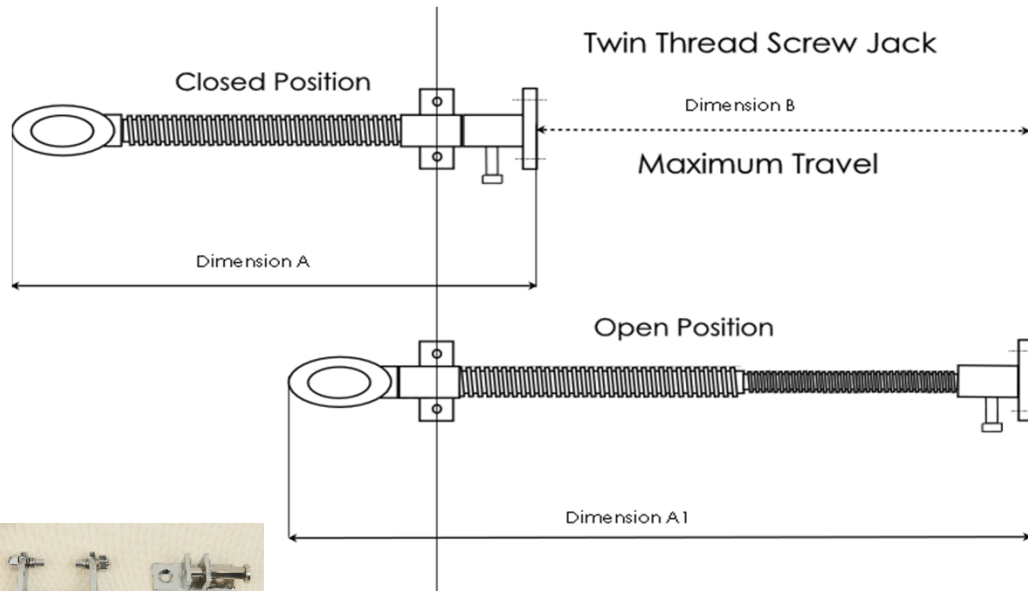

PRICE LIST 2012

Single Thread Screwjacks		Dimensions in mm			Price & Finish	
Code	Description	A	B Travel	Thread Length	Brass	Chrome
SST710-150	Single Thread Screwjack - 150mm	210	105	150	£16.50	£19.50
SST710-200	Single Thread Screwjack - 200mm	265	160	200	£18.50	£21.50
SST710-250	Single Thread Screwjack - 250mm	320	215	250	£20.50	£23.50
SST710-300	Single Thread Screwjack - 300mm	360	255	300	£22.50	£25.50
SST710-450	Single Thread Screwjack - 450mm	510	405	450	£36.50	£39.50

PRICE LIST 2012

Telescopic Screwjacks		Dimensions in mm			Price & Finish	
Code	Description	A	A1	B	Brass	Chrome
ST706-350-SB	Telescopic Screwjack Long - Small Bracket	258	413	310	£19.00	£21.00
ST706-150-SB	Telescopic Screwjack Short - Small Bracket	177	260	166	£14.00	£16.00

Telescopic Screwjacks		Dimensions in mm			Price & Finish	
Code	Description	A	A1	B	Brass	Chrome
ST706-350-LB	Telescopic Screwjack Long -Large Bracket	258	413	310	£20.00	£22.00
ST706-150-LB	Telescopic Screwjack Short -Large Bracket	177	260	166	£16.00	£18.00

PRICE LIST 2012

Telescopic Screwjacks Handle Style		Dimensions in mm			Price & Finish	
Code	Description	A	A1	B	Brass	Chrome
ST707-350-SB	Handle Style Telescopic Screwjack -Long	276	433	315	£24.00	£26.00
ST707-150-SB	Handle Style Telescopic Screwjack - Short	190	275	170	£19.00	£21.00