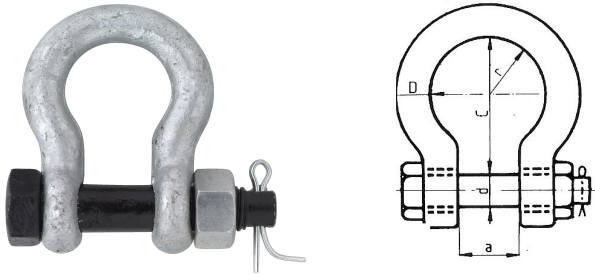

Safety Pin Shackles

In accordance with U.S. Fed. Spec. RR-C-271
Type IV

Bow Type. Class 6.

Stock Code	WLL kg	Body dia. mm	Pin dia. mm	a mm	c mm	r mm	Weight kg
BS050E	500	6	8	13	28.5	10	0.06
BS075E	750	8	10	14	31	10.5	0.10
BS100E	1000	10	11	17	37	13	0.16
BS150E	1500	11	13	18	43	14.5	0.20
BS200E	2000	13	16	21	48	16.5	0.35
BS325E	3250	16	19	27	60	21.5	0.76
BS475E	4750	19	22	32	71	25.5	1.23
BS650E	6500	22	25	37	84	29	1.79
BS850E	8500	25	28	43	95	34	2.77
BS950E	9500	28	32	46	108	37	3.75
BS1200E	12000	32	35	51	119	41	5.31
BS1350E	13500	35	38	57	132	45	6.97
BS1700E	17000	38	41	60	146	49	9.43
BS2500E	25000	45	50	73	178	63.5	15.38
BS3500E	35000	50	57	83	197	73	23.70
BS5500E	55000	65	70	105	260	90	40.00
BS8500E	85000	75	80	127	330	95	61.00
OTHER SIZES AVAILABLE ON REQUEST