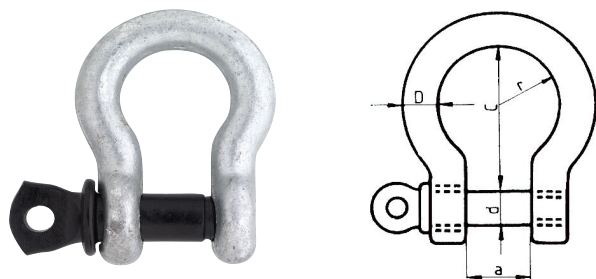

Brindley

Shackles

Black Pin[®]
U.S. Fed. Spec.
RR-C-271

■ Screw Pin Shackles

In accordance with U.S. Fed. Spec. RR-C-271
Type IV

Bow Type. Class 1.

| Stock Code | WLL kg | Body dia. mm | Pin dia. mm | a mm | c mm | r mm | Weight kg |
|------------|--------|--------------|-------------|------|------|------|-----------|
| BS033A | 330 | 5 | 6 | 10 | 22 | 8 | 0.02 |
| BS050A | 500 | 6 | 8 | 13 | 28.5 | 10 | 0.05 |
| BS075A | 750 | 8 | 10 | 14 | 31 | 10.5 | 0.08 |
| BS100A | 1000 | 10 | 11 | 17 | 37 | 13 | 0.14 |
| BS150A | 1500 | 11 | 13 | 18 | 43 | 14.5 | 0.17 |
| BS200A | 2000 | 13 | 16 | 21 | 48 | 16.5 | 0.28 |
| BS325A | 3250 | 16 | 19 | 27 | 60 | 21.5 | 0.62 |
| BS475A | 4750 | 19 | 22 | 32 | 71 | 25.5 | 1.02 |
| BS650A | 6500 | 22 | 25 | 37 | 84 | 29 | 1.53 |
| BS850A | 8500 | 25 | 28 | 43 | 95 | 34 | 2.41 |
| BS950A | 9500 | 28 | 32 | 46 | 108 | 37 | 3.08 |
| BS1200A | 12000 | 32 | 35 | 51 | 119 | 41 | 4.30 |
| BS1350A | 13500 | 35 | 38 | 57 | 132 | 45 | 6.01 |
| BS1700A | 17000 | 38 | 41 | 60 | 146 | 49 | 8.02 |
| BS2500A | 25000 | 45 | 50 | 73 | 178 | 63.5 | 13.78 |
| BS3500A | 35000 | 50 | 57 | 83 | 197 | 73 | 20.41 |