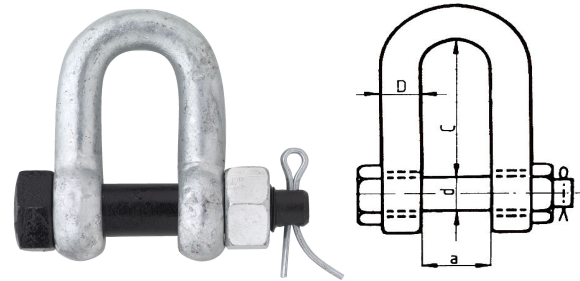

D Type. Class 7.

Stock Code	WLL kg	Body dia. mm	Pin dia. mm	a mm	c mm	Weight kg
DS050E	500	6	8	13	22	0.06
DS075E	750	8	10	14	26	0.09
DS100E	1000	10	11	17	32	0.13
DS150E	1500	11	13	18	36.5	0.21
DS200E	2000	13	16	21	41.5	0.34
DS325E	3250	16	19	27	51	0.66
DS475E	4750	19	22	32	60.5	1.14
DS650E	6500	22	25	37	71.5	1.74
DS850E	8500	25	28	43	81	2.51
DS950E	9500	28	32	46	90	3.44
DS1200E	12000	32	35	51	100	4.90
DS1350E	13500	35	38	57	111	6.23
DS1700E	17000	38	41	60	122	8.39
DS2500E	25000	45	50	73	146	14.24
DS3500E	35000	50	57	83	172	21.20
OTHER SIZES AVAILABLE ON REQUEST						

All shackle pins and bodies are galvanized. Pins finished with black paint.