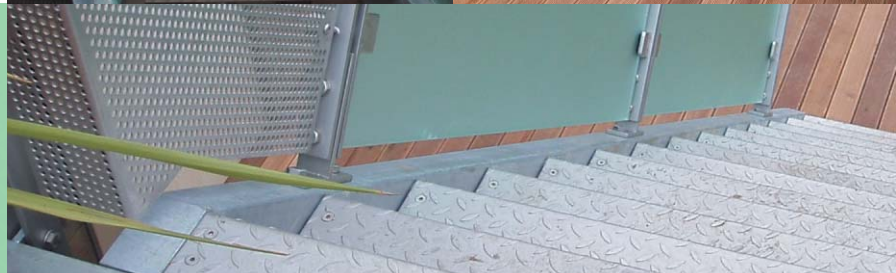

Dodman Limited

Dodman Architectural Metalwork

Dodman Limited has an enviable reputation as a manufacturer of Architectural Metalwork for both commercial and domestic applications.

Operating from our purpose built Fabrication Workshop in King's Lynn, we have a proven reputation for quality, craftsmanship, reliability and the ability to undertake contracts of any size.

Our in-house team of experienced craftsmen provide a complete solution from design through to installation, with an ongoing after sales support.

All products are bespoke and are available in stainless steel, aluminium, mild steel - with a variety of finishes including shot blasting, galvanising, powder coating and painting.

Our product range includes: -

- **STAIRWAYS,**
- **BALUSTRADES,**
- **HAND RAILS**
- **GATES.**

ENGINEERING EXCELLENCE & INNOVATION FOR ARCHITECTURE

The policy of Dodman Limited is one of constant improvement and therefore we reserve the right to alter or change the details of the unit without prior notice.

Dodman Limited

North Lynn Industrial Estate King's Lynn Norfolk PE30 2ND England

Telephone: +44 (0) 1553 774755
Fax: +44 (0) 1553 772227

E-Mail: Sales@dodman.ltd.uk
Website: www.dodman.ltd.uk