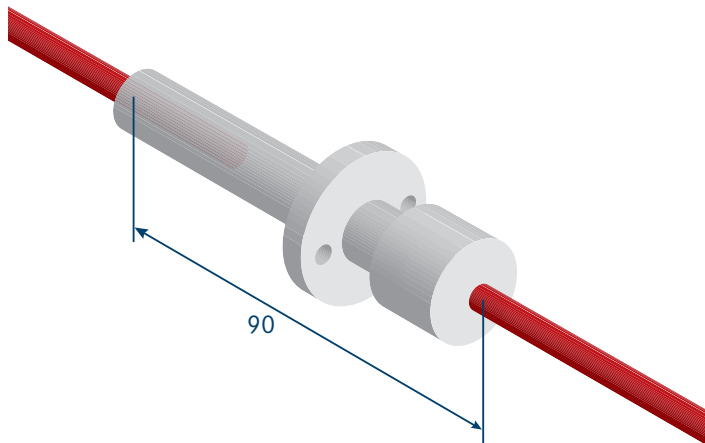

30kV HV Connectors

Specification Summary

Housing Material	PTFE
Contact Terminal	4mm diameter gold plated spring contact
High Voltage Wire	TV-40 22AWG 40kV HV cable

30kV High Voltage Receptacle

30kV High Voltage Plug