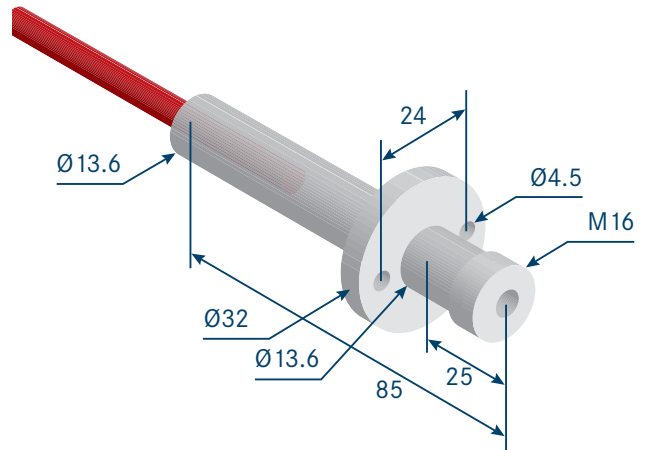

30kV HV Connectors

Specification Summary

Housing Material	PTFE
Contact Terminal	4mm diameter gold plated spring contact
High Voltage Wire	TV-40 22AWG 40kV HV cable

30kV High Voltage Receptacle

30kV High Voltage Plug