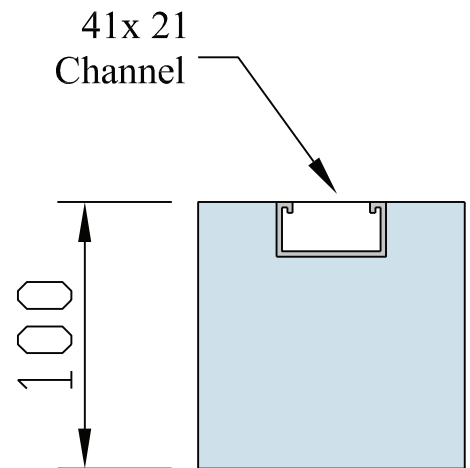

BD SUPPORT FOOT
(L)250MM X (W)100MM X (H)100MM

PLAN

ELEVATION

SIDE

This drawing remains the property of Roof Runner and is loaned on condition that it is not reproduced, copied or loaned to any third party, in part or whole, without our expressed permission.