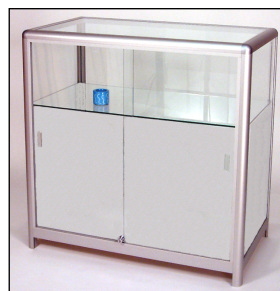

HDS British built quality

STANDARD FEATURES:

- Satin Silver Frame
- Toughened Safety Glass
- White Melamine Base Panels
- Locking Glass Doors
- Adjustable Glass Shelves
- Adjustable Base Feet
- Supplied Fully Assembled

www.showcasesdirect.net

SC1 CORNER COUNTER CASE
500W x 500D x 900H **£359.00**

SC2 WALL SHOWCASE
1000W x 200D x 900H **£438.00**

SC3 TABLE SHOWCASE
1000W x 500D x 900H **£384.00**

SC4 COUNTER SHOWCASE
1000W x 500D x 900H **£486.00**

SC5 TOWER SHOWCASE
500W x 500D x 1800H **£465.00**

SC6 WIDE TOWER SHOWCASE
1000W x 500D x 1800H **£659.00**

SC7 COUNTER SHOWCASE
With cupboard
1000W x 500D x 900H **£532.00**

SC8 WIDE TOWER SHOWCASE
With cupboard
1000W x 500D x 1800H **£693.00**