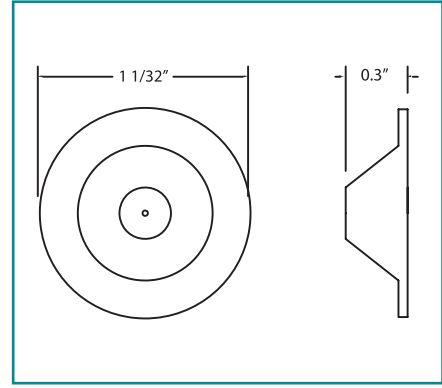

Shower High Pressure Cleaning Nozzles

Solid Stream Shower

Material	Part #
316 Stainless Steel	S-SHWR40*
Ruby	R-SHWR40*

*Represents an Orifice Size of .040"
Other sizes are available on request

Solid Stream Shower Nozzle with Integral O-Ring

Material	Part #
316 Stainless Steel	S-SHWR40A*
Ruby	R-SHWR40A*

*Represents an Orifice Size of .040"
Other sizes are available on request

Needle Nozzles

Material	Part #
316 Stainless Steel	S-NDL40*
Ceramic	C-NDL40*
Ruby	R-NDL40*

*Represents an Orifice Size of .040"
Other sizes are available on request

Needle Nozzles with Integral O-Ring

Material	Part #
316 Stainless Steel	S-NDL40A*
Ruby	R-NDL40A*

*Represents an Orifice Size of .040"
Other sizes are available on request