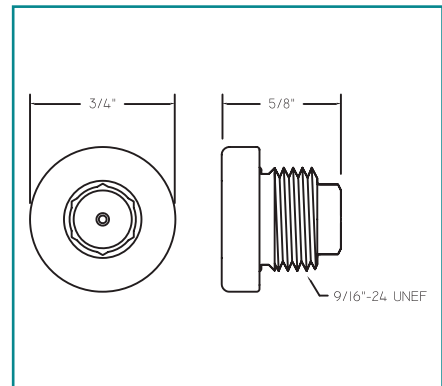

Shower High Pressure Cleaning Nozzles

Solid Stream Shower

Material	Part #
316 Stainless Steel	S-SHWR40*
Ruby	R-SHWR40*

*Represents an Orifice Size of .040"
Other sizes are available on request

Solid Stream Shower Nozzle with Integral O-Ring

Material	Part #
316 Stainless Steel	S-SHWR40A*
Ruby	R-SHWR40A*

*Represents an Orifice Size of .040"
Other sizes are available on request

Needle Nozzles

Material	Part #
316 Stainless Steel	S-NDL40*
Ceramic	C-NDL40*
Ruby	R-NDL40*

*Represents an Orifice Size of .040"
Other sizes are available on request

Needle Nozzles with Integral O-Ring

Material	Part #
316 Stainless Steel	S-NDL40A*
Ruby	R-NDL40A*

*Represents an Orifice Size of .040"
Other sizes are available on request