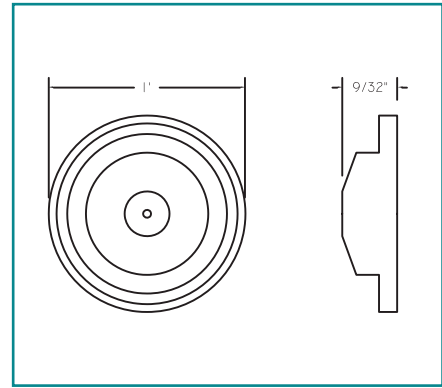

Shower High Pressure Cleaning Nozzles

Solid Stream Shower

Material	Part #
316 Stainless Steel	S-SHWR40*
Ruby	R-SHWR40*

*Represents an Orifice Size of .040"
Other sizes are available on request

Solid Stream Shower Nozzle with Integral O-Ring

Material	Part #
316 Stainless Steel	S-SHWR40A*
Ruby	R-SHWR40A*

*Represents an Orifice Size of .040"
Other sizes are available on request

Needle Nozzles

Material	Part #
316 Stainless Steel	S-NDL40*
Ceramic	C-NDL40*
Ruby	R-NDL40*

*Represents an Orifice Size of .040"
Other sizes are available on request

Needle Nozzles with Integral O-Ring

Material	Part #
316 Stainless Steel	S-NDL40A*
Ruby	R-NDL40A*

*Represents an Orifice Size of .040"
Other sizes are available on request