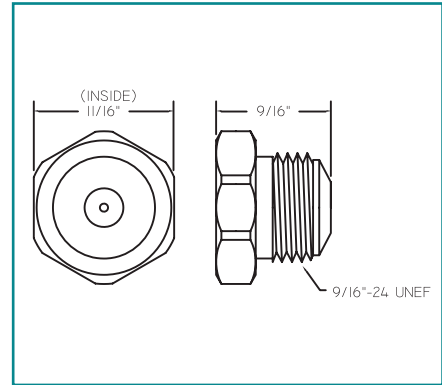

Shower High Pressure Cleaning Nozzles

Solid Stream Shower

Material	Part #
316 Stainless Steel	S-SHWR40*
Ruby	R-SHWR40*

*Represents an Orifice Size of .040"
Other sizes are available on request

Solid Stream Shower Nozzle with Integral O-Ring

Material	Part #
316 Stainless Steel	S-SHWR40A*
Ruby	R-SHWR40A*

*Represents an Orifice Size of .040"
Other sizes are available on request

Needle Nozzles

Material	Part #
316 Stainless Steel	S-NDL40*
Ceramic	C-NDL40*
Ruby	R-NDL40*

*Represents an Orifice Size of .040"
Other sizes are available on request

Needle Nozzles with Integral O-Ring

Material	Part #
316 Stainless Steel	S-NDL40A*
Ruby	R-NDL40A*

*Represents an Orifice Size of .040"
Other sizes are available on request