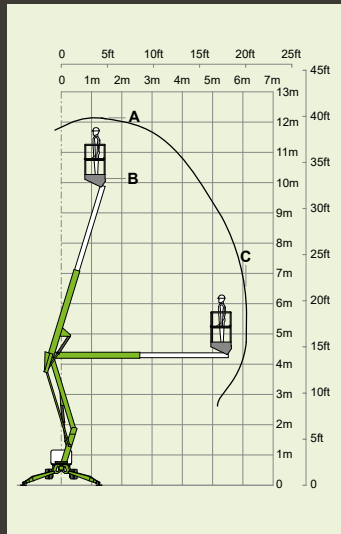

1.9m
6ft 3in

1.1m
3ft 7in

3.55m
11ft 8in

3.95m
13ft

1.6km/h
1mph

60%
31°

nifty TD150T

14.7m
48ft 6in
(A)