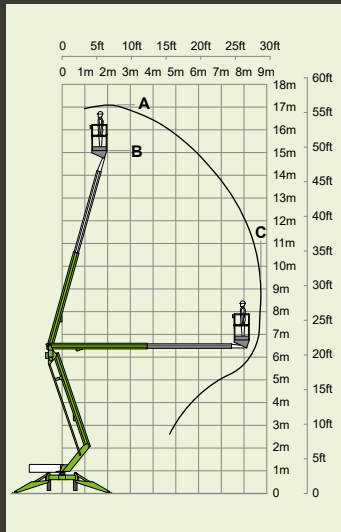

5.47m
17ft 11in

6.62m
22ft

6km/h
3.7mph

3.89m
12ft 9in

45%
24°

 Hybrid²

nifty HR28 4x4

	28m 92ft (A)		26m 85ft 6in (B)		19m 62ft (C)		14650kg 32300lbs
	280kg 620lbs		150°		180°		2.4m x 0.9m 7ft 10in x 2ft 11in
	2.7m 8ft 10in		2.49m 8ft 2in		7.3m 23ft 11in		9.28m 30ft 5in
	4.7km/h 3mph		5.9m 19ft 4in		40% 22°		Hybrid ²

nifty SD170 4x4

17.1m
56ft
(A)

15.1m
49ft 6in
(B)

8.7m
28ft 6in
(C)

2750kg
6060lbs

200kg
440lbs

9%
5°

1.1m x 0.65m
3ft 7in x 2ft 2in

2.2m
7ft 3in

1.6m
5ft 3in

4.4m
14ft 5in

5.6m
18ft 4in

8.3km/h
5.2mph

5.95m
19ft 6in

30%
17°

 **Bi-Energy**

nifty SD210 4x4x4

21.3m
70ft
(A)

19.3m
63ft 6in
(B)

12.8m
42ft
(C)

3950kg
8700lbs

225kg
500lbs

150°

100°