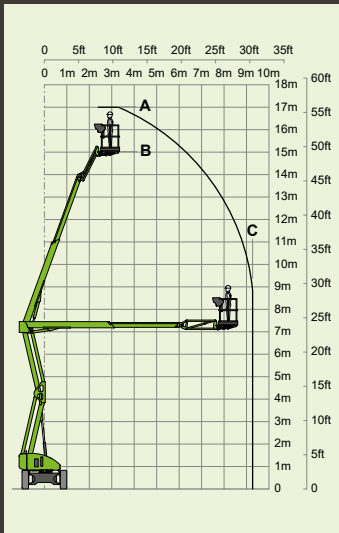

4%
2.1°

1.1m x 0.65m
3ft 7in x 2ft 2in

1.9m
6ft 3in

1.1m
3ft 7in

1.5m
4ft 11in

2.7m
8ft 10in

5.75m
18ft 10in

Bi-Energy
D P + -

6km/h
3.7mph

3.7m
12ft 2in

45%
24°

 Hybrid²

nifty HR21E

20.8m
68ft 6in
(A)

18.8m
62ft
(B)

13m
42ft 8in
(C)