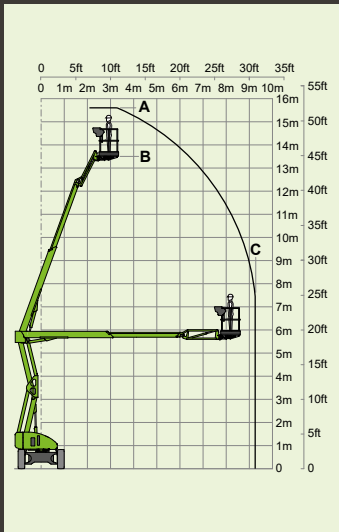

4%
2.1°

1.1m x 0.65m
3ft 7in x 2ft 2in

1.9m
6ft 3in

1.1m
3ft 7in

1.5m
4ft 11in

2.7m
8ft 10in

5.75m
18ft 10in

Bi-Energy
D P + -

nifty HR15 4x4

15.7m
51ft 6in
(A)

13.7m
45ft
(B)

9.4m
31ft
(C)

4500kg*/4800kg
9920lbs*/10580lbs

225kg
500lbs

150°

180°

1.8m x 0.85m
5ft 11in x 2ft 9in

2.1m
6ft 11in

2m
6ft 7in

4.8m
15ft 9in

6.35m
20ft 10in

6km/h
3.7mph

3.7m
12ft 2in

45%
24°

D*Hybrid²

nifty HR17N

17m
56ft
(A)

15m
49ft 6in
(B)

9.7m
32ft
(C)

7780kg*/7650kg
17155lbs*/16870lbs

225kg
500lbs

150°