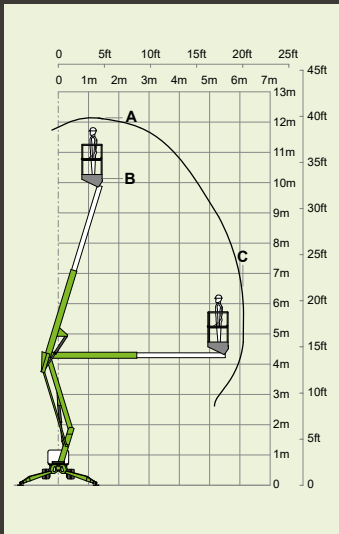

18%
10°

nifty TD120TN

12.2m
40ft
(A)

10.2m
33ft 6in
(B)

6.1m
20ft
(C)

1890kg
4170lbs

200kg
440lbs

13%
7.2°

1.1m x 0.65m
3ft 7in x 2ft 2in

1.95m
6ft 5in

0.8m
2ft 7in

1.15m
3ft 8in

3m
9ft 10in

4m
13ft 1in

1.6km/h
1mph

60%
31°