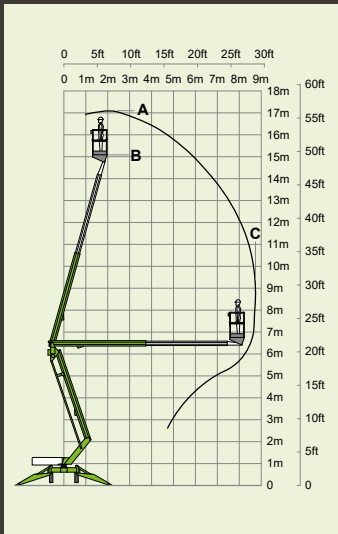

4%
2.1°

1.1m x 0.65m
3ft 7in x 2ft 2in

1.9m
6ft 3in

1.1m
3ft 7in

1.5m
4ft 11in

2.7m
8ft 10in

5.75m
18ft 10in

Bi-Energy
D P + -

12.7m
42ft
(B)

7.55m
25ft
(C)

1775kg
3915lbs

225kg
500lbs

23%
13°

1.4m x 0.7m
4ft 7in x 2ft 4in

2m
6ft 7in

1.6m
5ft 3in

200kg
440lbs

14%
8°

1.1m x 0.65m
3ft 7in x 2ft 2in

2.15m
7ft

1.65m
5ft 5in

4.4m
14ft 5in

6.2m
20ft 4in

Bi-Energy

nifty 210

21m
69ft
(A)

19m
62ft 6in
(B)

12m
39ft 6in
(C)

3495kg
7700lbs

225kg
500lbs

14%
8°

100°