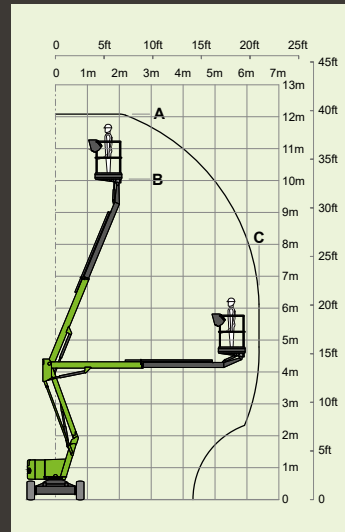

nifty HR12LE

12.1m
39ft 6in
(A)

10.1m
33ft
(B)

6.4m
21ft
(C)

2540kg
5600lbs

200kg
440lbs

1.2m x 0.85m
3ft 11in x 2ft 9in

1.98m
6ft 6in

1.79m
5ft 11in

3.97m
13ft

6km/h
3.7mph

3.63m
11ft 11in

25%
14°

All-Electric