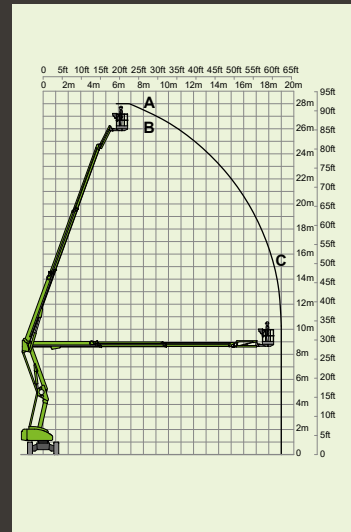

5.47m
17ft 11in

6.62m
22ft

6km/h
3.7mph

3.89m
12ft 9in

45%
24°

 Hybrid²

nifty HR28 4x4

	28m 92ft (A)		26m 85ft 6in (B)		19m 62ft (C)		14650kg 32300lbs
	280kg 620lbs		150°		180°		2.4m x 0.9m 7ft 10in x 2ft 11in
	2.7m 8ft 10in		2.49m 8ft 2in		7.3m 23ft 11in		9.28m 30ft 5in
	4.7km/h 3mph		5.9m 19ft 4in		40% 22°		Hybrid ²

nifty SD170 4x4

17.1m
56ft
(A)

15.1m
49ft 6in
(B)

8.7m
28ft 6in
(C)

2750kg
6060lbs

200kg
440lbs

9%
5°

1.1m x 0.65m
3ft 7in x 2ft 2in