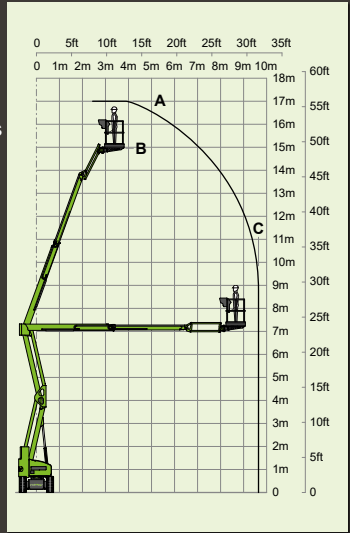

4%
2.1°

1.1m x 0.65m
3ft 7in x 2ft 2in

1.9m
6ft 3in

1.1m
3ft 7in

1.5m
4ft 11in

2.7m
8ft 10in

5.75m
18ft 10in

Bi-Energy
D P + -

D*Hybrid²

nifty HR17N

17m
56ft
(A)

15m
49ft 6in
(B)

9.7m
32ft
(C)

7780kg*/7650kg
17155lbs*/16870lbs

225kg
500lbs

150°

180°

1.5m x 0.8m
4ft 11in x 2ft 8in

1.99m
6ft 6in

1.5m
4ft 11in

4.93m
16ft 2in

6.4m
21ft

3.5km/h
2.2mph

3.5m
11ft 6in

25%
14°

All-^{*}Electric
Hybrid²

nifty HR17E

17.2m
56ft 6in
(A)

15.2m
50ft
(B)

9.4m
31ft
(C)

4970kg
10960lbs

225kg
500lbs