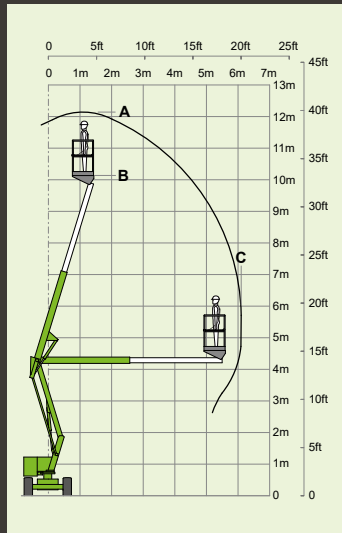

nifty HR12N

12.2m
40ft
(A)

10.2m
33ft 6in
(B)

6.1m
20ft
(C)

3435kg
7575lbs

200kg
440lbs

1.1m x 0.65m
3ft 7in x 2ft 2in

1.9m
6ft 3in

1.5m
4ft 11in

4.1m
13ft 5in

3.4km/h
2.1mph

4.2m
13ft 9in

25%
14°

Bi-Energy