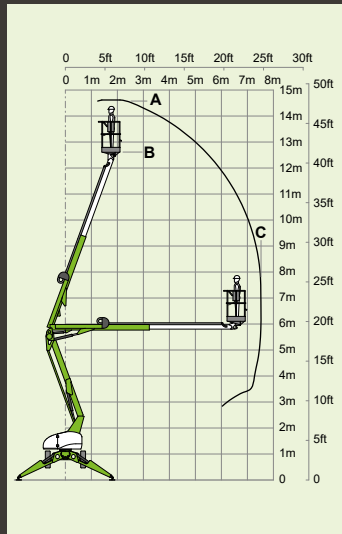

nifty 150T

14.7m
48ft 6in
(A)

12.7m
42ft
(B)

7.55m
25ft
(C)

1775kg
3915lbs

225kg
500lbs

23%
13°

1.4m x 0.7m
4ft 7in x 2ft 4in

2m
6ft 7in

1.6m
5ft 3in

3.8m
12ft 6in

5.55m
18ft 3in

Bi-Energy