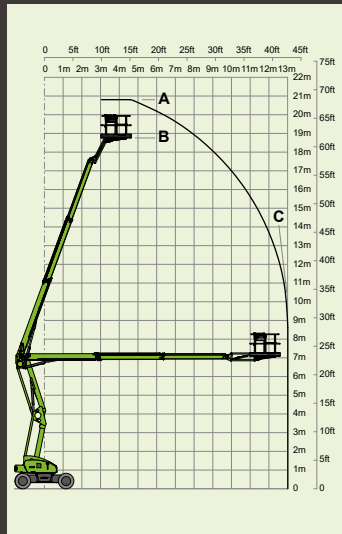

5.47m
17ft 11in

6.62m
22ft

6km/h
3.7mph

3.89m
12ft 9in

45%
24°

 Hybrid²

nifty HR28 4x4

	28m 92ft (A)		26m 85ft 6in (B)		19m 62ft (C)		14650kg 32300lbs
	280kg 620lbs		150°		180°		2.4m x 0.9m 7ft 10in x 2ft 11in
	2.7m 8ft 10in		2.49m 8ft 2in		7.3m 23ft 11in		9.28m 30ft 5in
	4.7km/h 3mph		5.9m 19ft 4in		40% 22°		Hybrid ²

nifty SD170 4x4

17.1m
56ft
(A)

15.1m
49ft 6in
(B)

8.7m
28ft 6in
(C)

2750kg
6060lbs

200kg
440lbs

9%
5°

1.1m x 0.65m
3ft 7in x 2ft 2in

nifty SD210 4x4x4

21.3m
70ft
(A)

19.3m
63ft 6in
(B)

12.8m
42ft
(C)

3950kg
8700lbs

225kg
500lbs

150°

100°