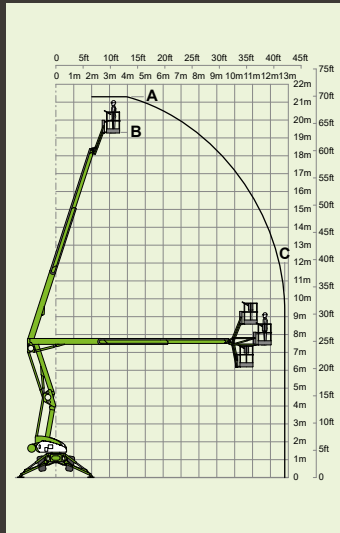

nifty SD170 4x4

17.1m
56ft
(A)

15.1m
49ft 6in
(B)

8.7m
28ft 6in
(C)

2750kg
6060lbs

200kg
440lbs

9%
5°

1.1m x 0.65m
3ft 7in x 2ft 2in

nifty SD210 4x4x4

21.3m
70ft
(A)

19.3m
63ft 6in
(B)

12.8m
42ft
(C)

3950kg
8700lbs

225kg
500lbs

150°

100°

1.8m x 0.85m
5ft 11in x 2ft 9in

2.25m
7ft 5in

2.05m
6ft 9in

4.2m
13ft 9in

6.15m
20ft 2in

9km/h
5.6mph

3.5m
11ft 6in

45%
24°

18%
10°

nifty TD120TN

12.2m
40ft
(A)

10.2m
33ft 6in
(B)

6.1m
20ft
(C)

1890kg
4170lbs

200kg
440lbs

13%
7.2°