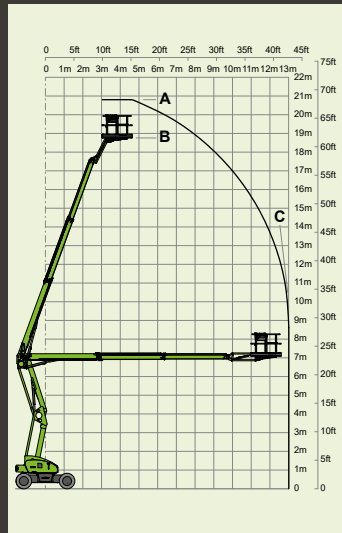

4%
2.1°

1.1m x 0.65m
3ft 7in x 2ft 2in

1.9m
6ft 3in

1.1m
3ft 7in

1.5m
4ft 11in

2.7m
8ft 10in

5.75m
18ft 10in

Bi-Energy
D P + -

6.62m
22ft

6km/h
3.7mph

3.89m
12ft 9in

25%
14°

All-Electric

nifty HR21 4x4

20.8m
68ft 6in
(A)

18.8m
62ft
(B)

5.47m
17ft 11in

6.62m
22ft

6km/h
3.7mph

3.89m
12ft 9in

45%
24°

 Hybrid²

nifty HR28 4x4

	28m 92ft (A)		26m 85ft 6in (B)		19m 62ft (C)		14650kg 32300lbs
	280kg 620lbs		150°		180°		2.4m x 0.9m 7ft 10in x 2ft 11in
	2.7m 8ft 10in		2.49m 8ft 2in		7.3m 23ft 11in		9.28m 30ft 5in
	4.7km/h 3mph		5.9m 19ft 4in		40% 22°		Hybrid ²