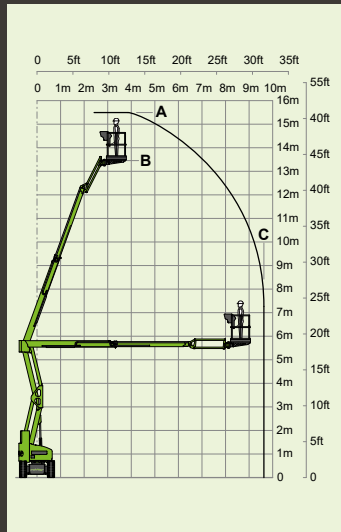

4%
2.1°

1.1m x 0.65m
3ft 7in x 2ft 2in

1.9m
6ft 3in

1.1m
3ft 7in

1.5m
4ft 11in

2.7m
8ft 10in

5.75m
18ft 10in

Bi-Energy
D P + -

13.5m
44ft
(B)

9.7m
32ft
(C)

7250kg
15980lbs

225kg
500lbs

150°

180°

1.5m x 0.8m
4ft 11in x 2ft 8in

1.99m
6ft 6in

1.5m
4ft 11in

4.93m
16ft 2in

6.4m
21ft

3.5km/h
2.2mph

3.5m
11ft 6in

25%
14°

All-Electric
Hybrid²

nifty HR15E

15.7m
51ft 6in
(A)

13.7m
45ft
(B)

9.4m
31ft
(C)

4680kg
10320lbs

225kg
500lbs

150°

180°

1.8m x 0.85m
5ft 11in x 2ft 9in