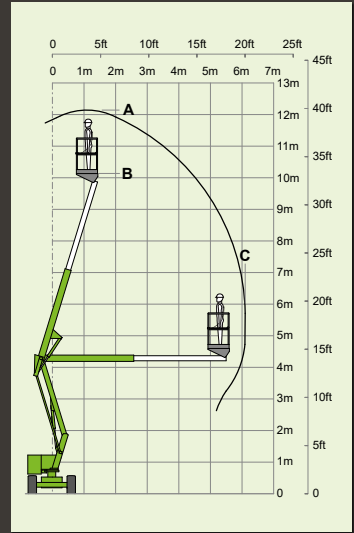

4%
2.1°

1.1m x 0.65m
3ft 7in x 2ft 2in

1.9m
6ft 3in

1.1m
3ft 7in

1.5m
4ft 11in

2.7m
8ft 10in

5.75m
18ft 10in

Bi-Energy
D P + -

12.2m
40ft
(A)

10.2m
33ft 6in
(B)

6.1m
20ft
(C)

3470kg
7650lbs

200kg
440lbs

1.1m x 0.65m
3ft 7in x 2ft 2in

1.95m
6ft 5in

1.6m
5ft 3in

4.1m
13ft 5in

3.7km/h
2.2mph

4.3m
14ft 1in

30%
17°

Bi-Energy

Niftylink

nifty HR15N

15.5m
51ft
(A)

13.5m
44ft
(B)

9.7m
32ft
(C)

7250kg
15980lbs

225kg
500lbs

150°

180°

1.5m x 0.8m
4ft 11in x 2ft 8in

1.99m
6ft 6in