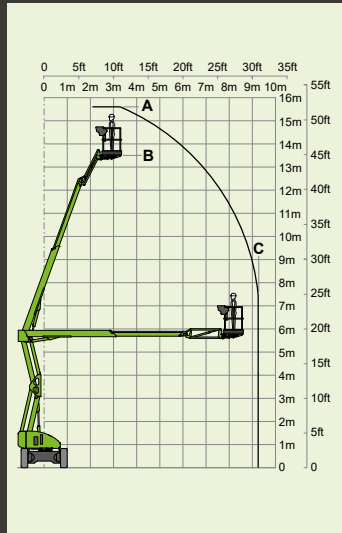

4%
2.1°

1.1m x 0.65m
3ft 7in x 2ft 2in

1.9m
6ft 3in

1.1m
3ft 7in

1.5m
4ft 11in

2.7m
8ft 10in

5.75m
18ft 10in

Bi-Energy
D P + -

15.7m
51ft 6in
(A)

13.7m
45ft
(B)

9.4m
31ft
(C)

4680kg
10320lbs

225kg
500lbs

150°

180°

1.8m x 0.85m
5ft 11in x 2ft 9in

2.1m
6ft 11in

2m
6ft 7in

4.8m
15ft 9in

6.35m
20ft 10in

6km/h
3.7mph

3.7m
12ft 2in

35%
19°

All-Electric

nifty HR15 4x4

15.7m
51ft 6in
(A)

13.7m
45ft
(B)

9.4m
31ft
(C)

4500kg*/4800kg
9920lbs*/10580lbs

225kg
500lbs

150°

180°