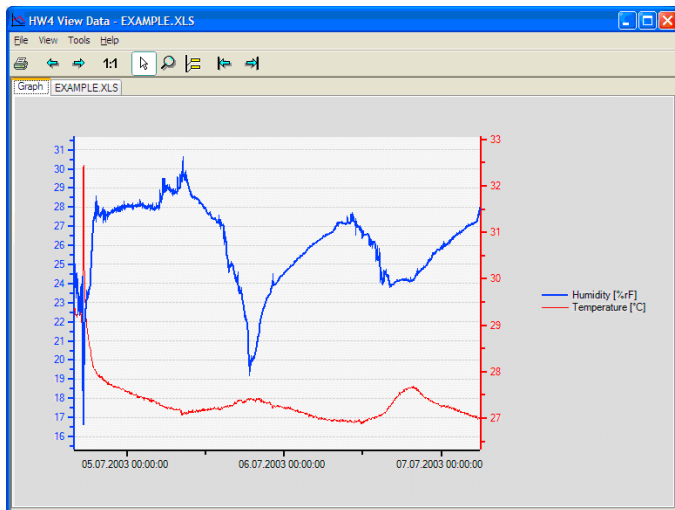

rotronic
MEASUREMENT SOLUTIONS

THE APPLICATIONS

Why you feel uncomfortable in certain climates?

People work more effectively in comfortable conditions. Equipment is more reliable when the climate is controlled. Sick days and accidents have been shown to be reduced when humidity and temperature are maintained within the comfort ranges (40...60 %rh and 20...25 °C).

The HygroWin is the perfect tool for the measurement of conditions in modern environments. It connects to your PC to provide a display of the current conditions and allows you to record data for later review. HygroWin can even convert the measured values into other humidity parameters such as dew point, wet bulb and moisture content.

Viewing measured values

Simple and user-friendly; HygroWin data is presented in both graphic and numerical forms, both for live and recorded data. Data can be stored on any PC drive, including network locations.

Technical data for the HygroWin

Measuring range	0...100 %rh / -40...+85 °C
Accuracy	± 2 %rh / ±0.3 K (@ 23 °C)
Cable length	3 m
Probe dimensions	D = 15 mm, L = 110 mm
Connection	USB
Power supply	Via USB cable