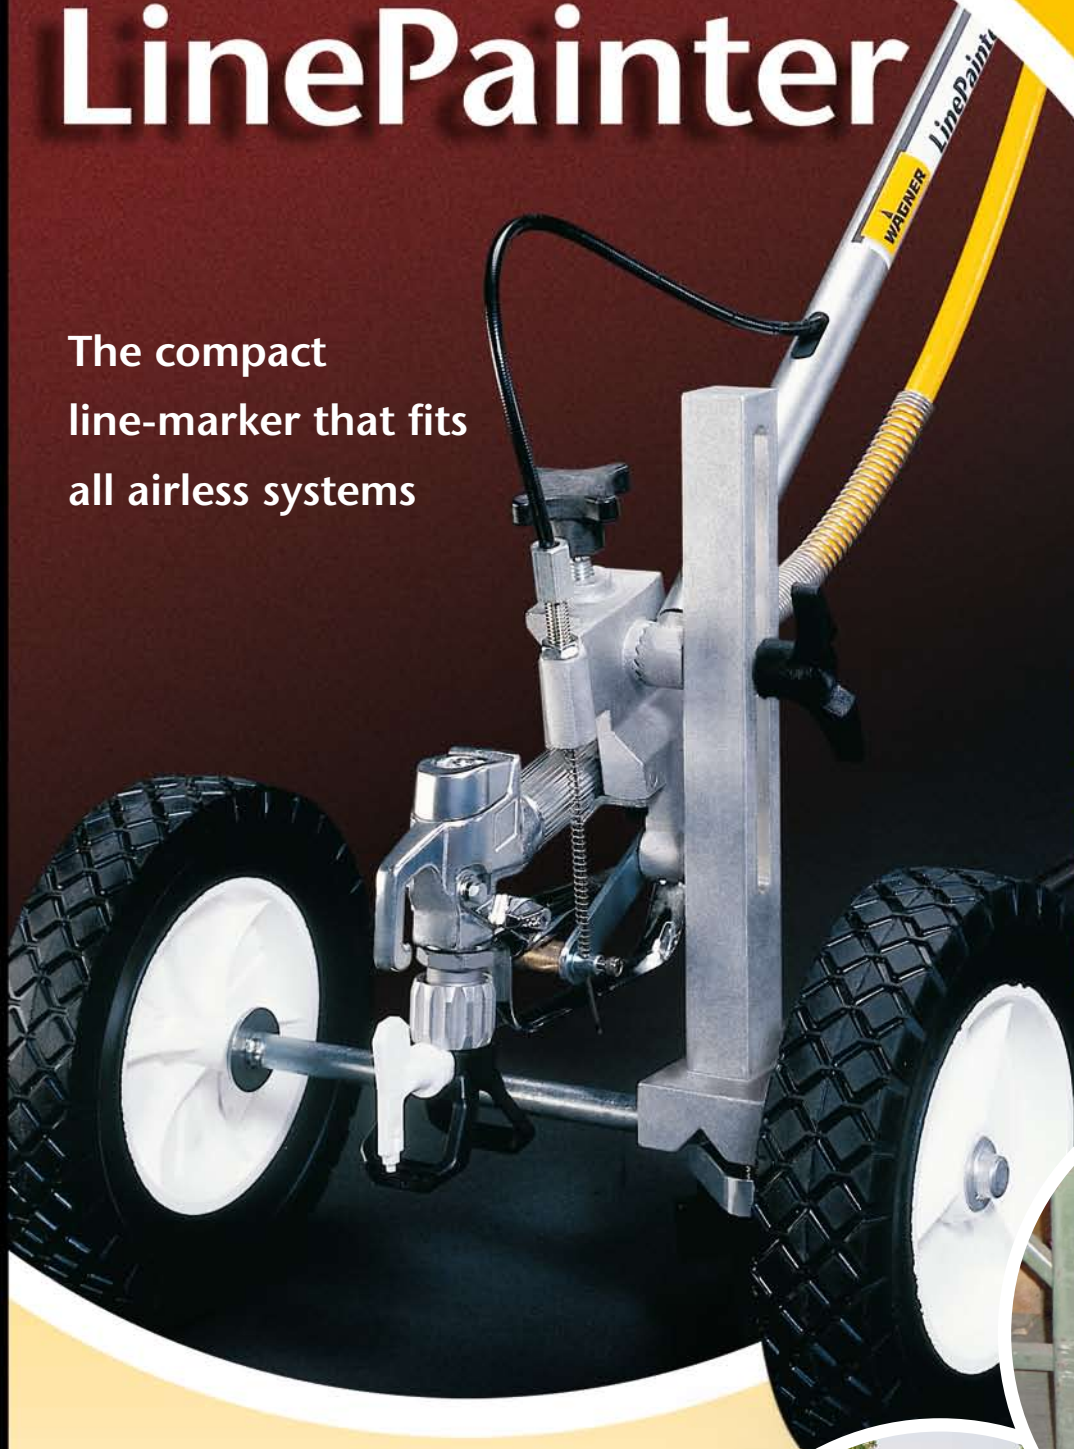

LinePainter

The compact
line-marker that fits
all airless systems

USER-FRIENDLY

PRECISE

FLEXIBLE

...indoors

...outdoors

WAGNER

LinePainter - Marking system

Marking

easily with Airless technique

The LinePainter can be connected to any airless system. Simply fix the airless gun (with TradeTip 2 Line Finish marking tip) onto the LinePainter and connect to the airless system through a high-pressure hose. Ideal for company and school parking areas, outdoor communal areas or exhibition and industrial buildings.

Direct trigger for the gun on the guide handle.

Handy and compact: ideal for use in tight working areas.

Flexible:

quickly modified in a few operations to mark radii, lines or narrow angles.

Precise:

The TradeTip 2 Line Finish nozzle was developed specifically for lining and marking work. With sharp edges and the uniform distribution of paint the LinePainter can be used with any airless gun. There is a choice of different line widths available.