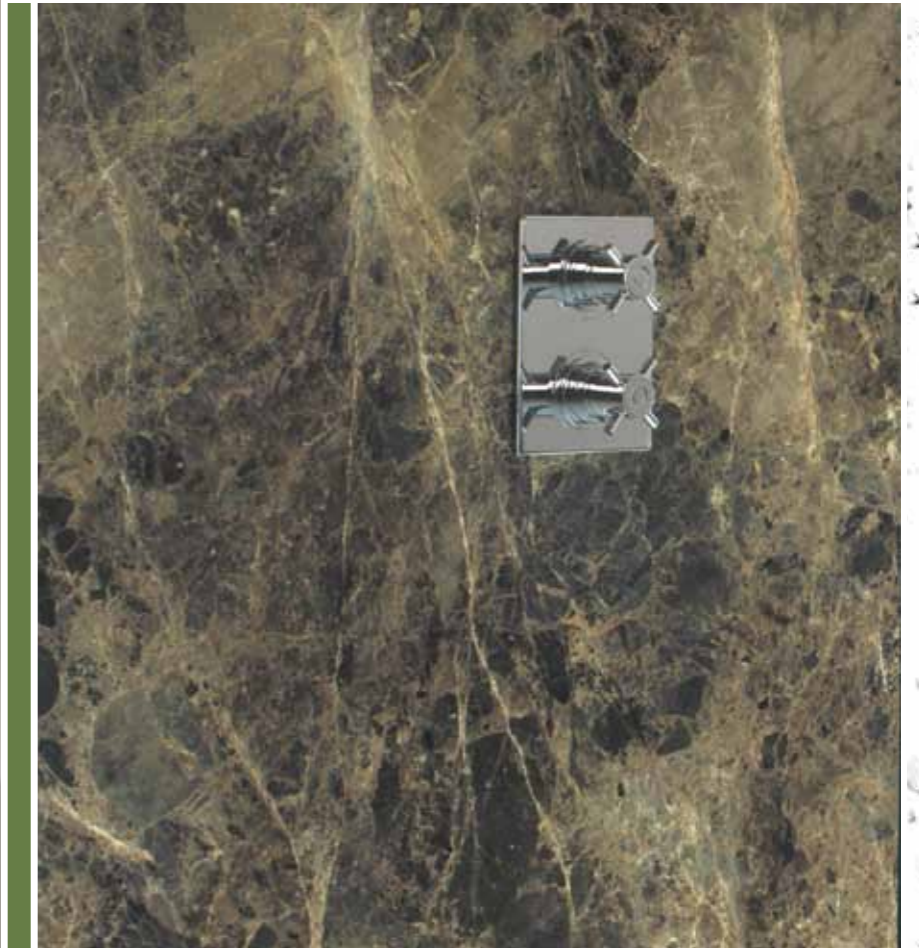

Breccia

Stylish waterproof panelling system

Showerwall is the ultimate versatile easy to fit waterproof panelling system, with a moisture resistant MDF core and surfaced in high pressure laminate, designed to deliver a smooth, watertight finish that's tough, hard-wearing, stain-resistant and totally hygienic.

Showerwall is beautiful and available in a wide range of colours, finishes and size specifications to suit every bathroom.

Scan for more information