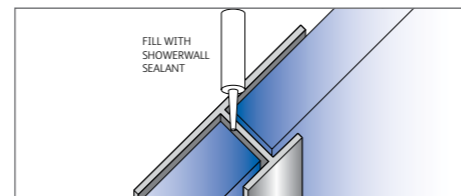

Showerwall Trims and Accessories

Trim colour options:

We recommend Showerwall's own brand of adhesive and sealants are used for the effective fitting of the product.

Internal corner 2450mm length. Used on all internal 90° corners. Seal with Showerwall sealant.