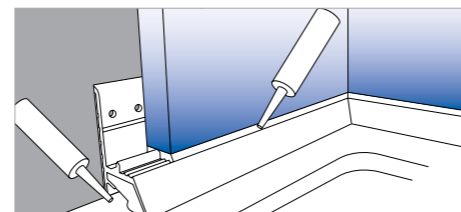

Showerwall Trims and Accessories

Trim colour options:

We recommend Showerwall's own brand of adhesive and sealants are used for the effective fitting of the product.

Internal corner 2450mm length. Used on all internal 90° corners. Seal with Showerwall sealant.

Joining and trim 2450mm length. Used to mount panels side by side. Seal with Showerwall sealant.

External corner 2450mm length. Used on all external 90° corners. Seal with Showerwall sealant.

End trims and Quadrant trims 2450mm length. Finishing end trims for square cut edge panels. Seal with Showerwall sealant.