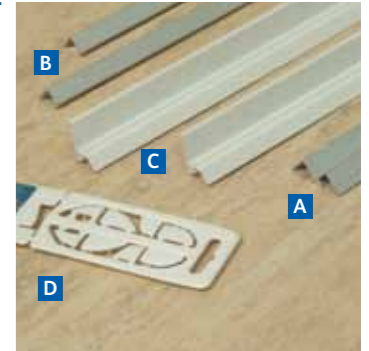

Please note this kit is designed for installation of two panels in a two sided shower enclosure.

We recommend Showerwall's own brand of adhesive and sealants are used for the effective fitting of the product and to ensure the guarantee is validated.

What you get in your Showerwall Kit System

Showerwall trimmings

- A** 1 Internal aluminium trim in your colour choice
- B** 2 Aluminium end trims in your colour choice
- C** 2 Shower Seal PVC trims (white)
- D** 2 Shower Seal PVC end caps (white)