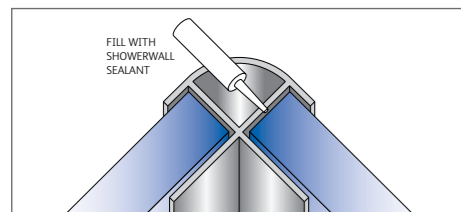

External corner 2450mm length. Used on all external 90° corners. Seal with Showerwall sealant.