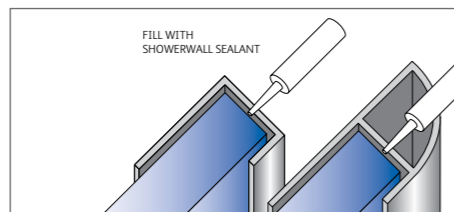

End trims and Quadrant trims 2450mm length. Finishing end trims for square cut edge panels. Seal with Showerwall sealant.