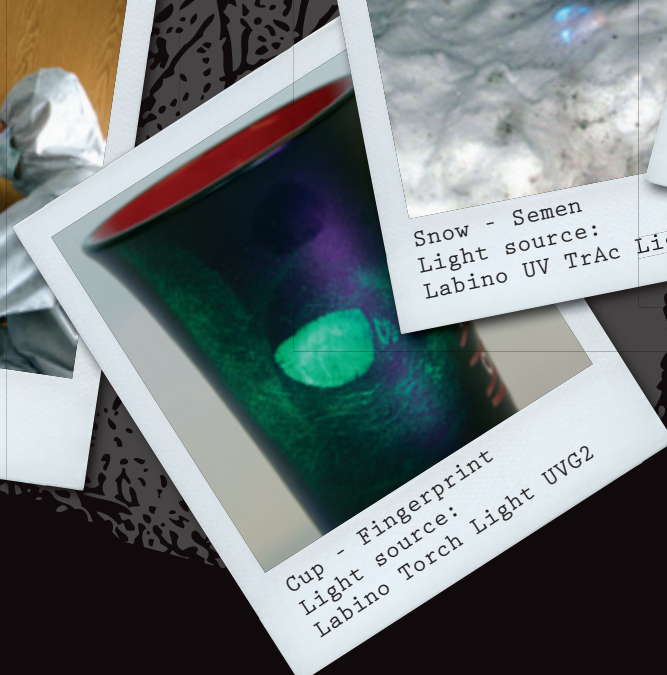

"SUPERIOR SEARCHLIGHT FOR TRACES, TRACKS AND PRINTS"

"The lamp outlines shoeprints at oblique angles better and at a significantly longer distance than normal white-light lamps. It was easy to take along, and its superior light quality makes it an excellent choice as a search light and when searching the ground for prints and evidence. It is also unbeatable in providing general lighting at fire scenes. The lamp was used during an extended search outdoors in harsh weather conditions, which included cold temperatures, wind and rain. The lamp provided phenomenal lighting in the dense forest and was also easy to carry during the search." *Crime Scene Investigator, Peter Andberg, Technical division of Stockholm's western police district, Sweden*

Web: www.advanced-ndt.co.uk

Email: sales@advanced-ndt.co.uk

Crime Scene Investigation

WITH LABINO

UV Lights | Search Lights | Alternative Light Sources

Labino Nova Torch Kit

SMALL AND LIGHT

The Labino Nova Torch is a cordless battery operated torch light based on the LED technology. The kit consists of eight high intensity alternate forensic light sources for crime scene investigation and laboratory use. The LEDs emit a beam of light that is “evenly” distributed and the torch can be operated for 3 hours. Its compact size and low weight makes it easy to work with. The kit is supplied with tripod for hands-free operation and camera filters for photographing. Nova Torch Lights are available individually or as cased sets.