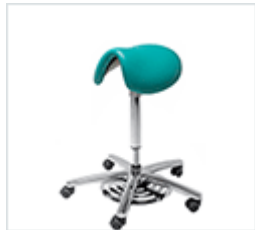

HAN9430 £180

tilt saddle stool with foot rest

HAN9410 £210

tilt saddle stool with torso arm

HAN9440 £280

tilt saddle stool with torso arm & foot rest

HAN9445 £310

tilt saddle chair

HAN9450 £260

tilt saddle chair with foot rest

HAN9470 £290

tilt saddle chair with torso arm

HAN9460 £360

tilt saddle chair with torso arm & foot rest

HAN9465 £390

tilt saddle stool with pneumatic foot control

HAN9490 £310

tilt saddle stool with torso arm & foot control

HAN9495 £410

tilting saddle chair with pneumatic foot control

HAN9485 £390

tilting saddle chair with torso arm & foot control

HAN9475 £490

Medi Saddle Seats