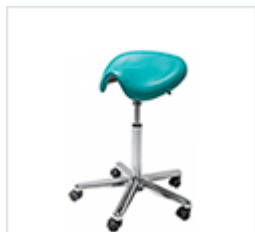

HAN9450 £260

tilt saddle chair with foot rest

HAN9470 £290

tilt saddle chair with torso arm

HAN9460 £360

tilt saddle chair with torso arm & foot rest

HAN9465 £390

tilt saddle stool with pneumatic foot control

HAN9490 £310

tilt saddle stool with torso arm & foot control

HAN9495 £410

tilting saddle chair with pneumatic foot control

HAN9485 £390

tilting saddle chair with torso arm & foot control

HAN9475 £490

Medi Saddle Seats