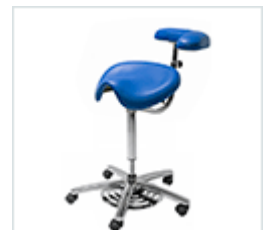

medi saddle with torso arm & pneumatic foot control

HAN9580 £465