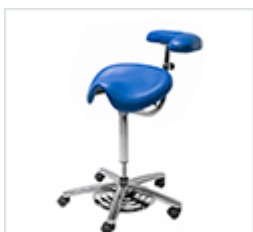

tri shaped chair with torso arm & foot rest

HAN9345 £330

Surgeons Foot Operated Seats

tilt saddle stool with pneumatic foot control

HAN9490 £310

tilt saddle stool with torso arm & pneumatic foot control

HAN9495 £410

tilt saddle chair with pneumatic foot control

HAN9485 £390

tilt saddle chair with torso arm & pneumatic foot control

HAN9475 £490

medi saddle stool with pneumatic foot control

HAN9500 £365

medi saddle stool with torso arm & pneumatic foot control

HAN9580 £465

medi saddle chair with pneumatic foot control

HAN9570 £445

medi saddle chair with torso arm & pneumatic foot control

HAN9590 £545

tilt contour stool with pneumatic foot control

HAN9640 £370

tilt contour stool with torso arm & pneumatic foot control