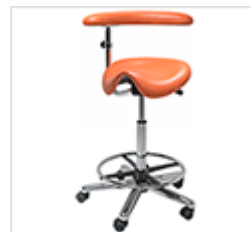

HAN9490 £310

tilt saddle stool with torso arm & foot control

HAN9495 £410

tilting saddle chair with pneumatic foot control

HAN9485 £390

tilting saddle chair with torso arm & foot control

HAN9475 £490

Medi Saddle Seats

medi saddle stool

HAN9510 £235

medi saddle stool with foot rest

HAN9515 £265

medi saddle stool with torso arm

HAN9540 £335

medi saddle stool with torso arm & foot rest

HAN9545 £365