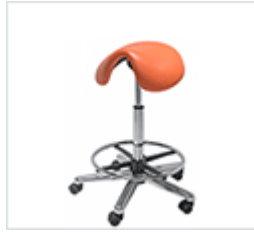

shaped tilt tub chair with foot rest

HAN9840 £340

Saddle Seats

saddle stool

HAN9420 £150

saddle stool with foot rest

HAN9400 £180

tilt saddle stool

HAN9430 £180

tilt saddle stool with foot rest

HAN9410 £210

tilt saddle stool with torso arm

HAN9440 £280

tilt saddle stool with torso arm & foot rest

HAN9445 £310

tilt saddle chair

HAN9450 £260

tilt saddle chair with foot rest

HAN9470 £290

tilt saddle chair with torso arm

HAN9460 £360

tilt saddle chair with torso arm & foot rest

HAN9465 £390

tilt saddle stool with pneumatic foot control