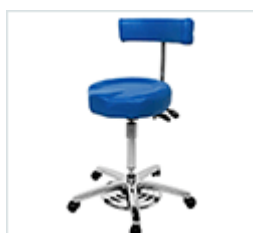

tilt saddle chair with pneumatic foot control

HAN9485 £390

tilt saddle chair with torso arm & pneumatic foot control

HAN9475 £490

medi saddle stool with pneumatic foot control

HAN9500 £365

medi saddle stool with torso arm & pneumatic foot control

HAN9580 £465

medi saddle chair with pneumatic foot control

HAN9570 £445

medi saddle chair with torso arm & pneumatic foot control

HAN9590 £545

tilt contour stool with pneumatic foot control

HAN9640 £370

tilt contour stool with torso arm & pneumatic foot control

HAN9645 £470

tilt contour chair with pneumatic foot control

HAN9670 £450

tilt contour chair with torso arm & pneumatic foot control

HAN9675 £550

tilt contour chair with side arms & pneumatic foot control

HAN9690 £480