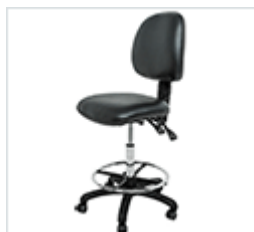

HAN9645 £470

tilt contour chair with pneumatic foot control

HAN9670 £450

tilt contour chair with torso arm & pneumatic foot control

HAN9675 £550

tilt contour chair with side arms & pneumatic foot control

HAN9690 £480

Traditional Seats

practitioner chair with foot rest

HAN9100

£165

practitioner chair with side arms & foot rest

HAN9110

£195

PRICES