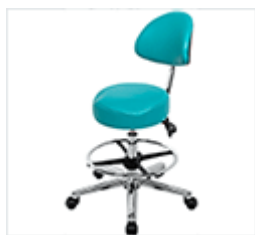

shaped tilt tub chair with foot rest

HAN9840 £340

Saddle Seats

saddle stool

HAN9420 £150

saddle stool with foot rest

HAN9400 £180

tilt saddle stool