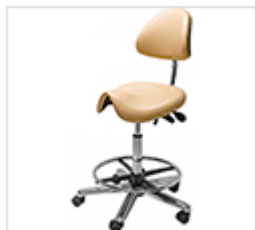

medi saddle chair with foot rest

HAN9555 £345