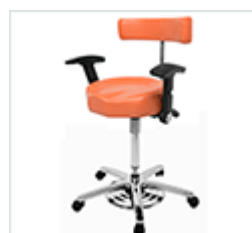

HAN9645 £470

tilt contour chair with pneumatic foot control

HAN9670 £450

tilt contour chair with torso arm & pneumatic foot control

HAN9675 £550

tilt contour chair with side arms & pneumatic foot control

HAN9690 £480

Traditional Seats

practitioner chair with foot rest

HAN9100

£165

practitioner chair with side arms & foot rest

HAN9110

£195

PRICES