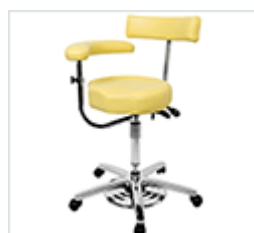

tilt saddle chair with pneumatic foot control

HAN9485 £390

tilt saddle chair with torso arm & pneumatic foot control

HAN9475 £490

medi saddle stool with pneumatic foot control

HAN9500 £365

medi saddle stool with torso arm & pneumatic foot control

HAN9580 £465

medi saddle chair with pneumatic foot control

HAN9570 £445

medi saddle chair with torso arm & pneumatic foot control

HAN9590 £545

tilt contour stool with pneumatic foot control

HAN9640 £370

tilt contour stool with torso arm & pneumatic foot control

HAN9645 £470

tilt contour chair with pneumatic foot control

HAN9670 £450

tilt contour chair with torso arm & pneumatic foot control

HAN9675 £550

tilt contour chair with side arms & pneumatic foot control

HAN9690 £480