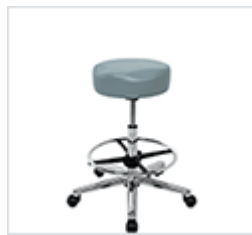

tub stool with torso arm & foot rest

HAN9750 £275

tilt tub chair

HAN9720 £275

Tilt tub chair with foot rest

HAN9730 £305

shaped tub stool

HAN9800 £200

shaped tub stool with foot rest

HAN9810 £230

shaped tub stool with torso arm

HAN9860 £280

shaped tub with torso arm & foot rest

HAN9870 £310

shaped tilt tub chair

HAN9830 £310

shaped tilt tub chair with foot rest

HAN9840 £340

Saddle Seats

saddle stool

HAN9420 £150

saddle stool with foot rest

HAN9400 £180

tilt saddle stool