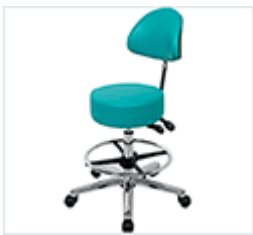

Tilt tub chair with foot rest

HAN9730 £305