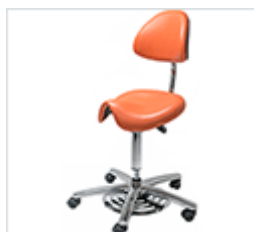

medi saddle chair with pneumatic foot control

HAN9570 £445