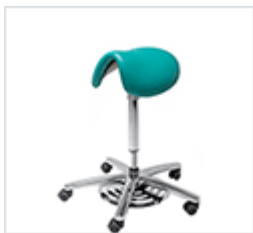

£480

Ergonomic Tri-Shaped Seats

tri shaped stool

HAN9310 £180

tri shaped stool with foot rest

HAN9315 £210

tri shaped stool with torso arm

HAN9330 £280

tri shaped stool with torso arm & foot rest

HAN9335 £310

tri shaped chair

HAN9320 £200

tri shaped chair with foot rest

HAN9325 £230

tri shaped chair with torso arm

HAN9340 £300

tri shaped chair with torso arm & foot rest

HAN9345 £330

Surgeons Foot Operated Seats

tilt saddle stool with pneumatic foot control

HAN9490 £310

tilt saddle stool with torso arm & pneumatic foot control

HAN9495 £410