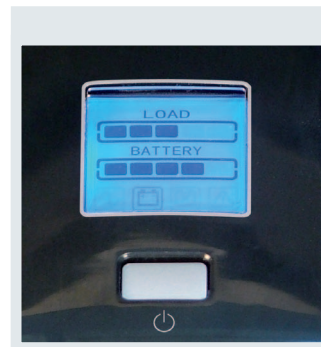

- Front panel LCD display (Plus version only) providing status, load and battery information and LEDs (standard version).
- Silent running: iDialog can be used to protect other sensitive electronic devices including Home Cinemas, CD Writers, DVD players, Satellite and Digital Terrestrial receivers.