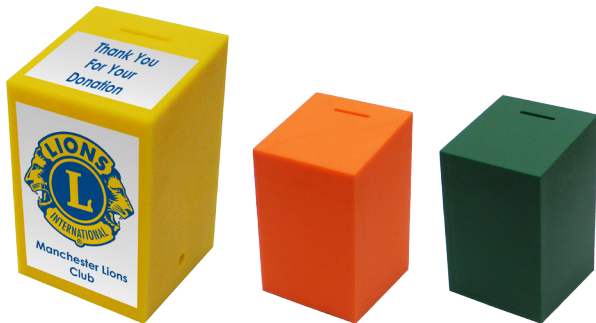

Comes with thank you sticker for the top, but customised labels can be ordered at extra cost

Mega Collection Box

30cm Tall x 11.2cm Deep x 11.2cm Wide

Optional Security chain (extra cost)

Quality Lock and Key

Quality Lock and Key

Optional Security chain (extra cost)

M161 Collection Box

14cm Tall x 6.5cm Deep x 14cm Wide

Quality Lock and Key

Available in White or Clear

*Box Supplied Plain
Can be branded
with vinyl labels
(extra cost)*

Clear House Collection Box

14cm Tall x 8.7cm Deep x 13cm Wide

Quality Lock and Key

Optional Security chain (extra cost)

The Block Collection Box

18.4cm Tall x 11.3cm Deep x 11.3cm Wide

Quality Lock and Key

Optional Security chain (extra cost)