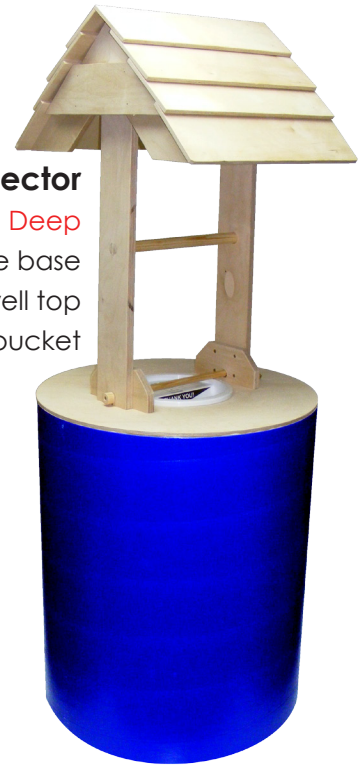

4 Main colours

Can be branded with a vinyl label (extra cost)

*Not suitable for
money collection*

Large Pillar Box

Large 88cm Tall - 49cm Diameter

Small Pillar Box

Small 51cm Tall - 30cm Diameter

Robust construction

Floor Standing Units

Large Clear Floor Collector

89.5cm Tall x 31cm Wide x 30cm Deep

Security point at the back

Lock in the side

Can have applied graphics (extra cost)

20

Wishing Well Collector

160cm Tall x 60cm Wide x 60cm Deep

Recycled board tube base

Wood well top

Holds standard collection bucket

Wooden Floor Collector

91cm Tall x 36cm Deep x 38cm Wide

Security point at the back

Lock in the rear