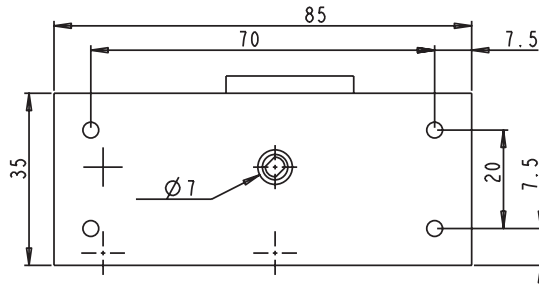

Weight : approx. 25g

COTHERM reserves the right to bring any modifications to our products.
We manufacture products according to drawings which serve as contractual documents.
We are not responsible for damage resulting from inappropriate installation or use of our product.

cotherm
COMPONENTS

WWW.COTHERM.COM

Z.I. LES LEVÉES 38470 VINAY FRANCE
PHONE : +33 4 76 36 82 97
FAX : +33 4 76 64 05 43