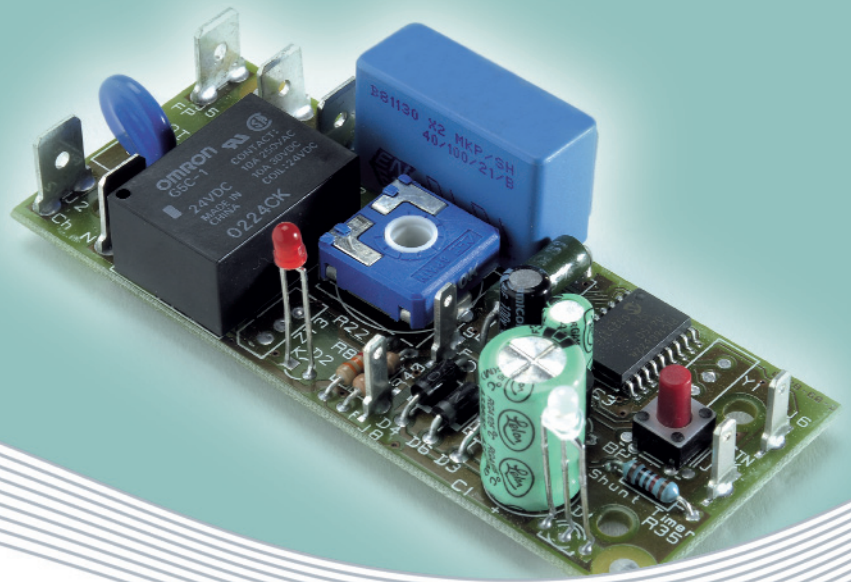

...ESS

TECHNICAL CHARACTERISTICS