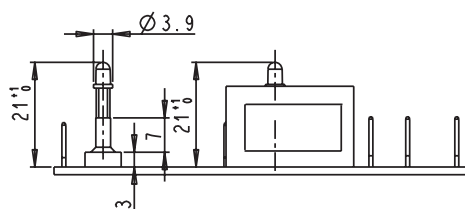

Weight : approx. 25g

COTHERM reserves the right to bring any modifications to our products.
We manufacture products according to drawings which serve as contractual documents.
We are not responsible for damage resulting from inappropriate installation or use of our product.

cotherm
COMPONENTS

WWW.COTHERM.COM

Z.I. LES LEVÉES 38470 VINAY FRANCE
PHONE : +33 4 76 36 82 97
FAX : +33 4 76 64 05 43