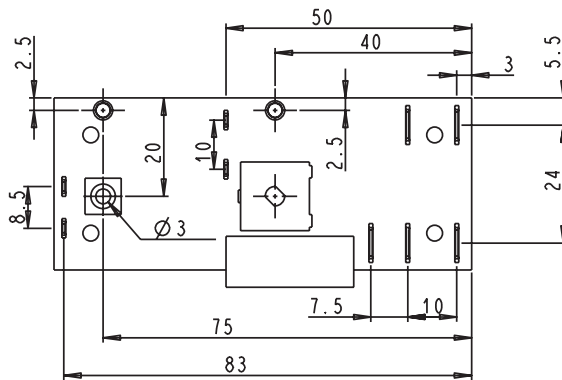

Weight : approx. 25g

COTHERM reserves the right to bring any modifications to our products.
We manufacture products according to drawings which serve as contractual documents.
We are not responsible for damage resulting from inappropriate installation or use of our product.

cotherm
COMPONENTS

WWW.COTHERM.COM

Z.I. LES LEVÉES 38470 VINAY FRANCE
PHONE : +33 4 76 36 82 97
FAX : +33 4 76 64 05 43