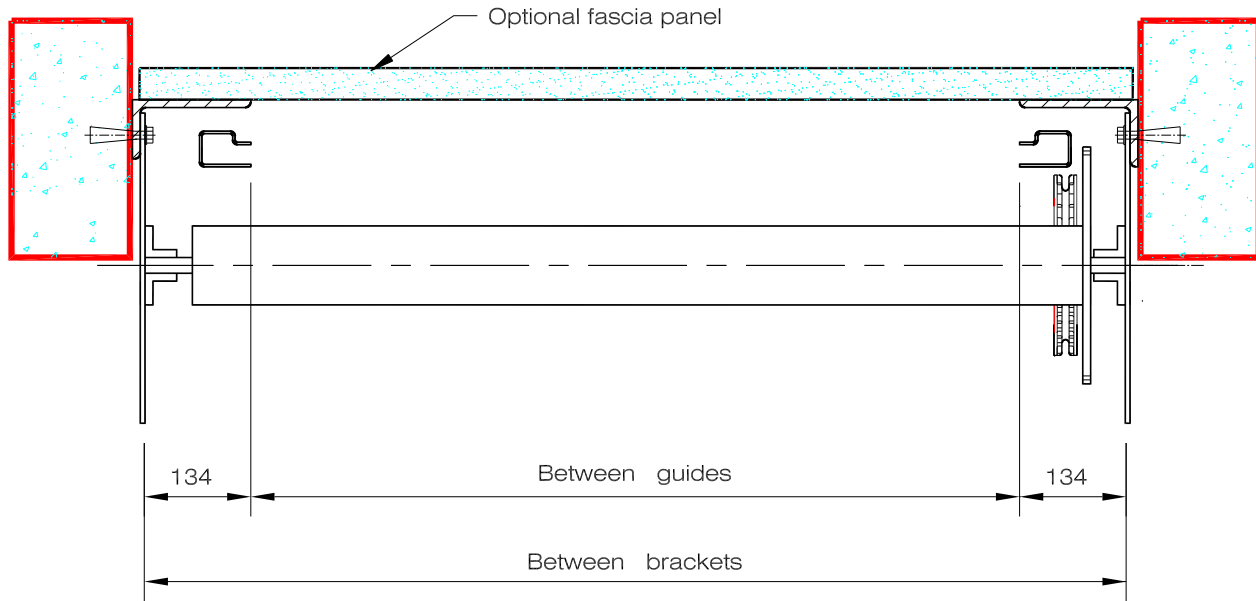

PLAN ON GUIDES

PLAN AT HEAD

SECTION

NOT TO SCALE

AVON INDUSTRIAL DOORS LTD

TITLE: HAND CHAIN GEAR OPERATED ROLLING SHUTTER
RIGHT HAND GEARED - BETWEEN COLUMN FIX

DRAWN: D.J.J.

DATE: 10/10/2007