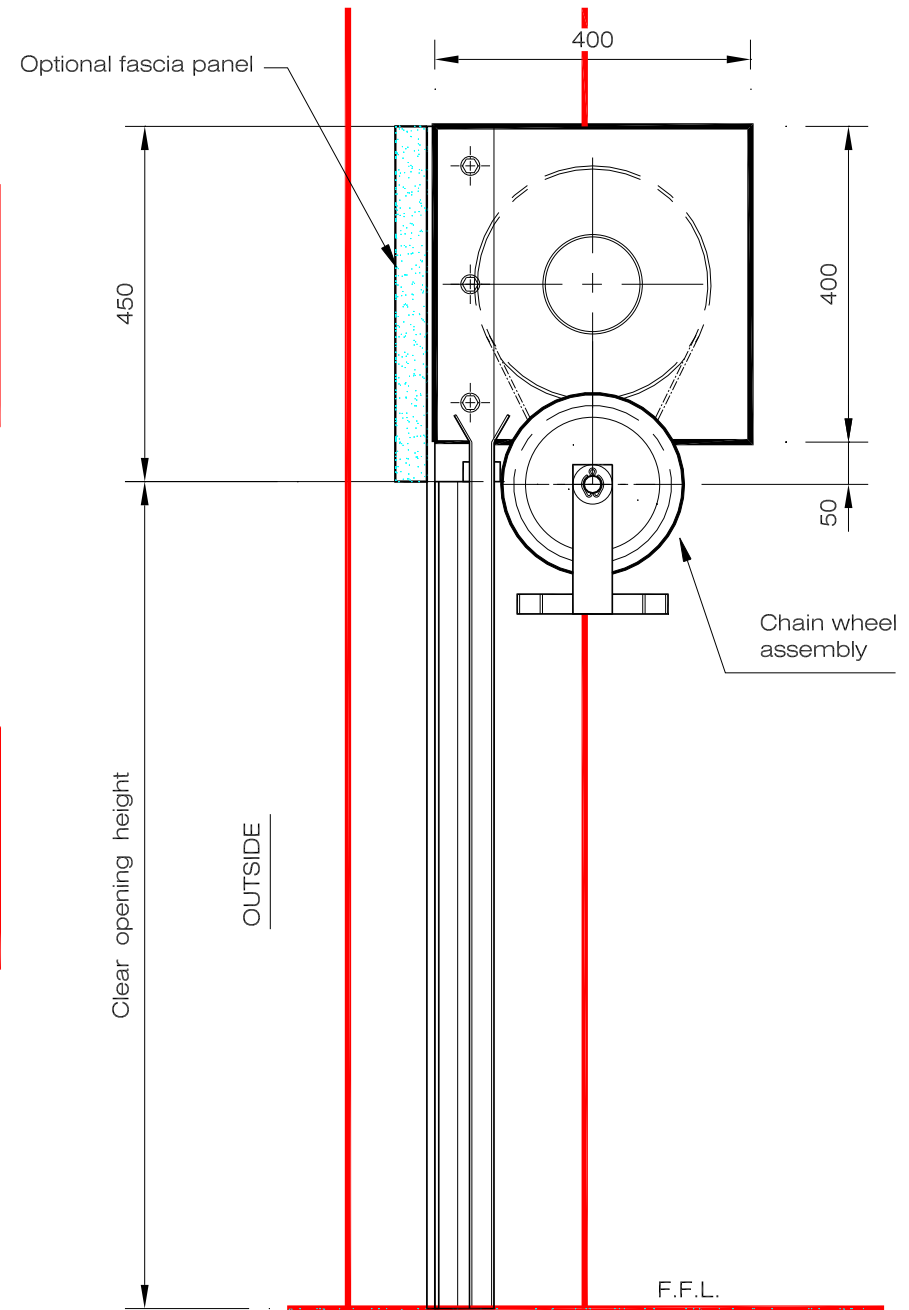

PLAN ON GUIDES

PLAN AT HEAD

SECTION

NOT TO SCALE

AVON INDUSTRIAL DOORS LTD

TITLE: HAND CHAIN GEAR OPERATED ROLLING SHUTTER
RIGHT HAND GEARED - BETWEEN COLUMN FIX

DRAWN: D.J.J.

DATE: 10/10/2007