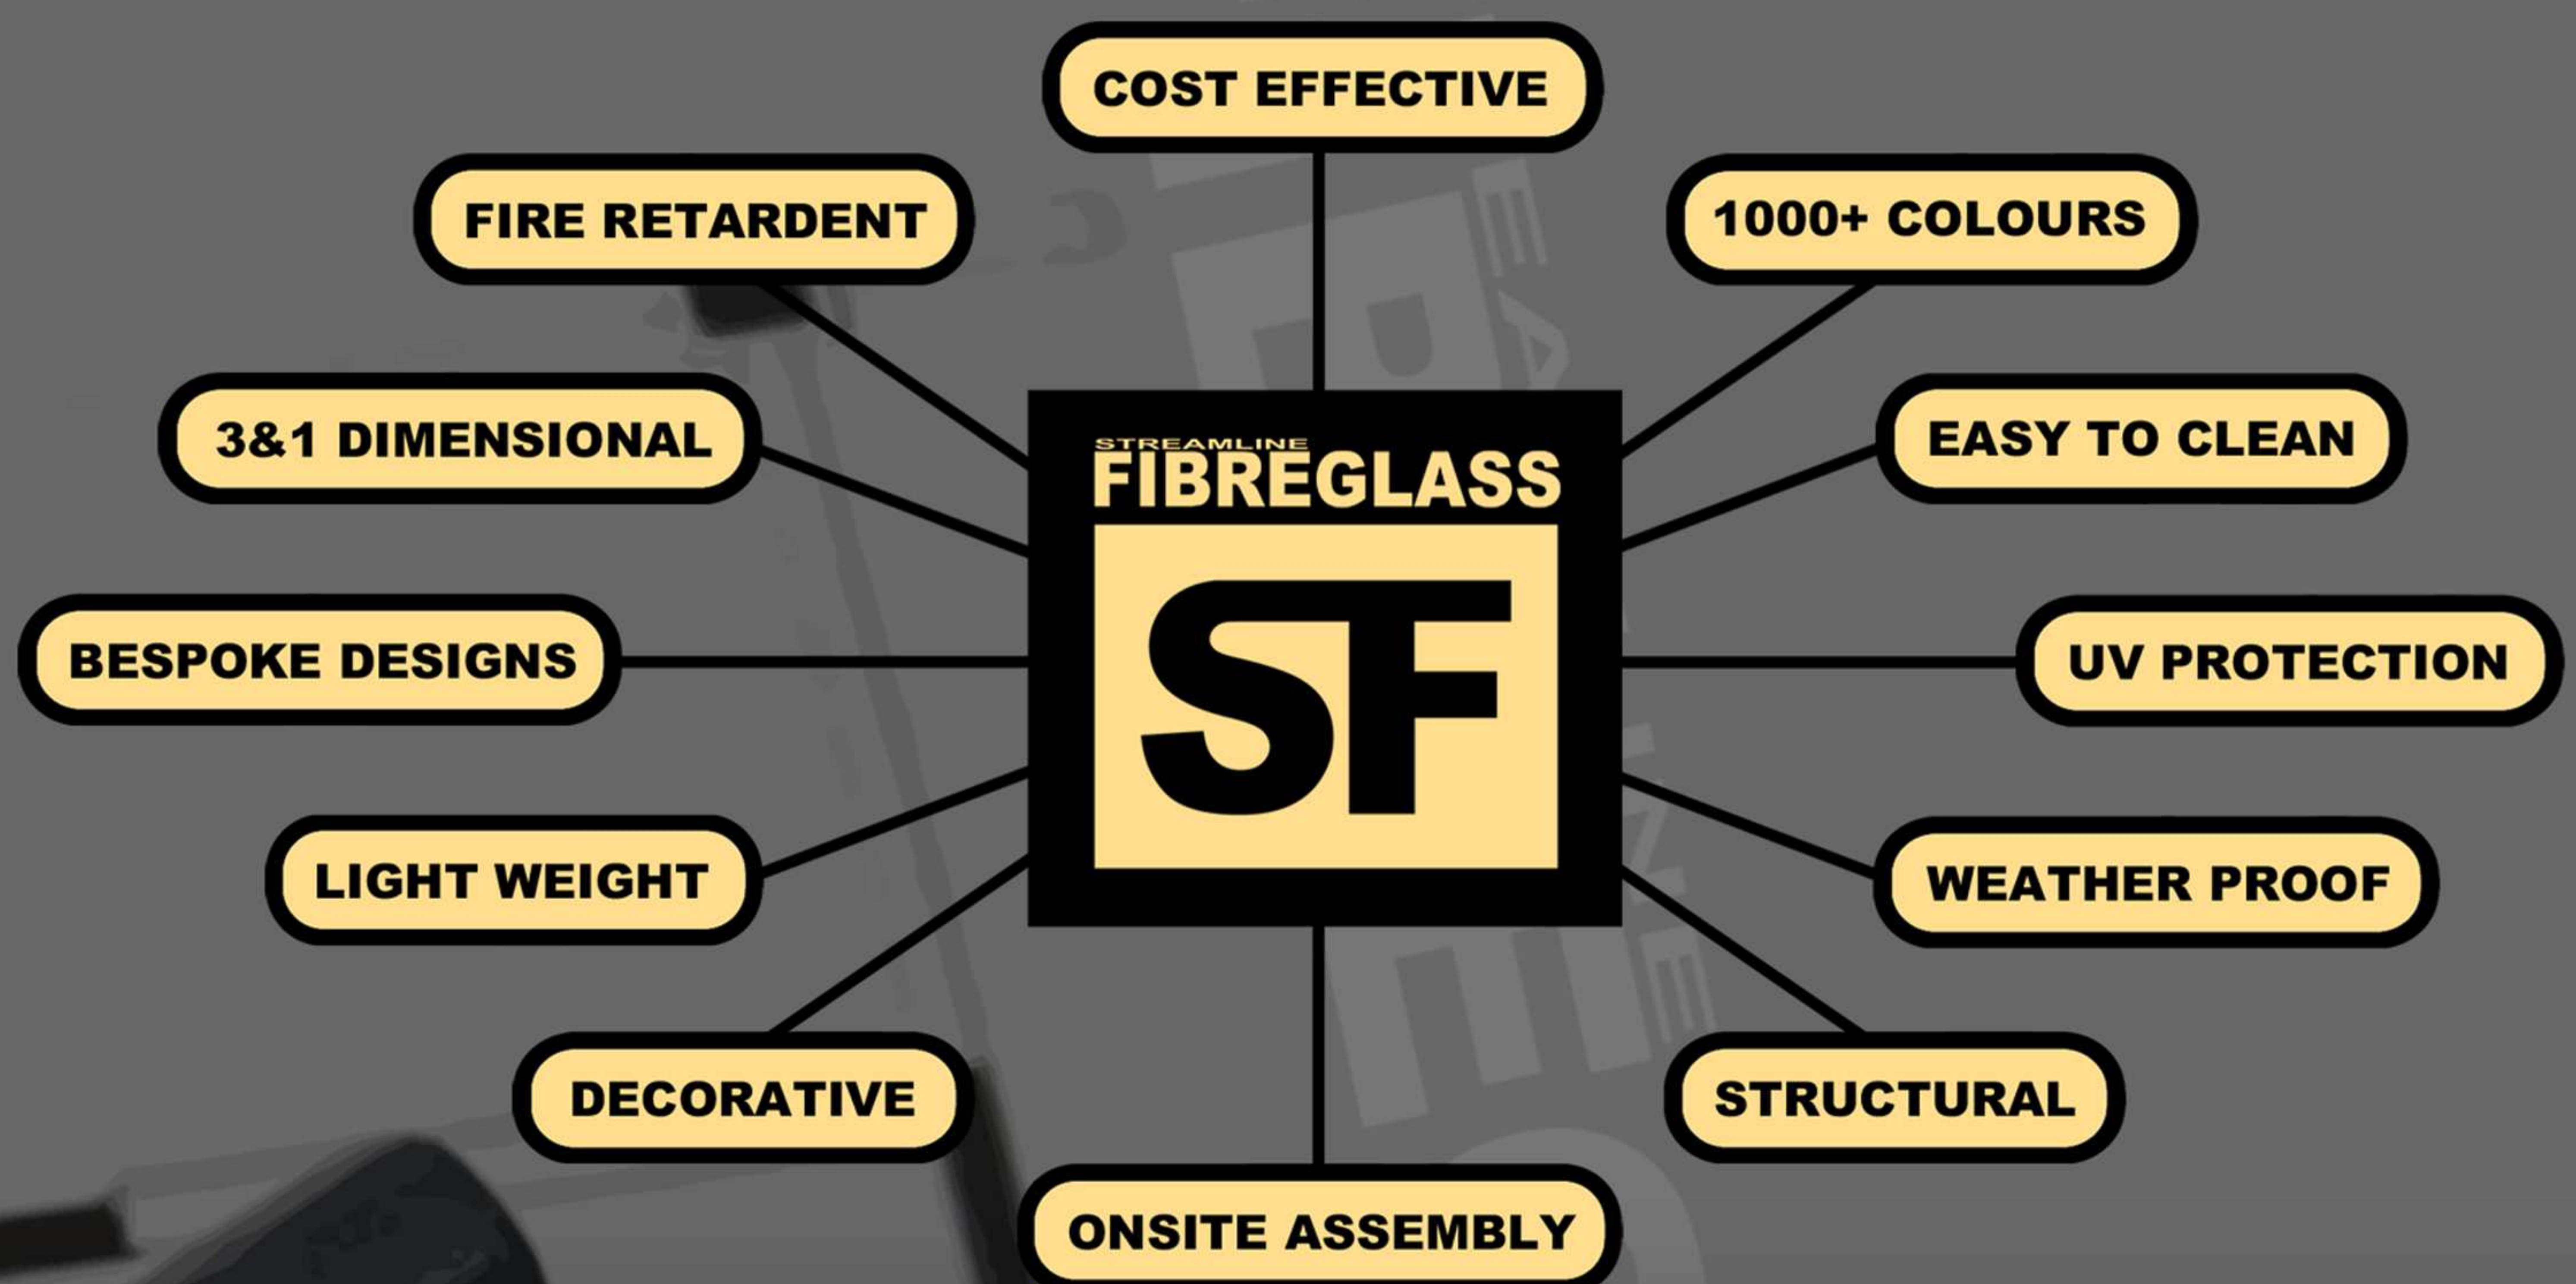

Fibreglass also called glass-reinforced plastic (GRP) is a fibre reinforced polymer made of a plastic matrix reinforced by fine fibres of glass. Fibreglass is a lightweight, extremely strong, and robust material. Although strength properties are somewhat lower than carbon fibre and it is less stiff, the material is typically far less brittle, and the raw materials are much less expensive. Its bulk strength and weight properties are also very favorable when compared to other materials on the market, and it can be easily formed using molding processes.

APPLICATIONS

**SIGNAGE · SHOP INTERIORS · ARCHITECTUARAL · CLADDING · INTERIOR / EXTERIOR DETAIL
AUTOMOTIVE · WIND DEFLECTORS · HIGH TOPS · AVIATION · COWLINGS · DORMERS · GUARDS
HOUSINGS · EXHIBITION · COMPONENTS · STANDS · TANKS · THEMED PIECES · SHOWER TRAYS
CUBICLES · BATHS · THEME PARK RIDES · FLUMES & SLIDES · FACIAS · SEATS · COVERS
MARINE & ASSOCIATED COMPONENTS · ENCLOSURES · BODY WORK**

If you have any projects or repairs you would like to discuss please contact us and we will be happy to help.