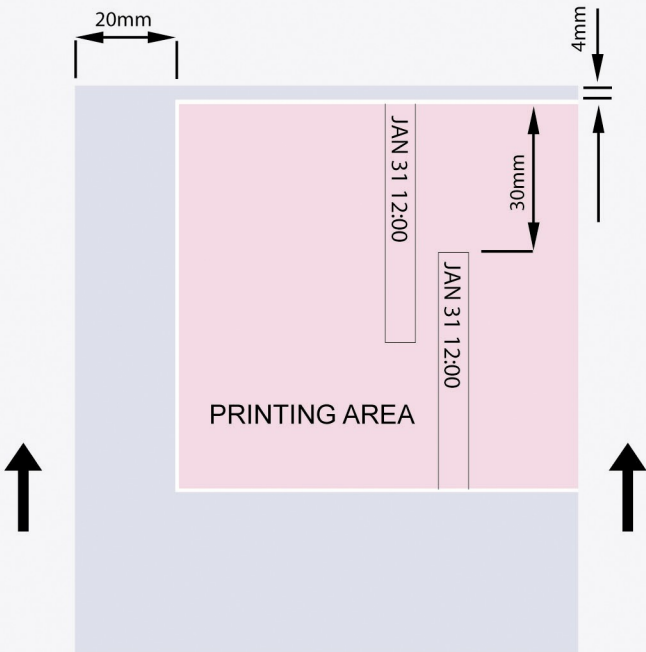

Customizable printing

ABC COMPANY
2005 JAN 01 12:28
012345

▲ TIME CARD

SPECIFICATION

POWER RATING	220V
AMP	0.2A
DIMENSION	16.5 X 15 X 18 cm ³ (D x W x H)
WEIGHT	2.5KGS
AMBIENT	0° C - 40 °C
CONDITION	10-80% RH