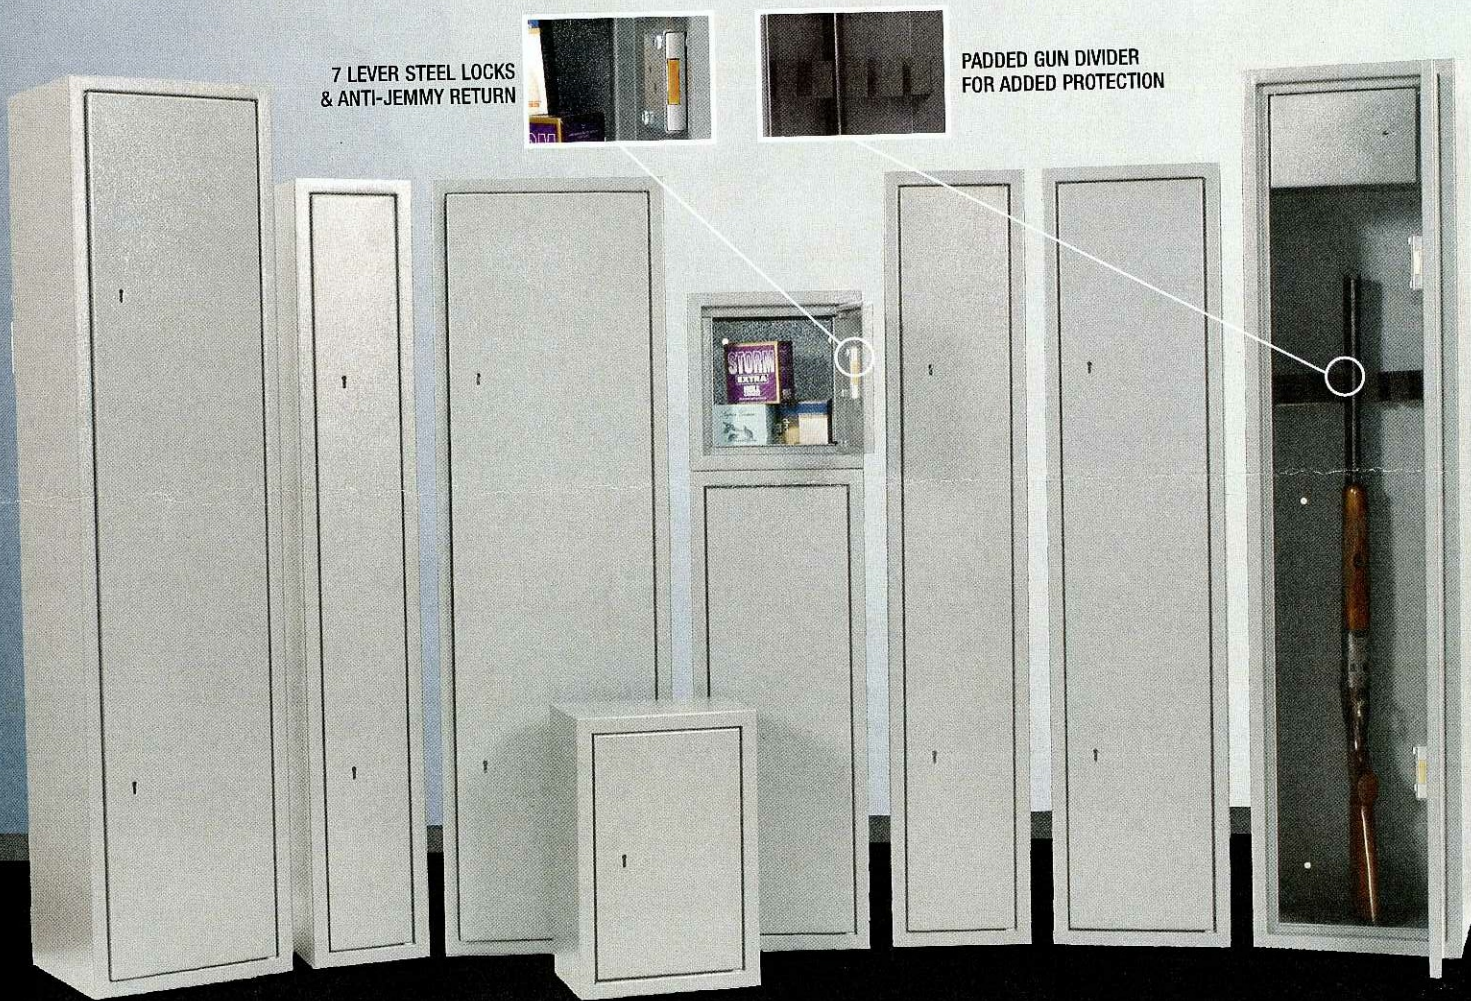

JFC High Quality Gun Cabinets

- BUILT AND TESTED TO BS7558 : 1992
- 100% GUARANTEED POLICE ACCEPTANCE
- SUITABLE FOR SHOTGUNS AND PART 1 FIREARMS
- FULLY WELDED CONSTRUCTION MADE FROM 2MM STEEL
- 7 LEVER STEEL LOCKS WITH FULL-LENGTH ANTI-JEMMY RETURN
- INTERLOCKING DOOR WITH FULL-LENGTH ANTI-LEVER FLANGE AND CONCEALED HINGE

- FLOOR MAT FOR GUN PROTECTION WITH FOAM/RUBBER DIVIDERS
- FINISHED IN A DURABLE HAMMER GREY
- FIXING HOLES - 6 IN BACK, 4 IN BASE
- 24HOUR DELIVERY OPTION
- DIRECT DELIVERY SERVICE TO YOUR CUSTOMER UPON REQUEST

7 LEVER STEEL LOCKS & ANTI-JEMMY RETURN

PADDED GUN DIVIDER FOR ADDED PROTECTION

MODEL DESCRIPTION H x W x D (mm)

SHOTGUN SAFES

GB1	2 GUN BREAKDOWN	823 x 301 x 221
GB1EL	2 GUN BREAKDOWN	823 x 301 x 221
GB2	2 GUN FULL	1325 x 242 x 161
GB3	3 GUN FULL	1325 x 201 x 221
GB5	5 GUN FULL	1325 x 301 x 221
GB7	7 GUN FULL	1325 x 401 x 221