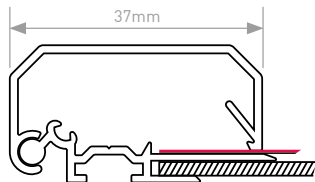

37mm Profile with Mitred Corners - Wood grain

Poster Size	Display Area (mm)	O/A Dimensions (mm)	Availability
A3	284 × 407	343 × 466	 Made to order
A2	407 × 581	466 × 640	
A1	581 × 828	640 × 887	
A0	828 × 1176	887 × 1235	
20" × 30"	495 × 749	554 × 808	
30" × 40"	749 × 1003	808 × 1062	
40" × 60"	1003 × 1511	1062 × 1570