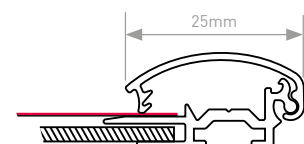

25mm Profile with Mitred Corners - White

Poster Size	Display Area (mm)	O/A Dimensions (mm)	Weight (kg)	Availability	Order Code
A4	195 × 282	246 × 333	0.5	In stock	SNA425WT(W)
A3	282 × 405	333 × 456	0.8		SNA325WT(W)
A2	405 × 579	456 × 630	1.3		SNA225WT(W)
A1	579 × 826	630 × 877	2.3		SNA125WT(W)
20" × 30"	493 × 747	544 × 798	1.7		SN2325WT(W)