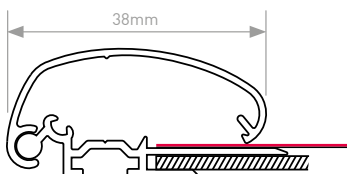

38mm Profile with Mitred Corners - Silver

Poster Size	Display Area (mm)	O/A Dimensions (mm)	Weight (kg)	Availability	Order Code
A3	266 × 389	342 × 465	1.1	Made to order	UCN385N0A3
A2	389 × 563	465 × 639	1.8	Made to order	UCN385N0A2
A1	563 × 810	639 × 886	2.9	Made to order	UCN385N0A1
A0	807 × 1155	885 × 1233	4.6	In stock	SNA038SA(W)
20" × 30"	477 × 731	553 × 807	2.1	Made to order	UCN385N023
30" × 40"	728 × 982	806 × 1060	3.9	In stock	SN3438SA(W)
40" × 60"	982 × 1490	1060 × 1568	7	In stock	SN4638SA(W)