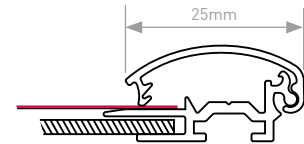

Standard Snapframes

Wonderfully quick and easy to use, standard snapframes are opened by hand

15mm Profile with Mitred Corners – Silver

Poster Size	Display Area (mm)	O/A Dimensions (mm)	Weight (kg)	Stock Status	Finish	Order Code
A6	85 × 128	115 × 158	–	Made to order	Silver	UCN155N0A6
A5	130 × 192	161 × 223	0.4	In stock	Silver	SNA515SA(W)
					Black	SNA515BLK(W)
A4	192 × 279	223 × 310	0.5	In stock	Silver	SNA415SA(W)
A3	279 × 402	310 × 433	0.7	In stock	Silver	SNA315SA(W)
A2	400 × 574	430 × 604	1.1	Made to order	Silver	UCN155N0A2
A1	574 × 821	604 × 851	2.1	Made to order	Silver	UCN155N0A1
20" × 30"	488 × 742	518 × 772	1.9	Made to order	Silver	UCN155N023

25mm Profile with Round Corners - Silver

Poster Size	Display Area (mm)	O/A Dimensions (mm)	Weight (kg)	Stock Status	Order Code
A5	133 × 195	184 × 246	–	Made to order	UCN250N0A5
A4	195 × 282	246 × 333	0.5	In stock	SNRA425SA(W)
A3	282 × 405	333 × 456	0.8	In stock	SNRA325SA(W)
A2	405 × 579	456 × 630	1.3	In stock	SNRA225SA(W)
A1	579 × 826	630 × 877	2.3	In stock	SNRA125SA(W)
A0	826 × 1174	877 × 1225	4	Made to order	UCN250N0A0
20" × 30"	493 × 747	544 × 798	1.7	In stock	SNR2325SA(W)
30" × 40"	747 × 1001	798 × 1052	3.4	Made to order	UCN250N034
40" × 60"	1001 × 1509	1052 × 1560	6	Made to order	UCN250N046

25mm Profile with Mitred Corners - Silver

Poster Size	Display Area (mm)	O/A Dimensions (mm)	Weight (kg)	Availability	Order Code
A5	133 × 195	184 × 246	-	Made to order	UCN255N0A5
A4	195 × 282	246 × 333	0.5	In stock	SNA425SA(W)
A3	282 × 405	333 × 456	0.8	In stock	SNA325SA(W)
A2	405 × 579	456 × 630	1.3	In stock	SNA225SA(W)
A1	579 × 826	630 × 877	2.3	In stock	SNA125SA(W)
A0	826 × 1174	877 × 1225	4	Made to order	UCN255N0A0
20" × 30"	493 × 747	544 × 798	1.7	In stock	SN2325SA(W)
30" × 40"	747 × 1001	798 × 1052	3.4	Made to order	UCN255N034
40" × 60"	1001 × 1509	1052 × 1560	6	Made to order	UCN255N046