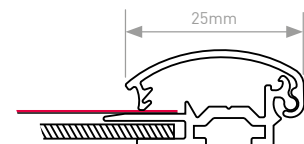

25mm Profile with Mitred Corners - Black

Poster Size	Display Area (mm)	O/A Dimensions (mm)	Weight (kg)	Availability	Order Code
A4	195 × 282	246 × 333	0.5	In stock	SNA425BLK(W)
A3	282 × 405	333 × 456	0.8		SNA325BLK(W)
A2	405 × 579	456 × 630	1.3		SNA225BLK(W)
A1	579 × 826	630 × 877	2.3		SNA125BLK(W)
20" × 30"	493 × 747	544 × 798	1.7		SN2325BLK(W)