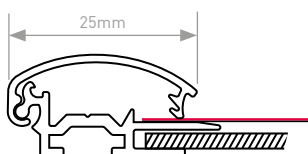

Standard Snapframes

Wonderfully quick and easy to use, standard snapframes are opened by hand

15mm Profile with Mitred Corners – Silver

Poster Size	Display Area (mm)	O/A Dimensions (mm)	Weight (kg)	Stock Status	Finish	Order Code
A6	85 × 128	115 × 158	–	Made to order	Silver	UCN155N0A6
A5	130 × 192	161 × 223	0.4	In stock	Silver	SNA515SA(W)
					Black	SNA515BLK(W)
A4	192 × 279	223 × 310	0.5	In stock	Silver	SNA415SA(W)
A3	279 × 402	310 × 433	0.7	In stock	Silver	SNA315SA(W)
A2	400 × 574	430 × 604	1.1	Made to order	Silver	UCN155N0A2
A1	574 × 821	604 × 851	2.1	Made to order	Silver	UCN155N0A1
20" × 30"	488 × 742	518 × 772	1.9	Made to order	Silver	UCN155N023

25mm Profile with Round Corners - Silver

Poster Size	Display Area (mm)	O/A Dimensions (mm)	Weight (kg)	Stock Status	Order Code
A5	133 × 195	184 × 246	–	Made to order	UCN250N0A5
A4	195 × 282	246 × 333	0.5	In stock	SNRA425SA(W)
A3	282 × 405	333 × 456	0.8	In stock	SNRA325SA(W)
A2	405 × 579	456 × 630	1.3	In stock	SNRA225SA(W)
A1	579 × 826	630 × 877	2.3	In stock	SNRA125SA(W)
A0	826 × 1174	877 × 1225	4	Made to order	UCN250N0A0
20" × 30"	493 × 747	544 × 798	1.7	In stock	SNR2325SA(W)
30" × 40"	747 × 1001	798 × 1052	3.4	Made to order	UCN250N034
40" × 60"	1001 × 1509	1052 × 1560	6	Made to order	UCN250N046

25mm Profile with Mitred Corners - Silver

Poster Size	Display Area (mm)	O/A Dimensions (mm)	Weight (kg)	Availability	Order Code
A5	133 × 195	184 × 246	-	Made to order	UCN255N0A5
A4	195 × 282	246 × 333	0.5	In stock	SNA425SA(W)
A3	282 × 405	333 × 456	0.8	In stock	SNA325SA(W)
A2	405 × 579	456 × 630	1.3	In stock	SNA225SA(W)
A1	579 × 826	630 × 877	2.3	In stock	SNA125SA(W)
A0	826 × 1174	877 × 1225	4	Made to order	UCN255N0A0
20" × 30"	493 × 747	544 × 798	1.7	In stock	SN2325SA(W)
30" × 40"	747 × 1001	798 × 1052	3.4	Made to order	UCN255N034
40" × 60"	1001 × 1509	1052 × 1560	6	Made to order	UCN255N046